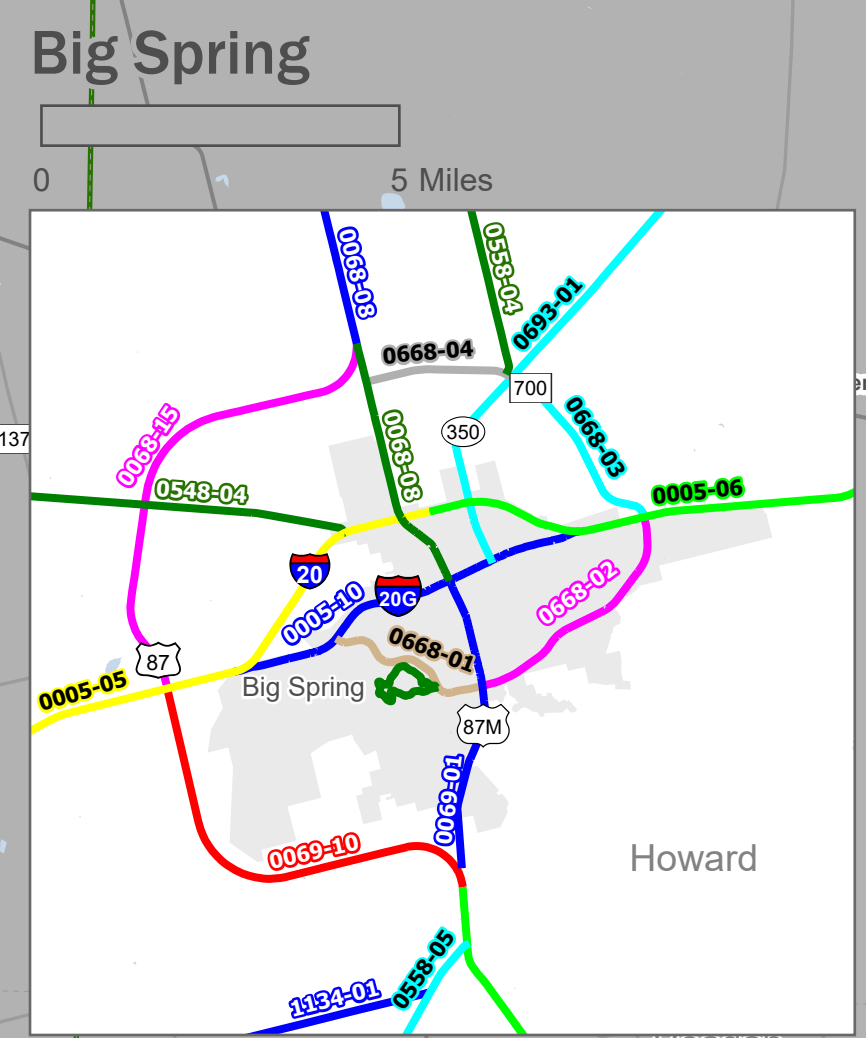

Abilene

Big Spring

Sweetwater