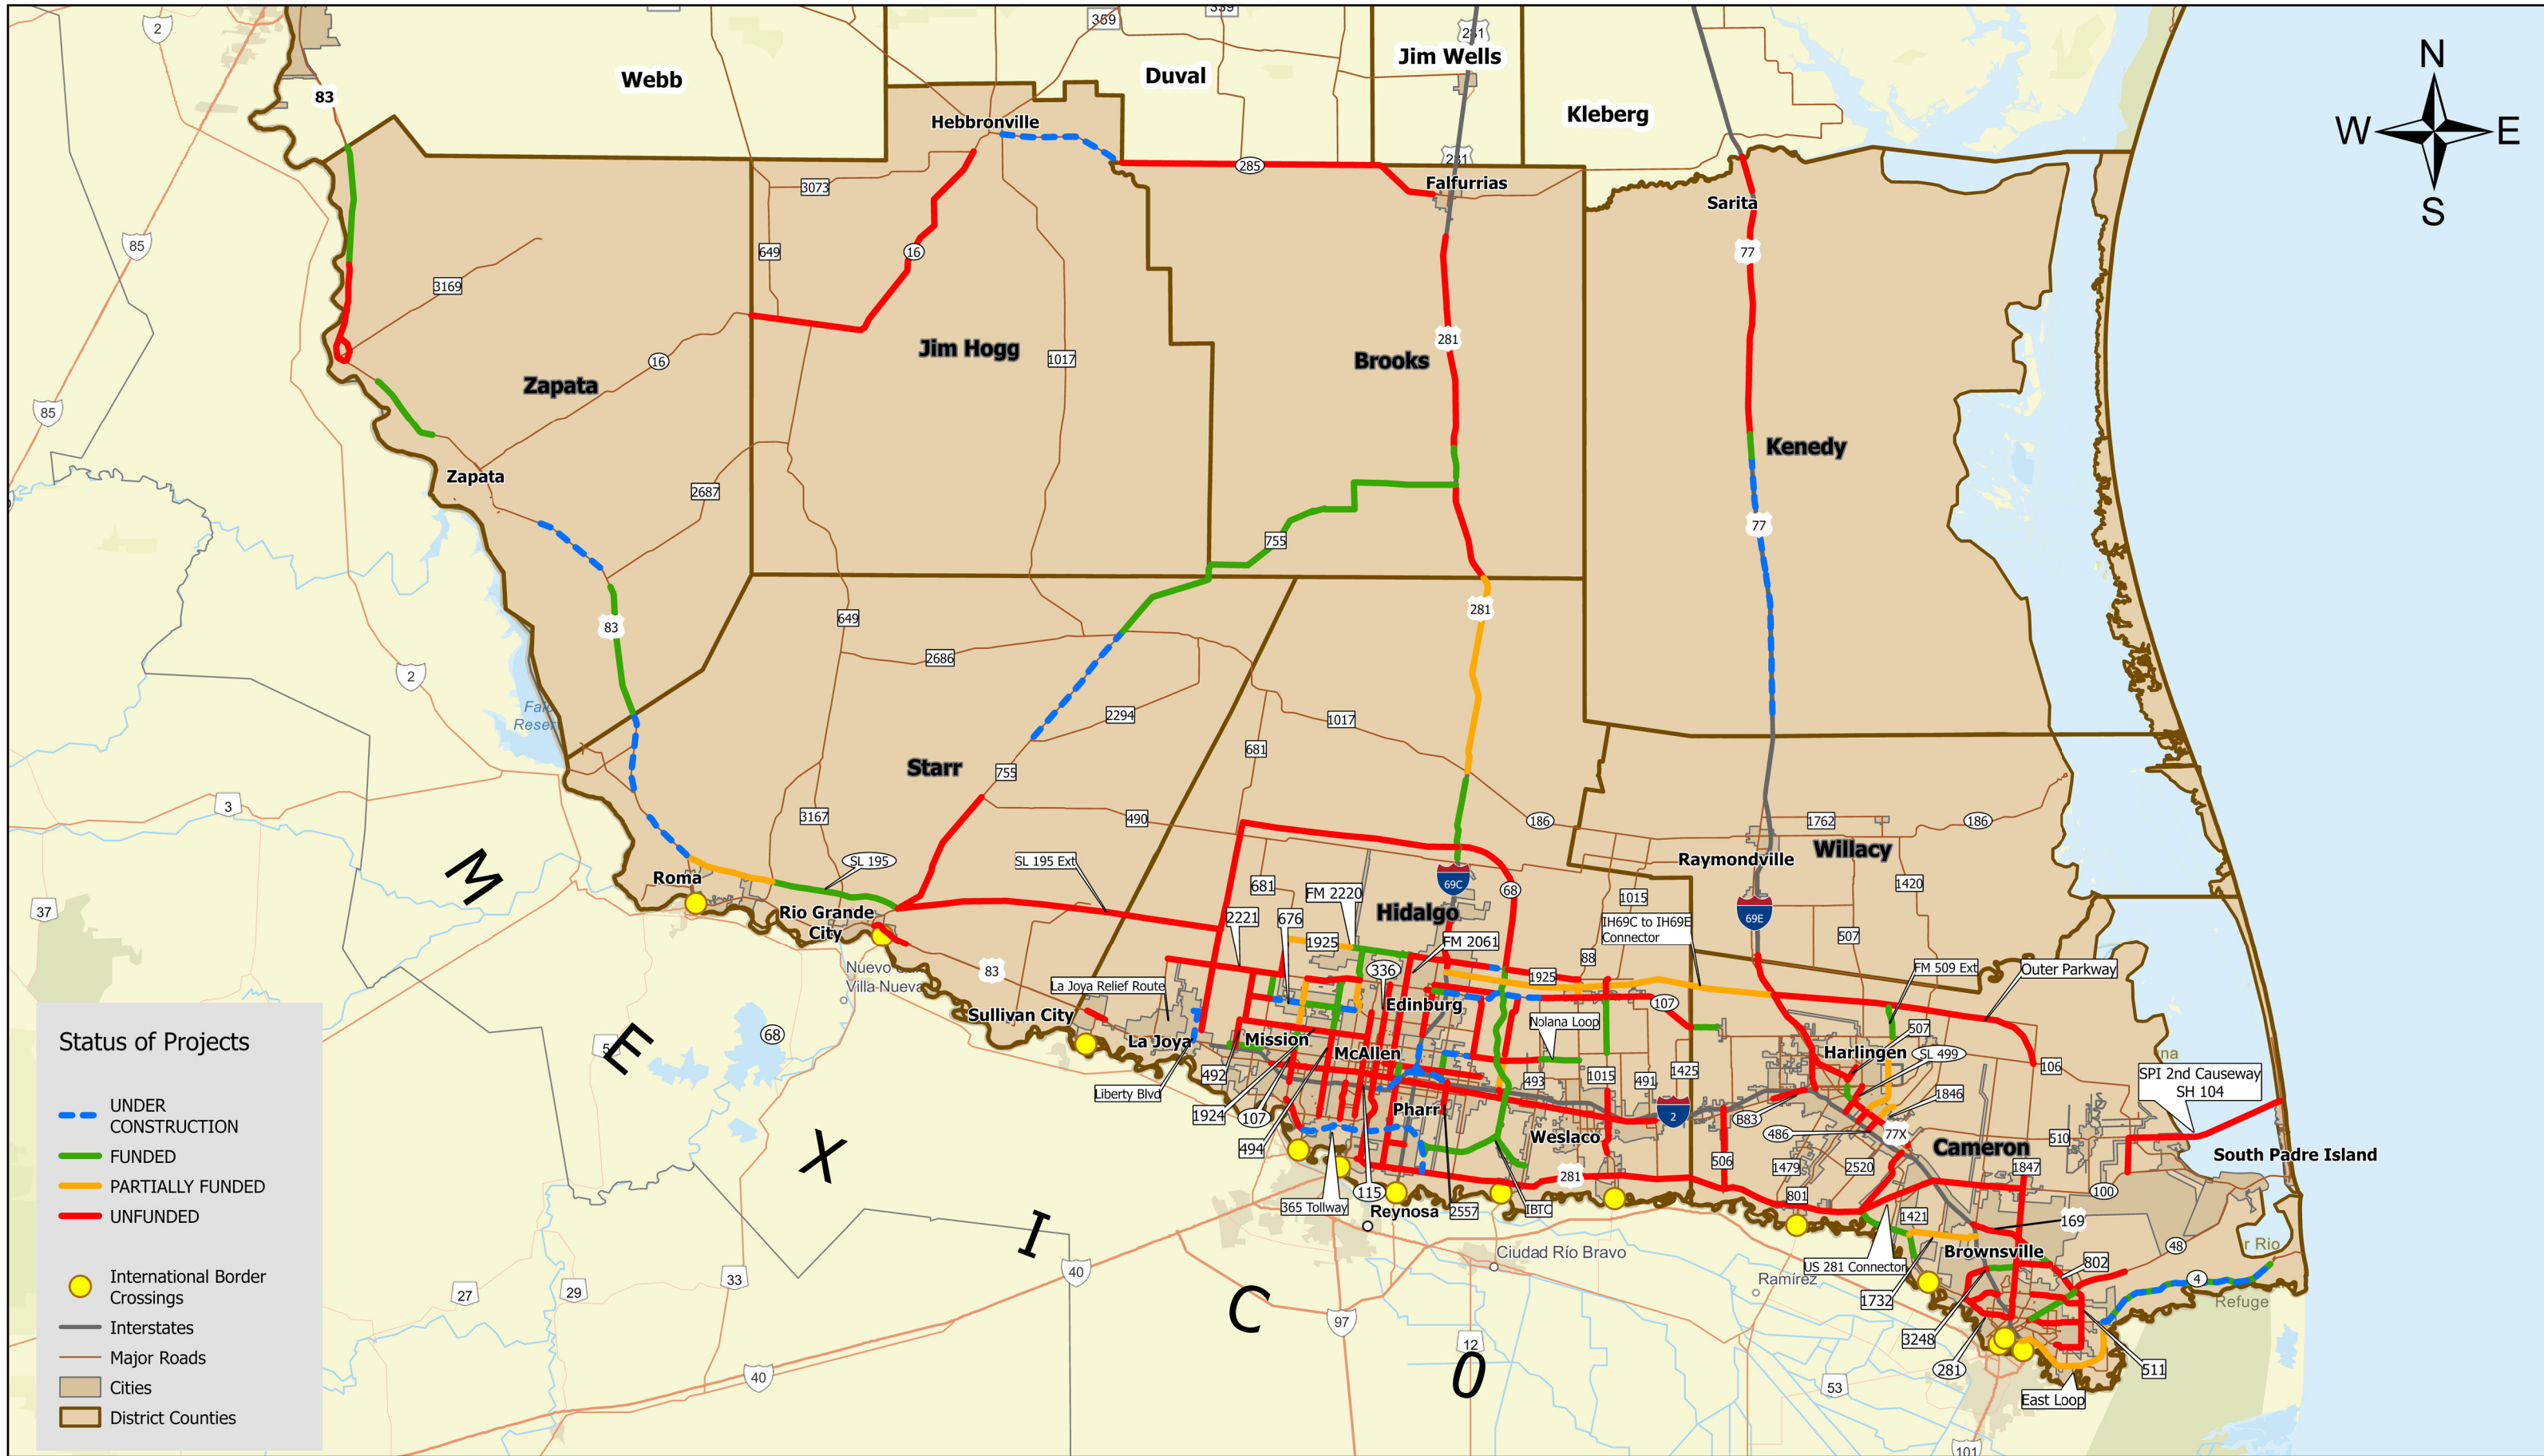

PHARR DISTRICT MAJOR PROJECTS LONG RANGE PLAN