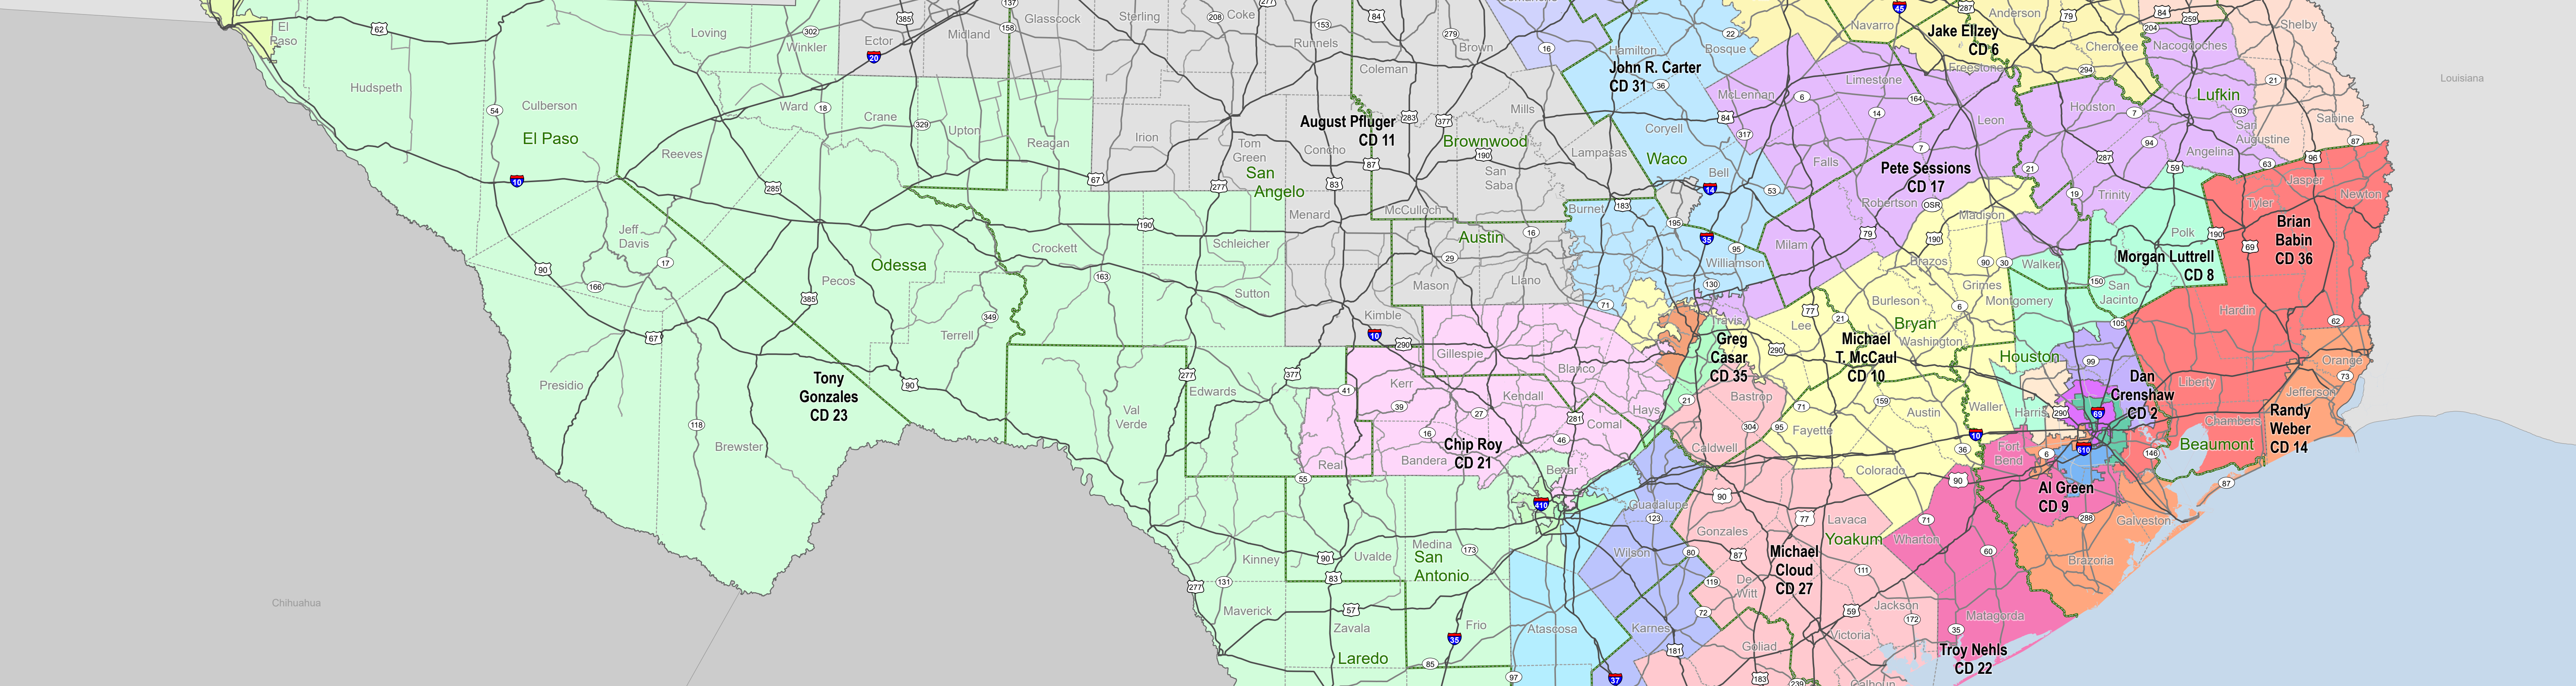

Counties Represented by Each District

Table listing 38 congressional districts and the counties they represent in Texas. Each district is associated with a representative name and a list of counties.

Dallas - Fort Worth

Veronica Escobar CD 16

San Antonio - Austin

Houston

90 Miles