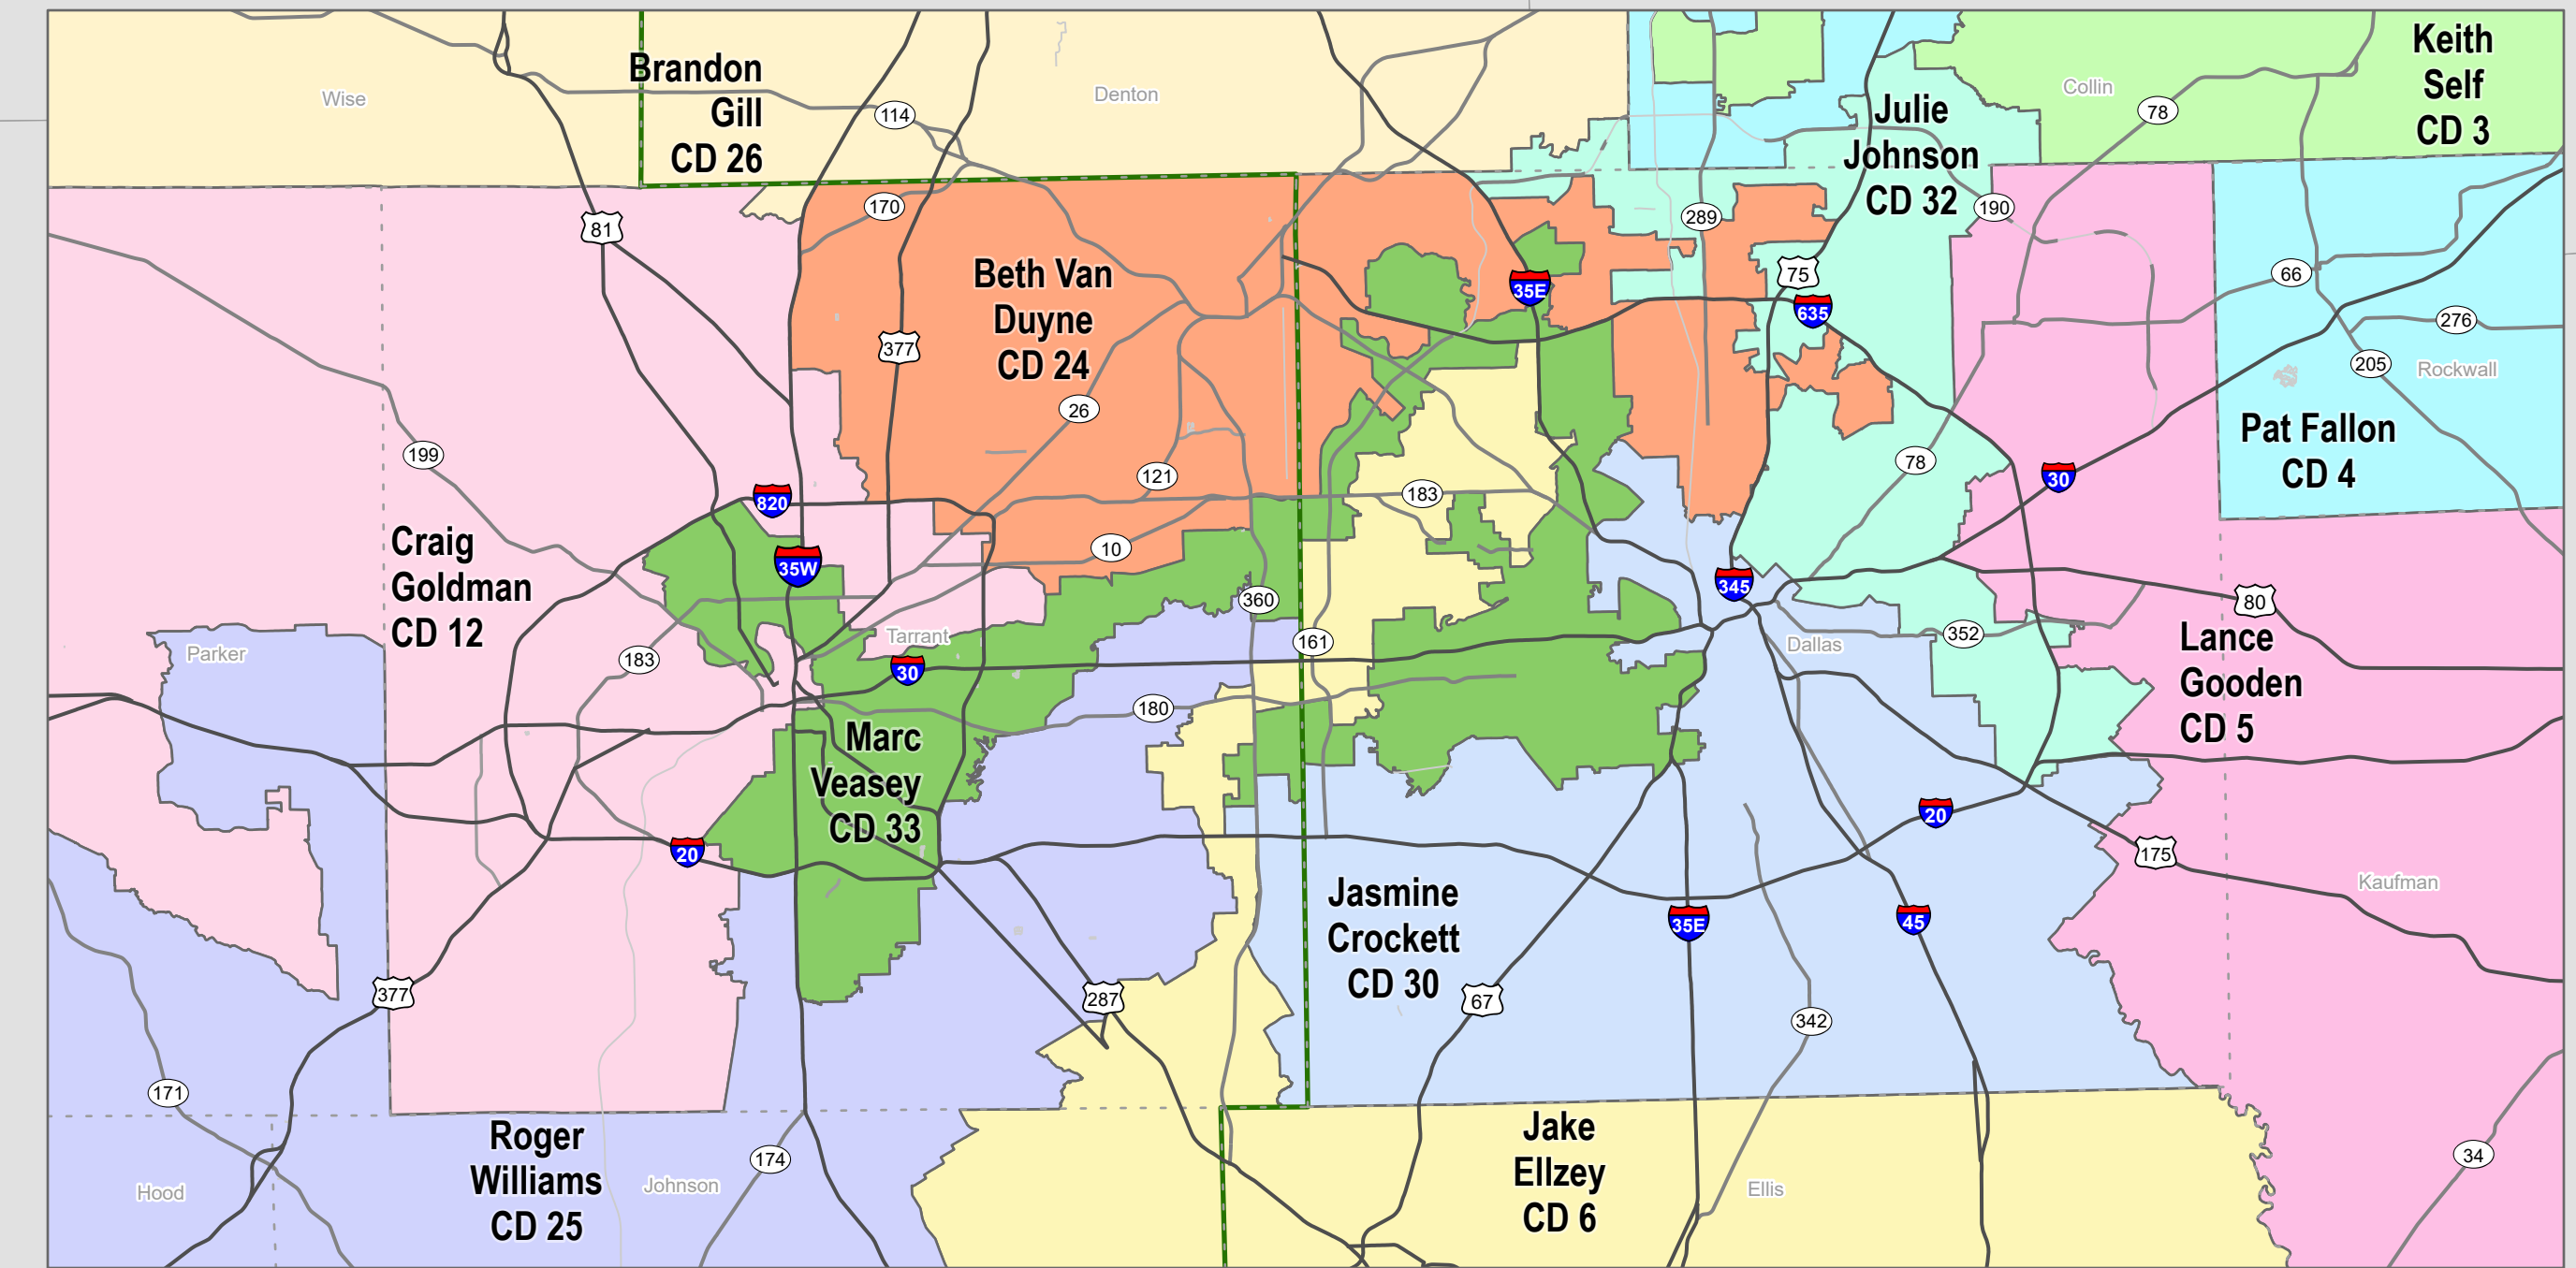

Counties Represented by Each District

Table listing 38 congressional districts and the counties they represent in Texas. Each district is associated with a representative name and a list of counties.

Dallas - Fort Worth

Veronica Escobar CD 16

San Antonio - Austin

Houston

90 Miles