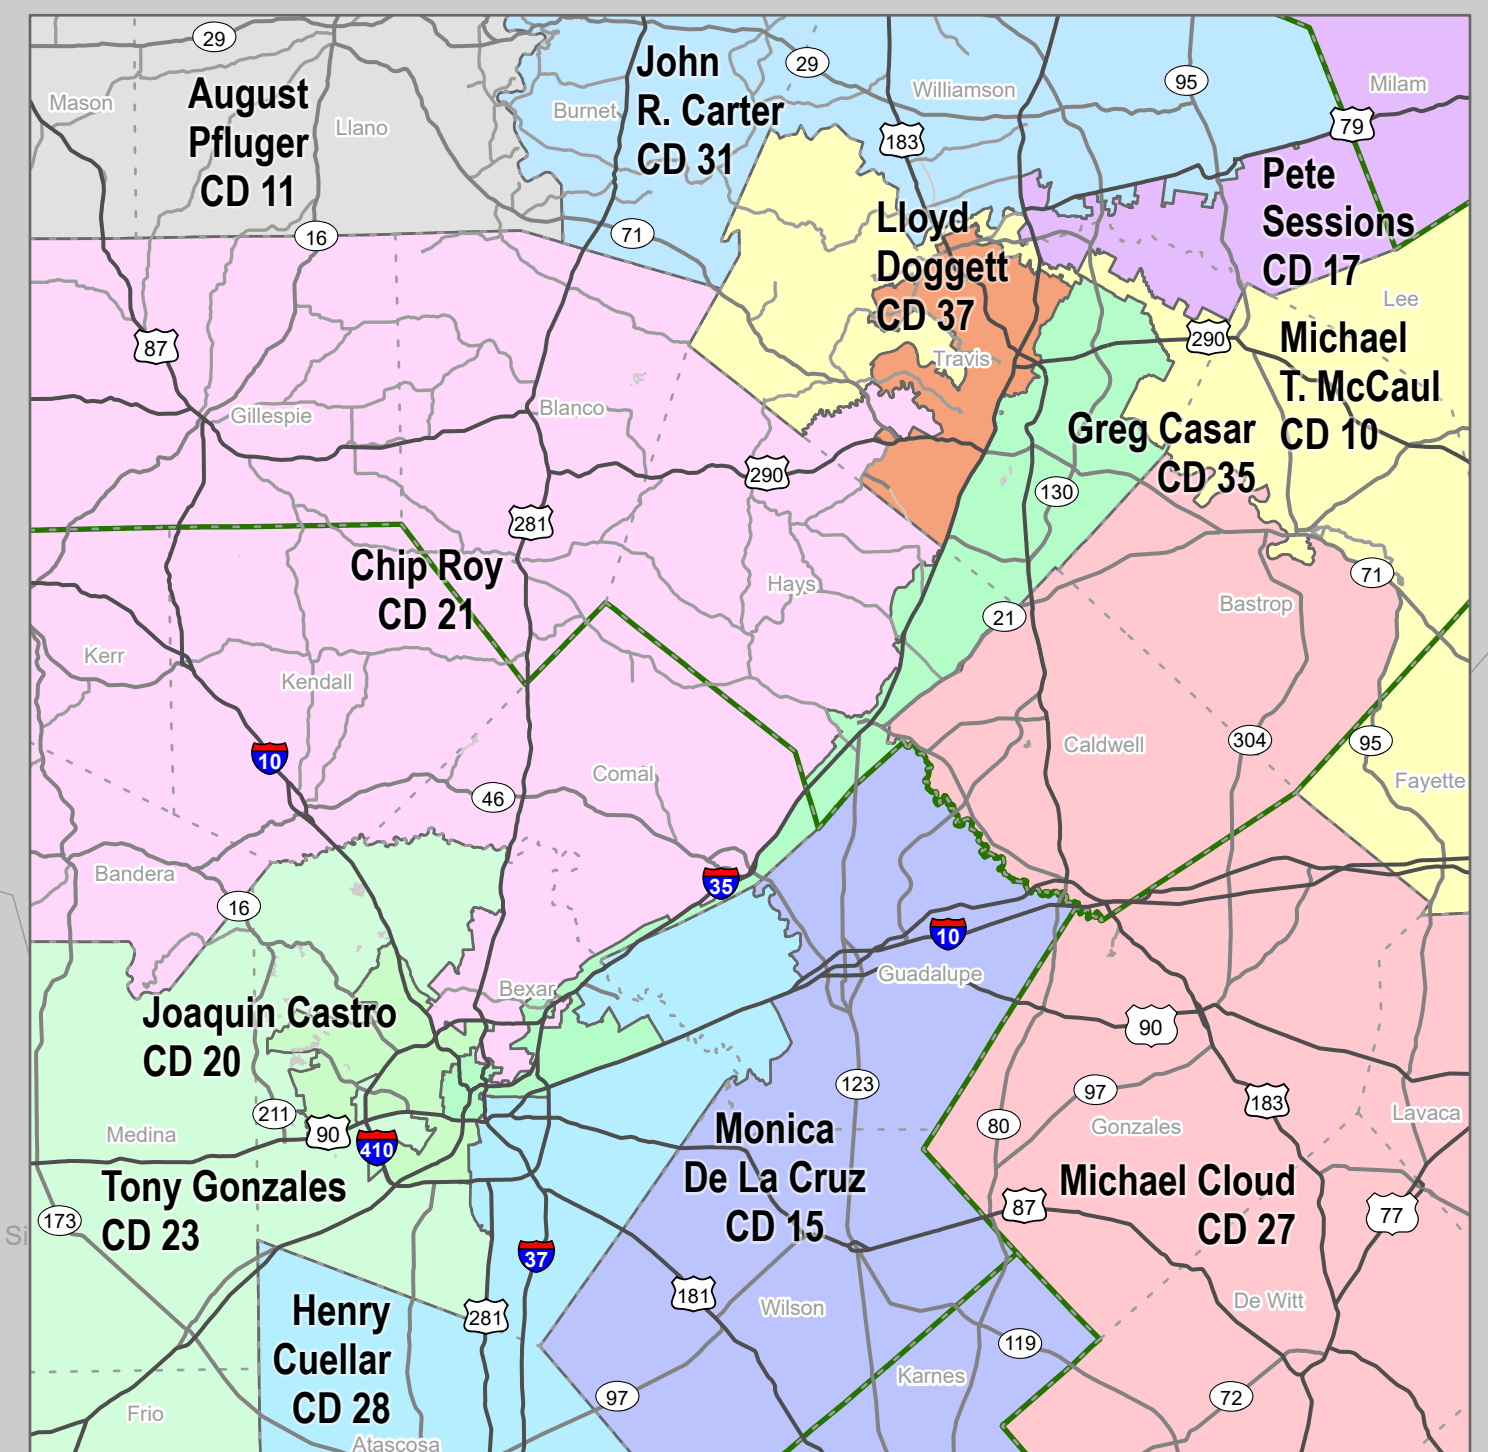

Counties Represented by Each District

Table listing 38 congressional districts and the counties they represent in Texas. Each district is associated with a representative name and a list of counties.

Dallas - Fort Worth

Veronica Escobar CD 16

San Antonio - Austin

Houston

90 Miles