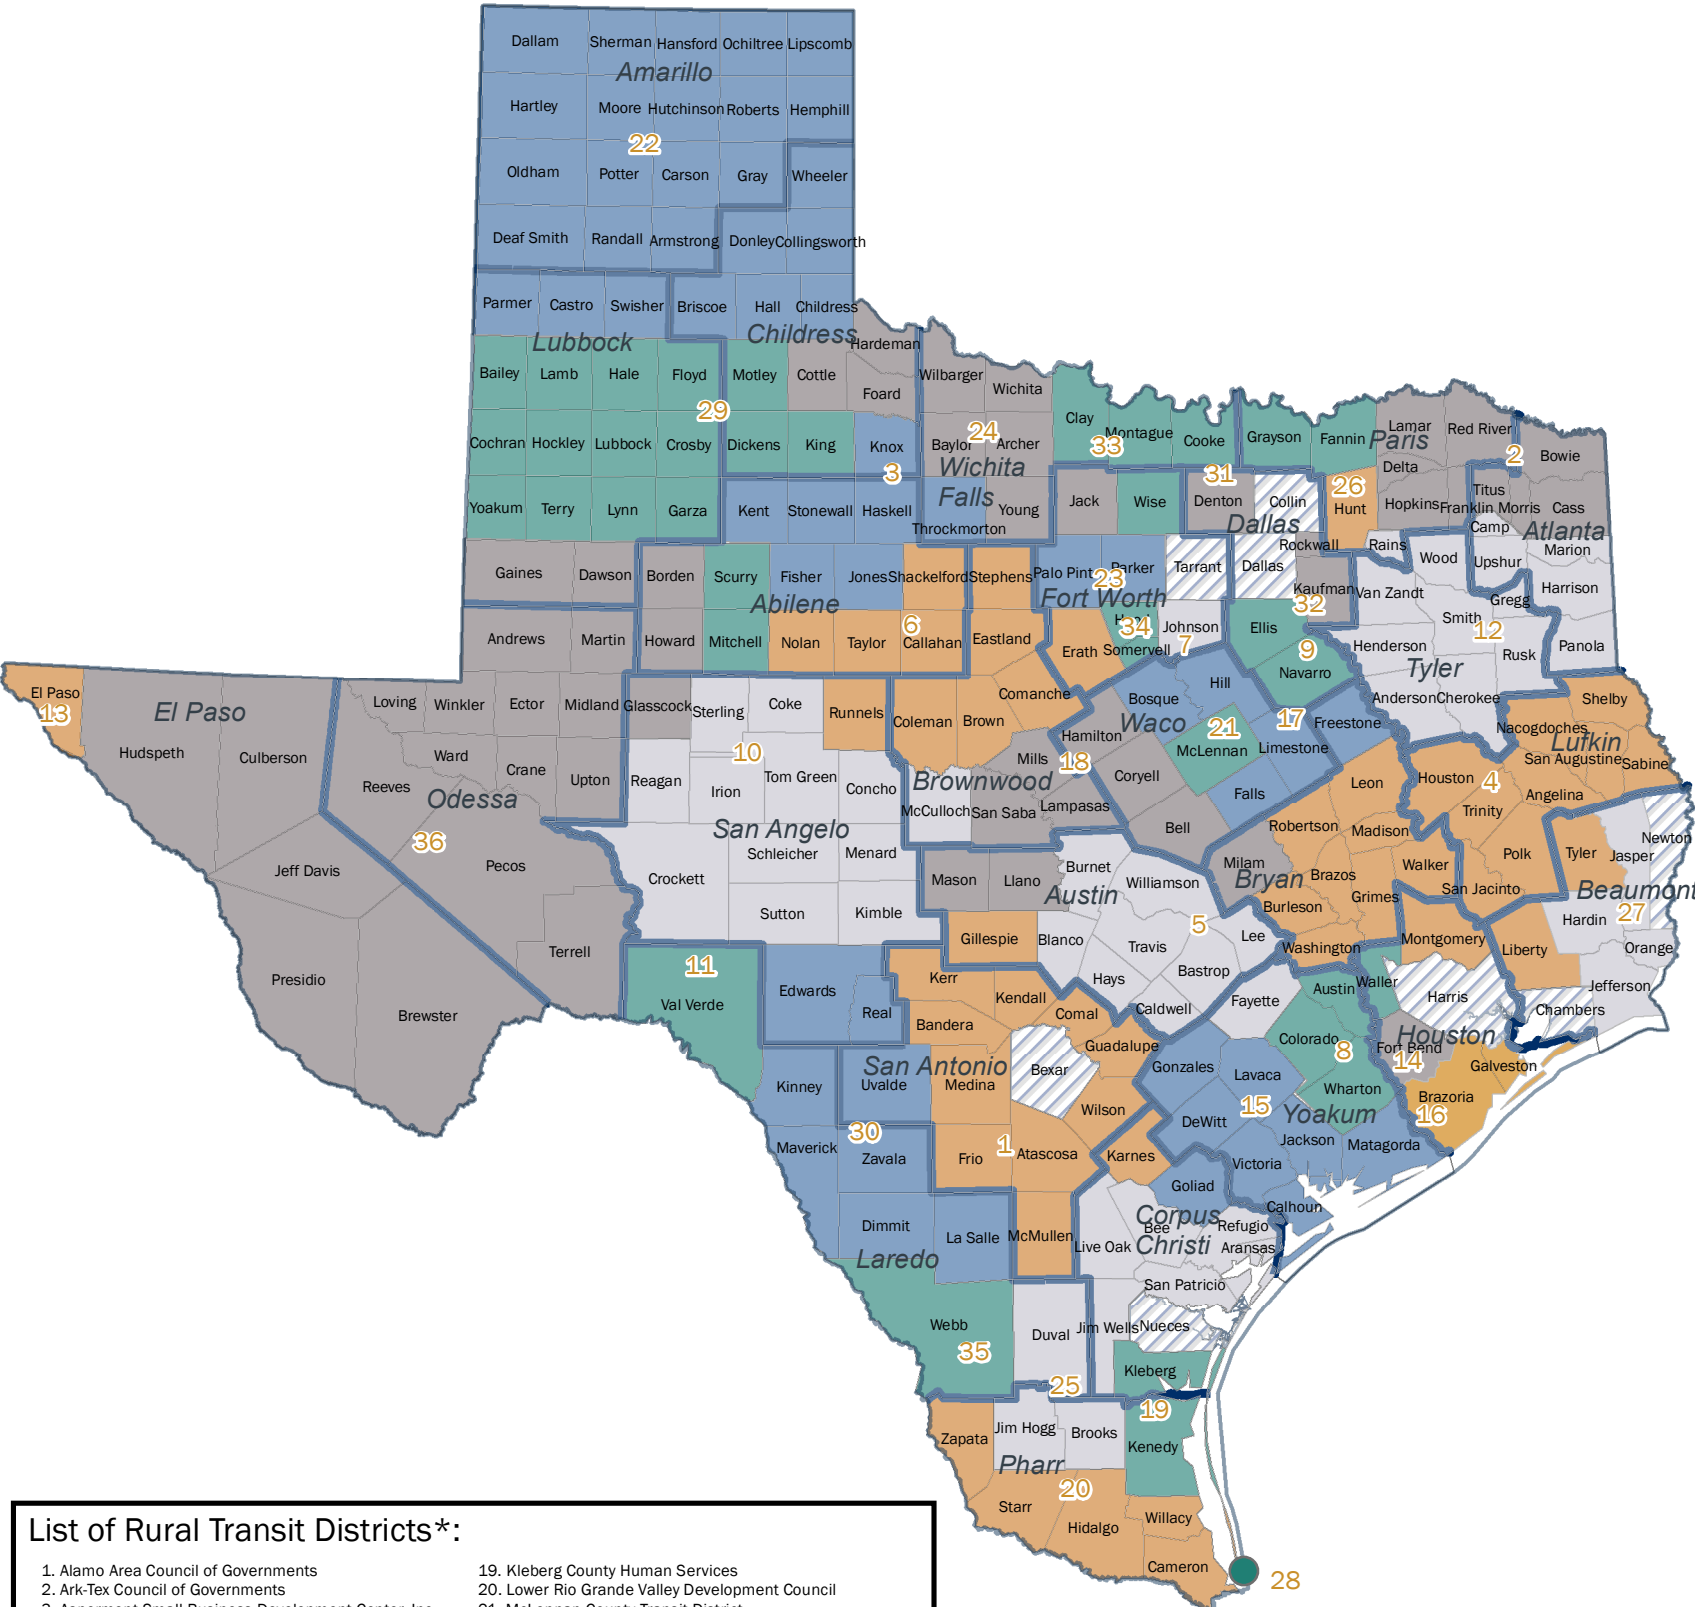

Legend

 Rural Transit Districts*

 Not served by any rural transit district

Rural Transit Districts, with TxDOT Districts (October 2023)

List of Rural Transit Districts*:

- | | |
|--|---|
| 1. Alamo Area Council of Governments | 19. Kleberg County Human Services |
| 2. Ark-Tex Council of Governments | 20. Lower Rio Grande Valley Development Council |
| 3. Aspermont Small Business Development Center, Inc. | 21. McLennan County Transit District |
| 4. Brazos Transit District | 22. Panhandle Community Services, Inc. |
| 5. Capital Area Rural Transportation System | 23. Public Transit Services |
| 6. Central Texas Rural Transit District | 24. Rolling Plains Management Corporation |
| 7. Cleburne, City of | 25. Rural Economic Assistance League, Inc. (REAL) |
| 8. Colorado Valley Transit | 26. Senior Center Resources & Public Transit, Inc. |
| 9. Community Services, Inc. | 27. South East Texas Regional Planning Commission |
| 10. Concho Valley Transit District | 28. South Padre Island (The WAVE) |
| 11. Del Rio, City of | 29. South Plains Community Action Association, Inc. |
| 12. East Texas Council of Governments | 30. Southwest Area Regional Transit District |
| 13. El Paso, County of | 31. Services Program for Aging Needs (SPAN) |
| 14. Fort Bend County Rural Transit District | 32. STAR Transit |
| 15. Golden Crescent Regional Planning Commission | 33. Texoma Area Paratransit System, Inc. |
| 16. Gulf Coast Transit District | 34. The Transit System, Inc. |
| 17. Heart of Texas Council of Governments | 35. Webb County Community Action Agency |
| 18. Hill Country Transit District | 36. West Texas Opportunities, Inc. |

*See Legend for color indicator