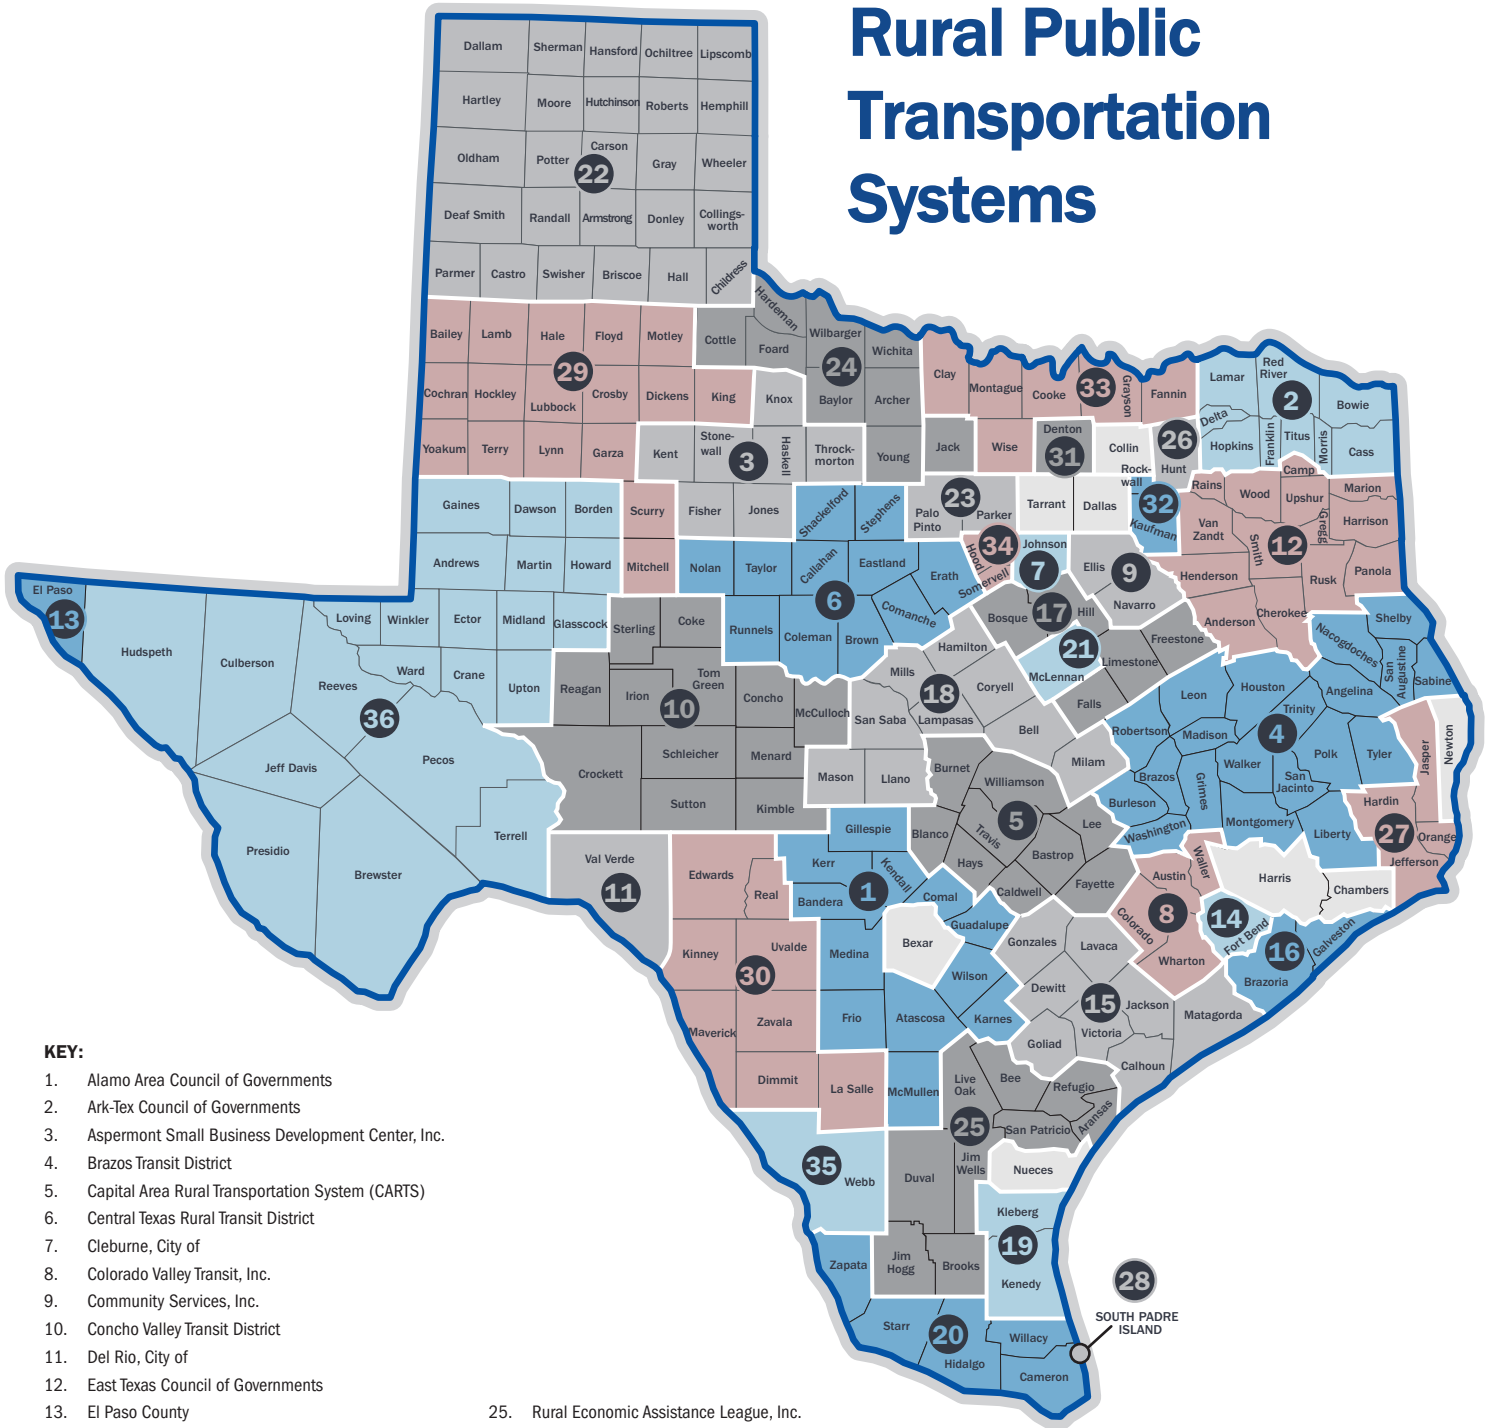

Rural Public Transportation Systems

KEY:

1. Alamo Area Council of Governments
2. Ark-Tex Council of Governments
3. Aspermont Small Business Development Center, Inc.
4. Brazos Transit District
5. Capital Area Rural Transportation System (CARTS)
6. Central Texas Rural Transit District
7. Cleburne, City of
8. Colorado Valley Transit, Inc.
9. Community Services, Inc.
10. Concho Valley Transit District
11. Del Rio, City of
12. East Texas Council of Governments
13. El Paso County
14. Fort Bend County
15. Golden Crescent Regional Planning Commission
16. Gulf Coast Transit District
17. Heart of Texas Council of Governments
18. Hill Country Transit District
19. Kleberg County Human Services
20. Lower Rio Grande Valley Development Council
21. McLennan County Rural Transit District
22. Panhandle Community Services
23. Public Transit Services
24. Rolling Plains Management Corporation
25. Rural Economic Assistance League, Inc.
26. Senior Center Resources & Public Transit, Inc.
27. South East Texas Regional Planning Commission
28. South Padre Island, City of
29. South Plains Community Action Association, Inc.
30. Southwest Area Regional Transit District
31. SPAN, Inc.
32. STAR Transit
33. Texoma Area Paratransit System, Inc.
34. The Transit System, Inc.
35. Webb County Community Action Agency
36. West Texas Opportunities, Inc.