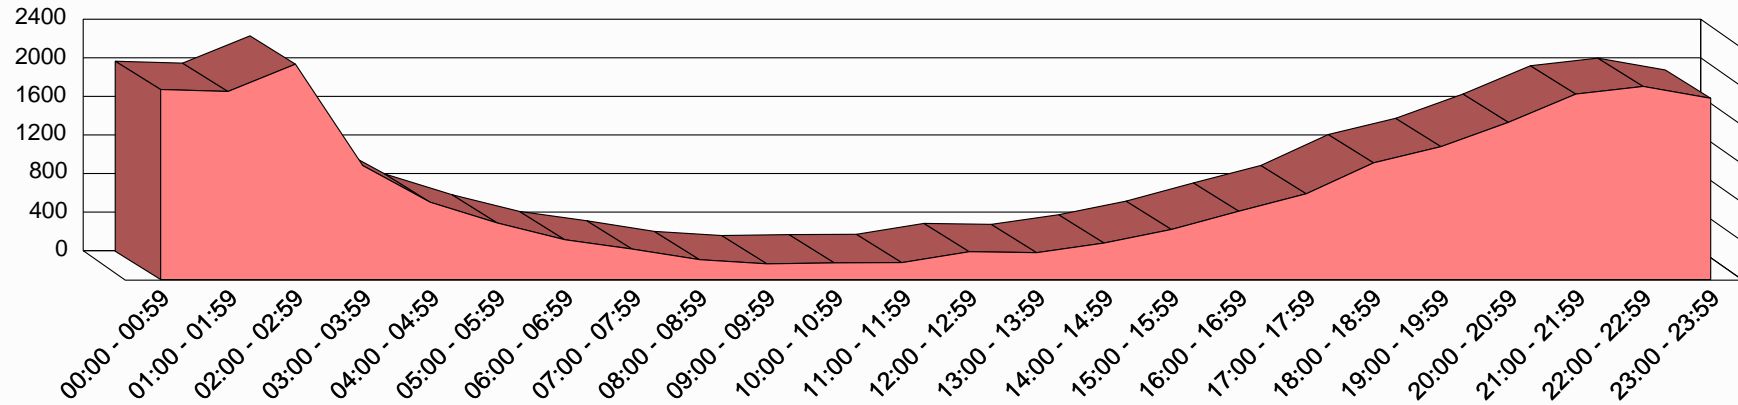

# DUI (Alcohol) Related Total Crashes by Hour of the Day

**2020**

00:00	01:00	02:00	03:00	04:00	05:00	06:00	07:00	08:00	09:00	10:00	11:00	12:00	13:00	14:00	15:00	16:00	17:00	18:00	19:00	20:00	21:00	22:00	23:00
00:59	01:59	02:59	03:59	04:59	05:59	06:59	07:59	08:59	09:59	10:59	11:59	12:59	13:59	14:59	15:59	16:59	17:59	18:59	19:59	20:59	21:59	22:59	23:59
1,971	1,951	2,234	1,182	802	586	413	316	206	163	173	176	289	279	379	520	709	890	1,211	1,379	1,631	1,924	2,003	1,880

Information contained in this report represents reportable data collected from Texas Peace Officer's Crash Reports (CR-3) received and processed by the Department as of April 24, 2024.