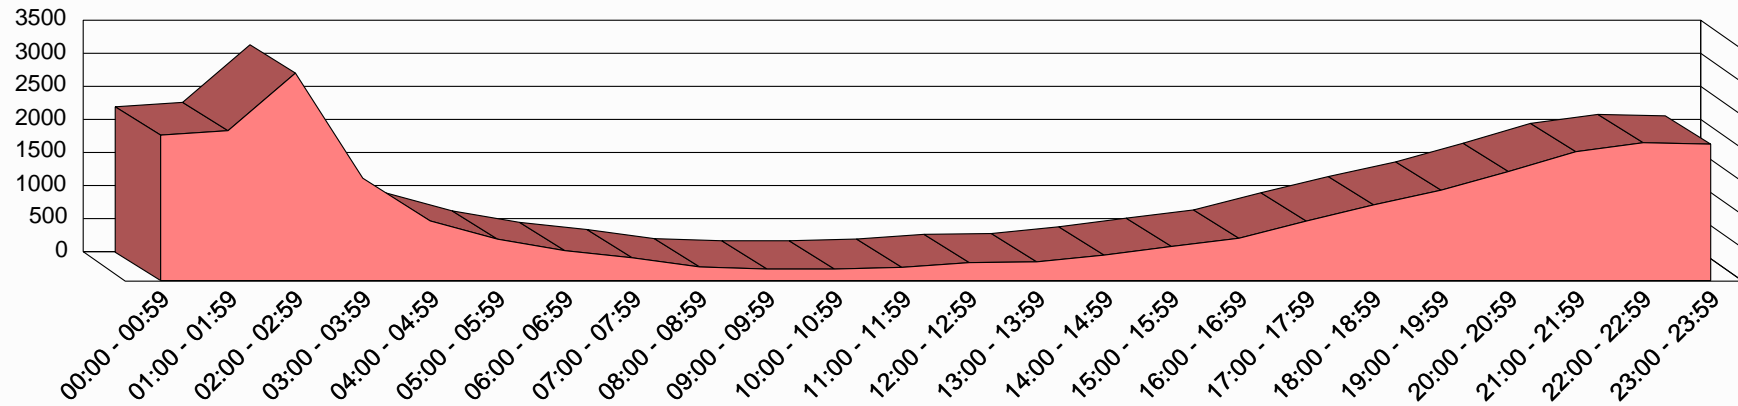

## DUI (Alcohol) Related Total Crashes by Hour of the Day

2021

|       |       |       |       |       |       |       |       |       |       |       |       |       |       |       |       |       |       |       |       |       |       |       |       |
|-------|-------|-------|-------|-------|-------|-------|-------|-------|-------|-------|-------|-------|-------|-------|-------|-------|-------|-------|-------|-------|-------|-------|-------|
| 00:00 | 01:00 | 02:00 | 03:00 | 04:00 | 05:00 | 06:00 | 07:00 | 08:00 | 09:00 | 10:00 | 11:00 | 12:00 | 13:00 | 14:00 | 15:00 | 16:00 | 17:00 | 18:00 | 19:00 | 20:00 | 21:00 | 22:00 | 23:00 |
| 00:59 | 01:59 | 02:59 | 03:59 | 04:59 | 05:59 | 06:59 | 07:59 | 08:59 | 09:59 | 10:59 | 11:59 | 12:59 | 13:59 | 14:59 | 15:59 | 16:59 | 17:59 | 18:59 | 19:59 | 20:59 | 21:59 | 22:59 | 23:59 |
| 2,200 | 2,267 | 3,138 | 1,548 | 902   | 626   | 452   | 344   | 206   | 174   | 174   | 200   | 271   | 283   | 385   | 516   | 640   | 900   | 1,145 | 1,367 | 1,649 | 1,949 | 2,085 | 2,063 |