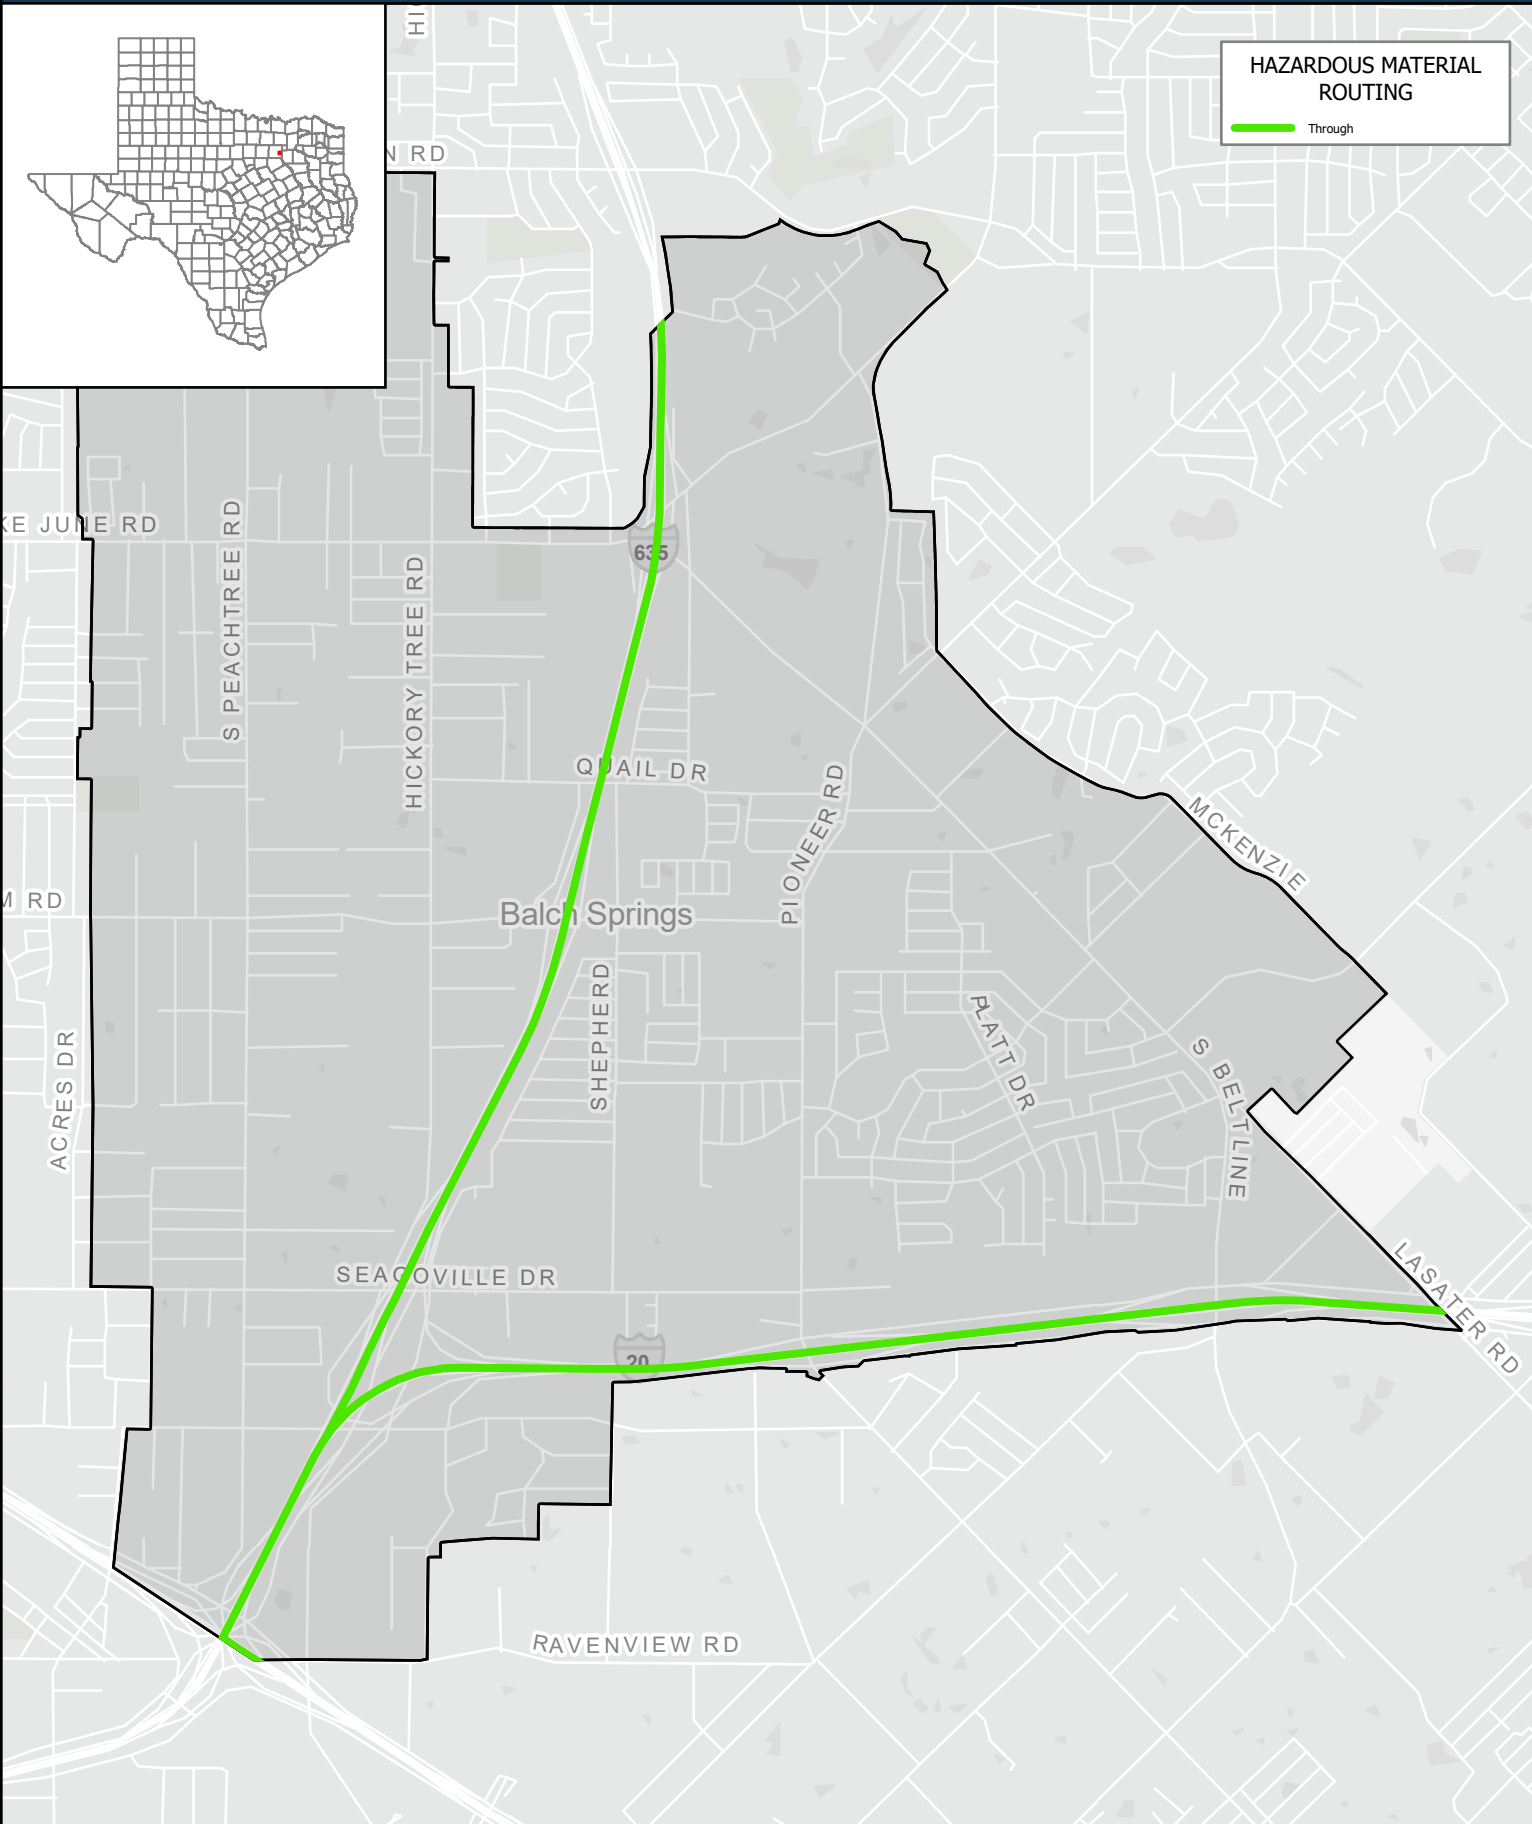

HAZARDOUS MATERIAL ROUTING

Through