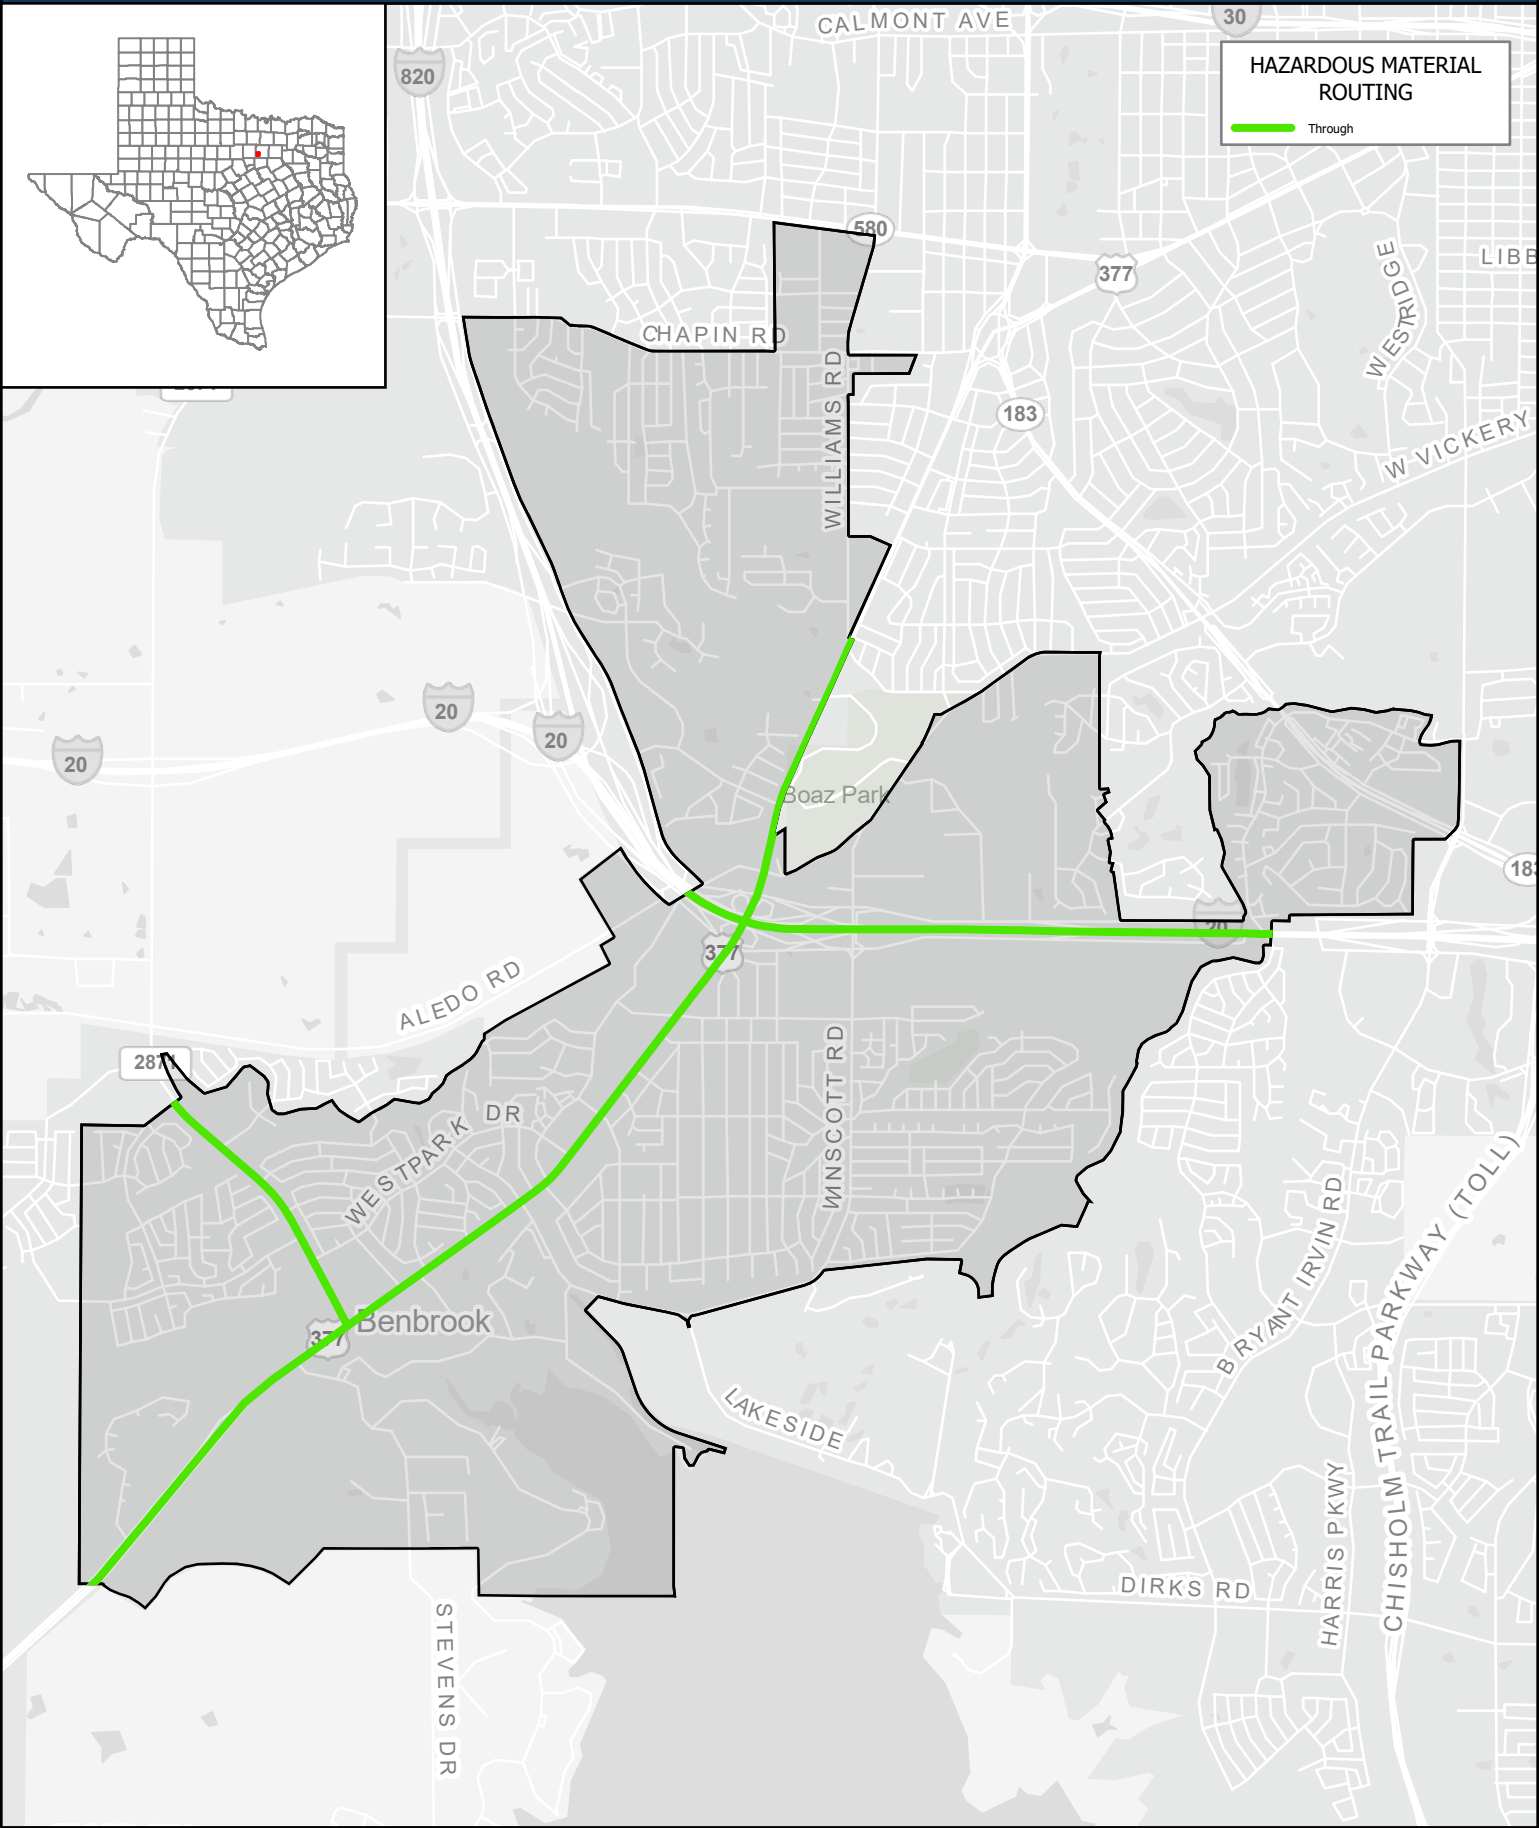

HAZARDOUS MATERIAL ROUTING
Through