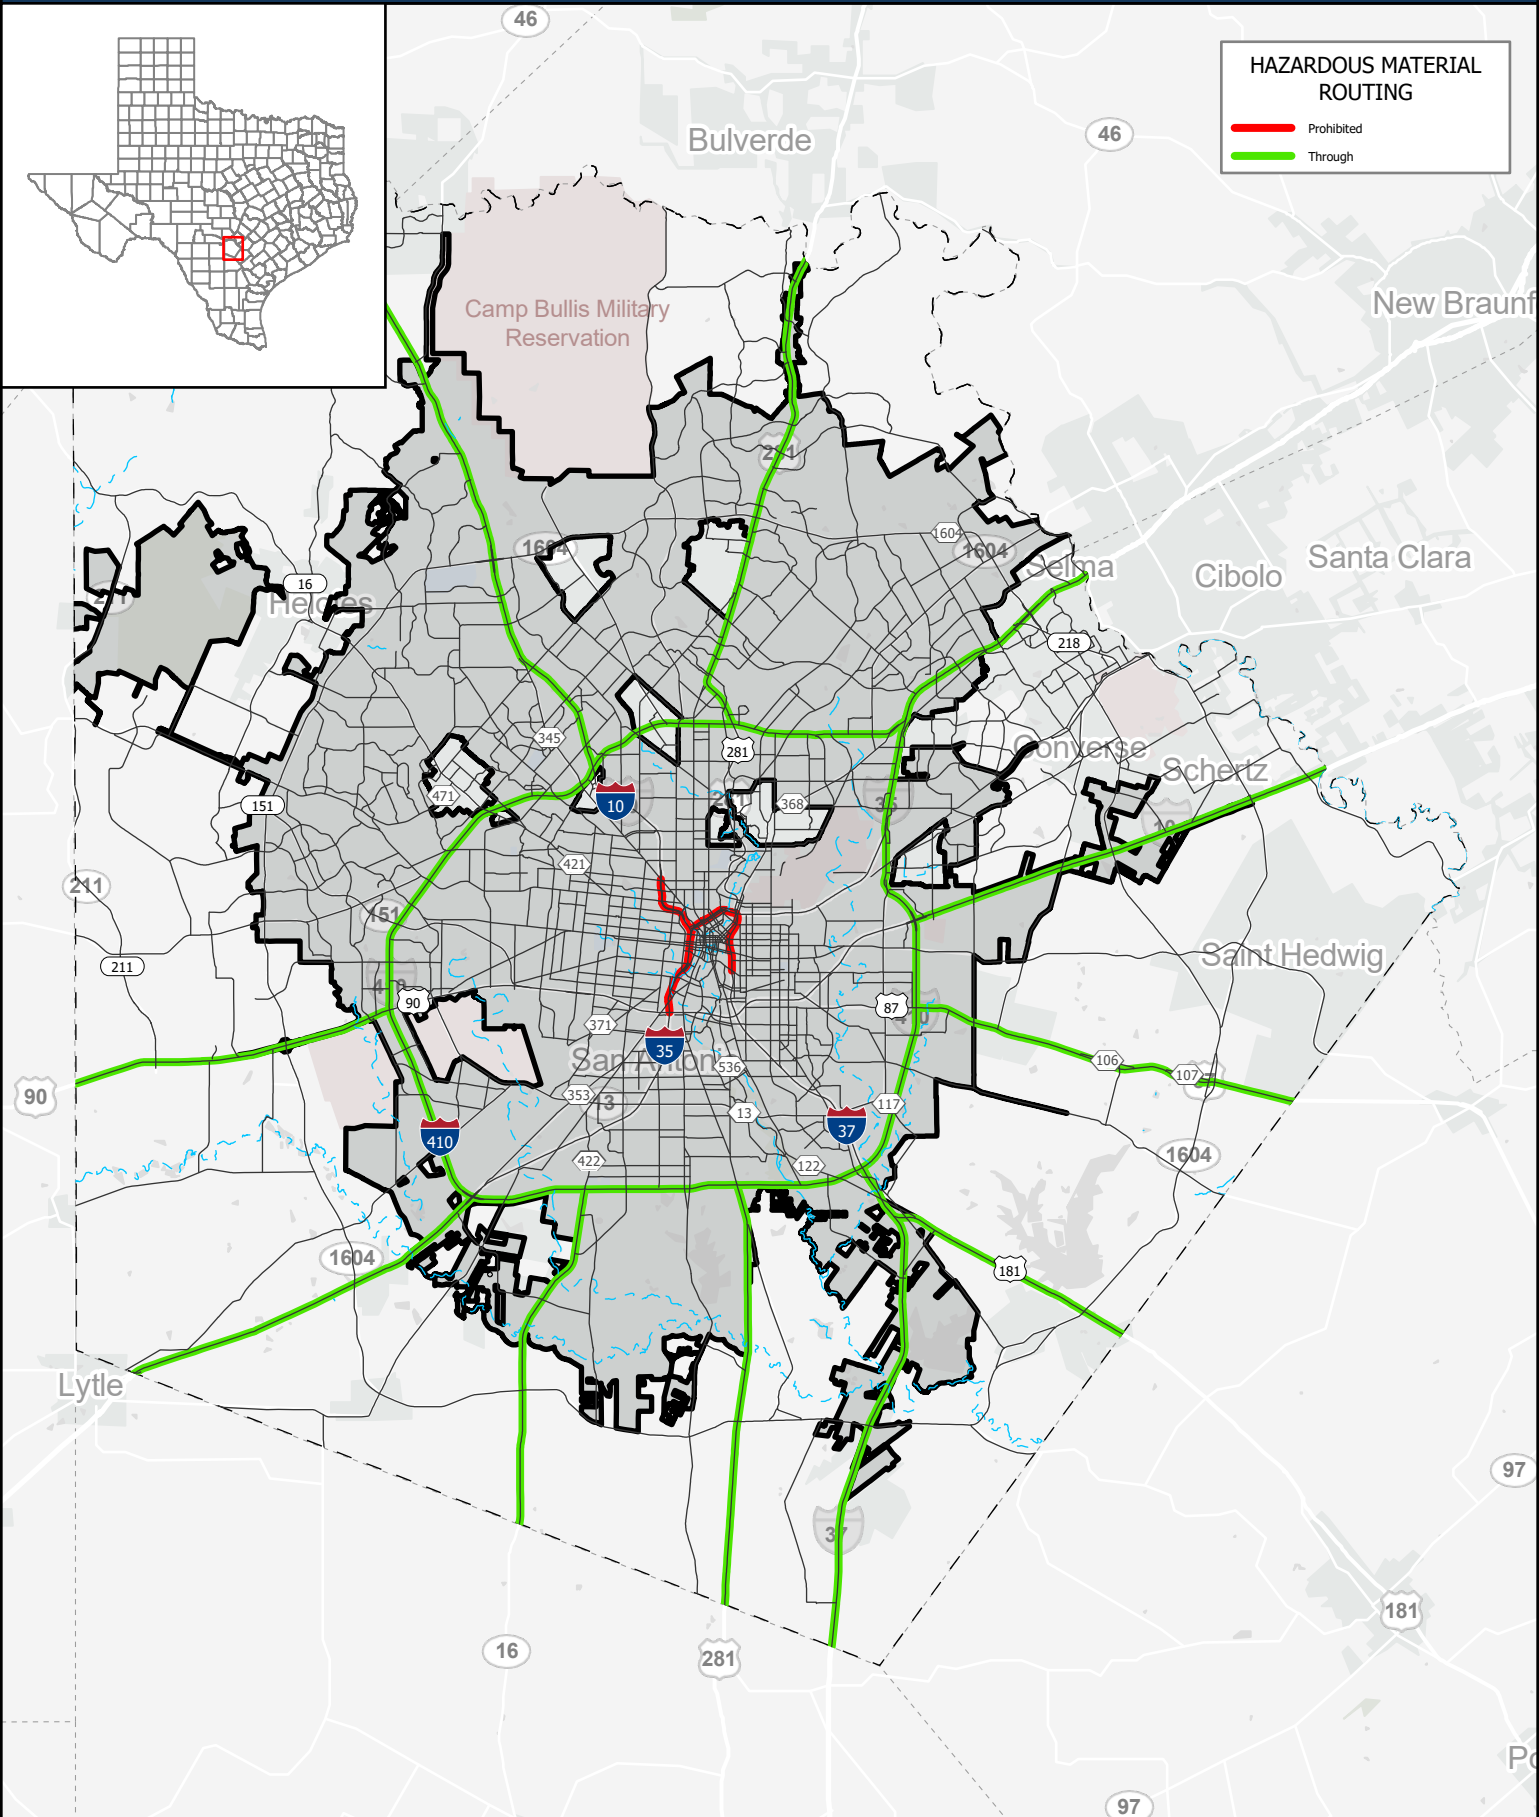

HAZARDOUS MATERIAL ROUTING

- Prohibited
- Through