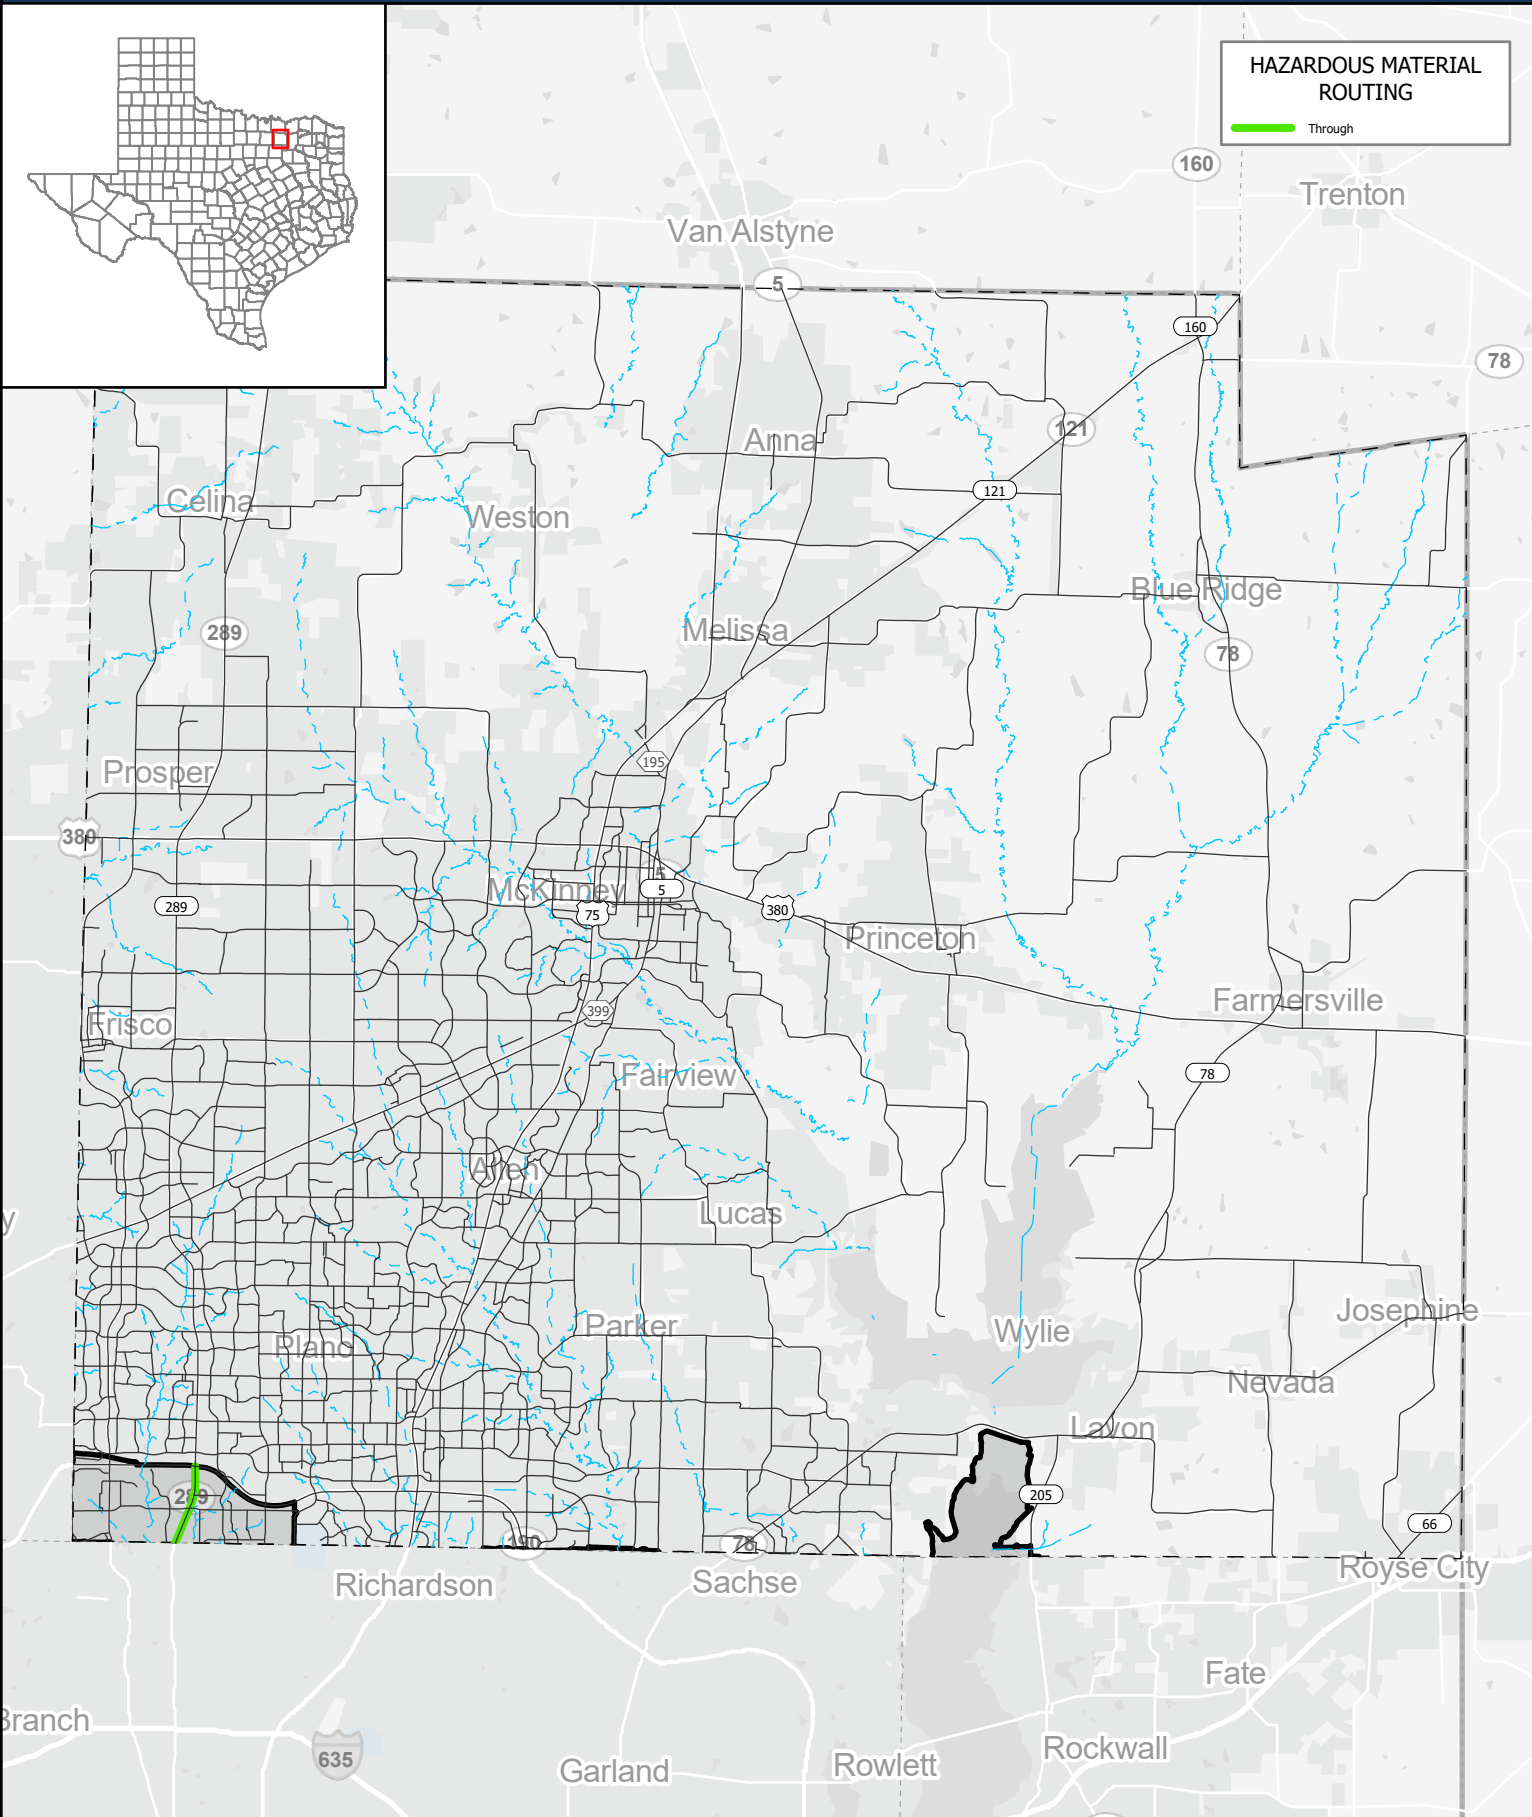

HAZARDOUS MATERIAL ROUTING

Through