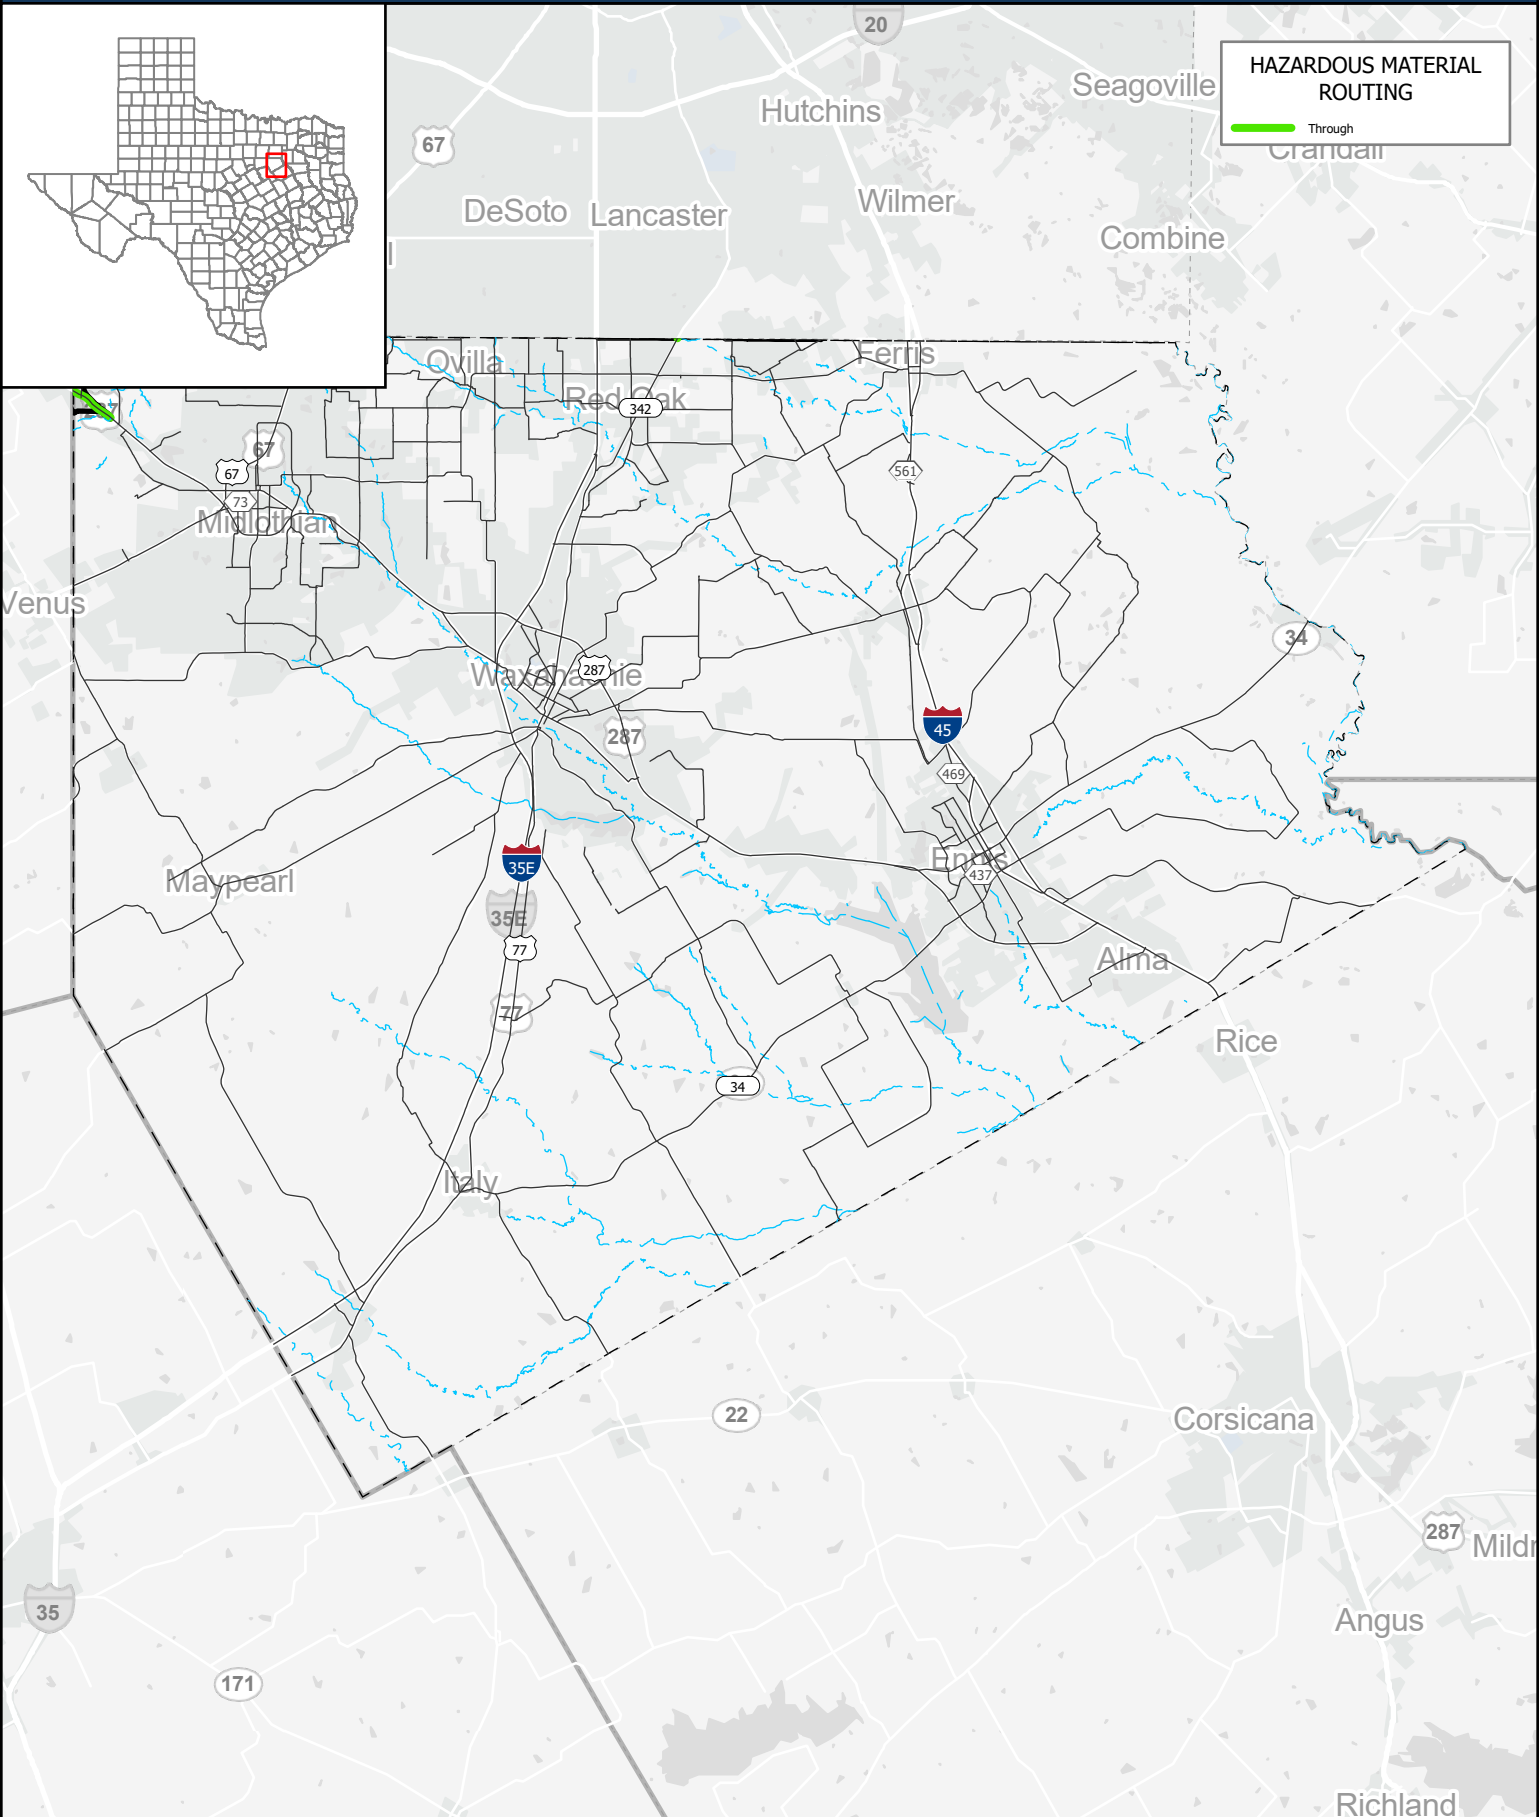

HAZARDOUS MATERIAL ROUTING

Through