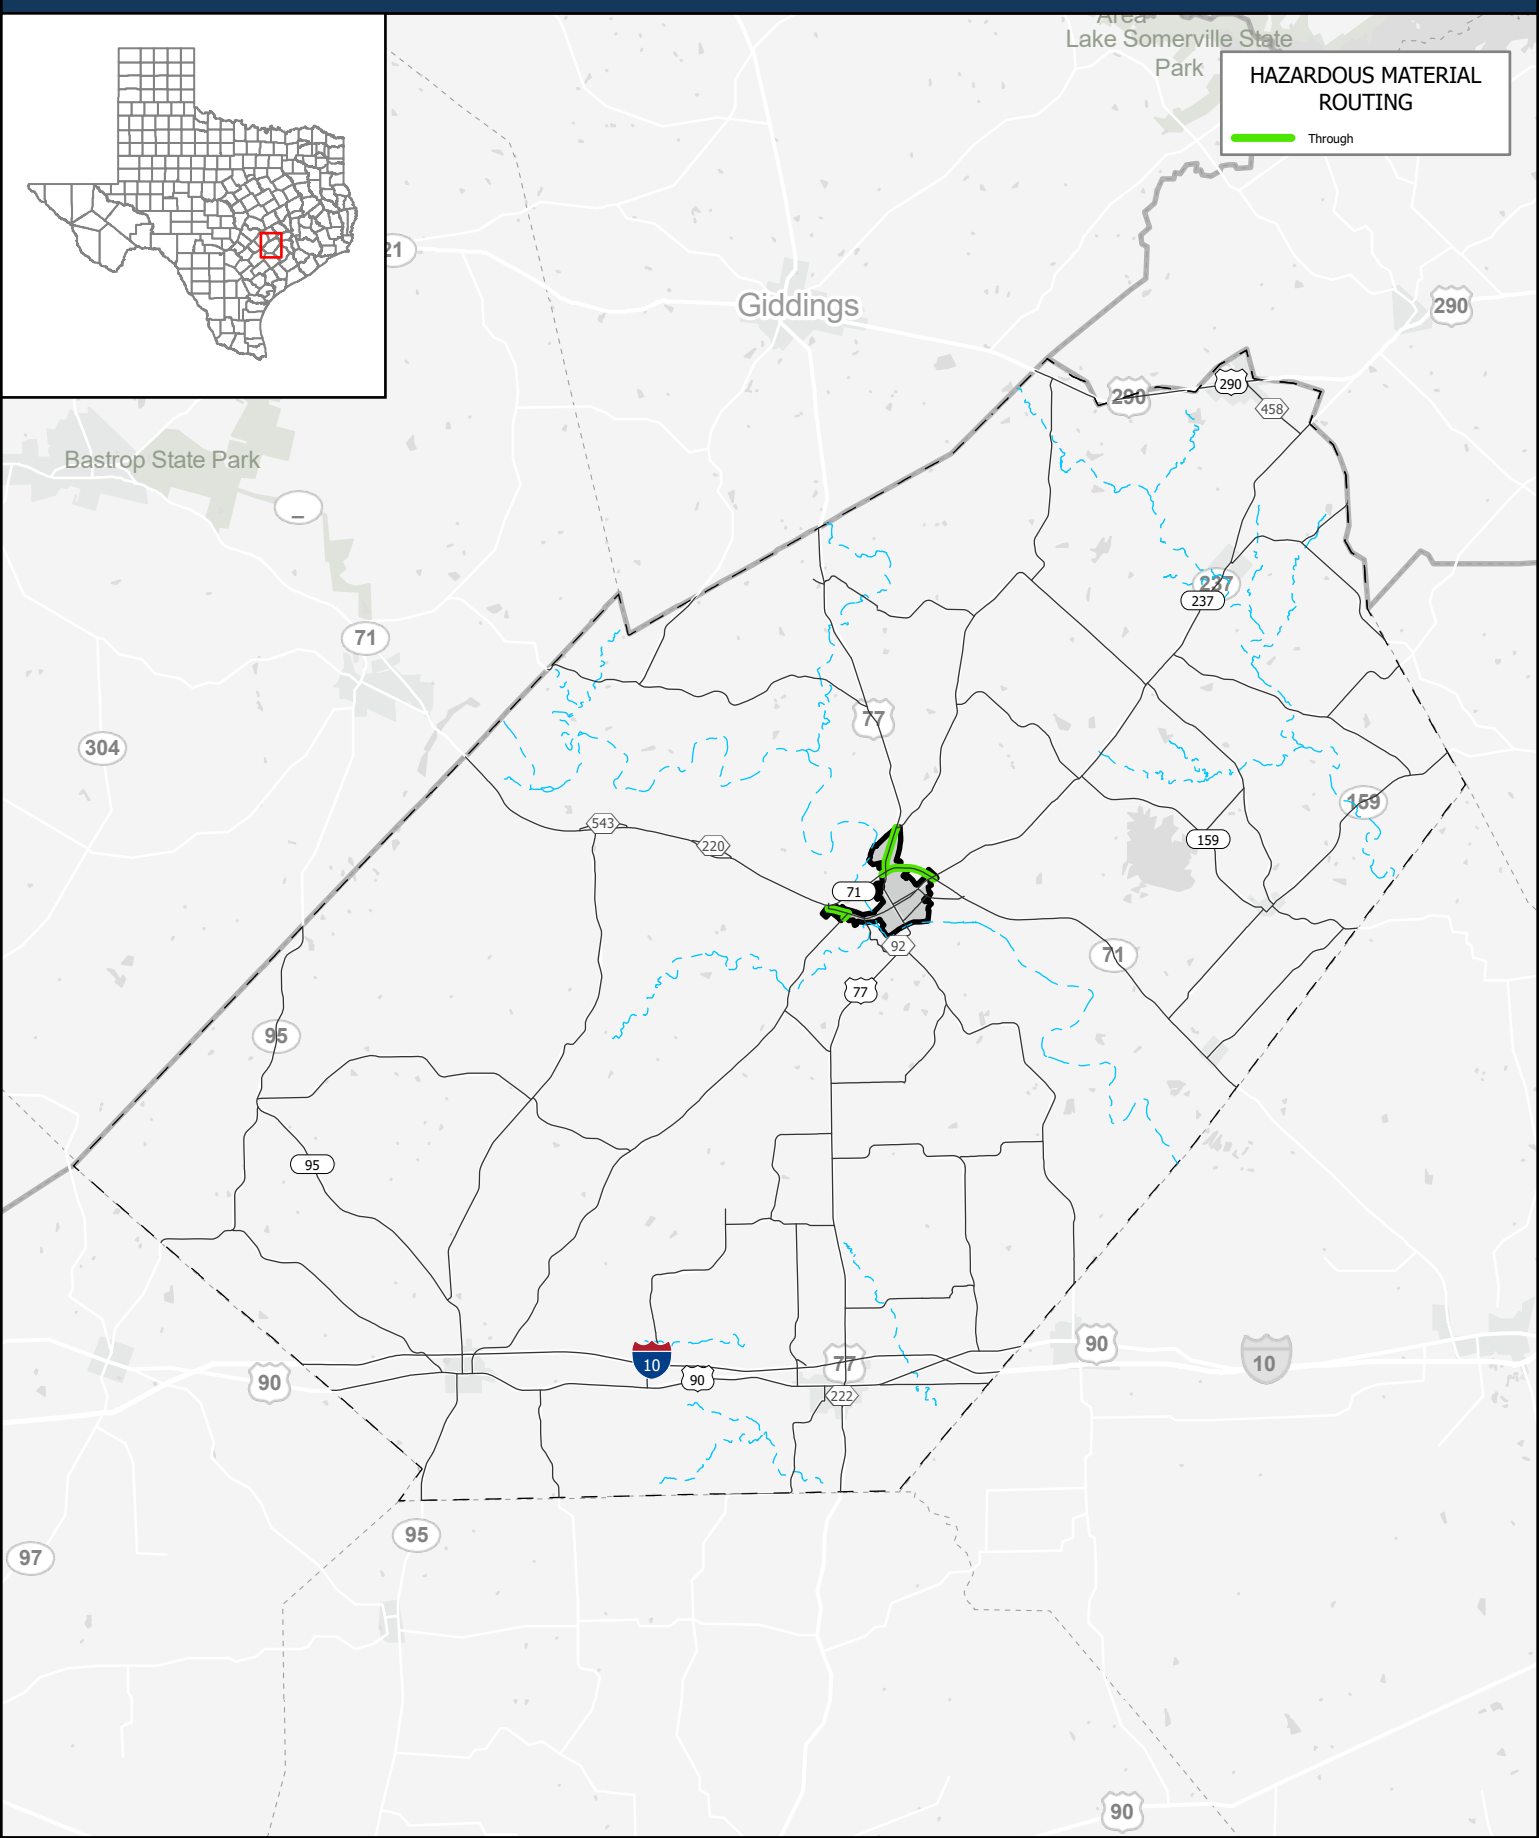

HAZARDOUS MATERIAL ROUTING

Through