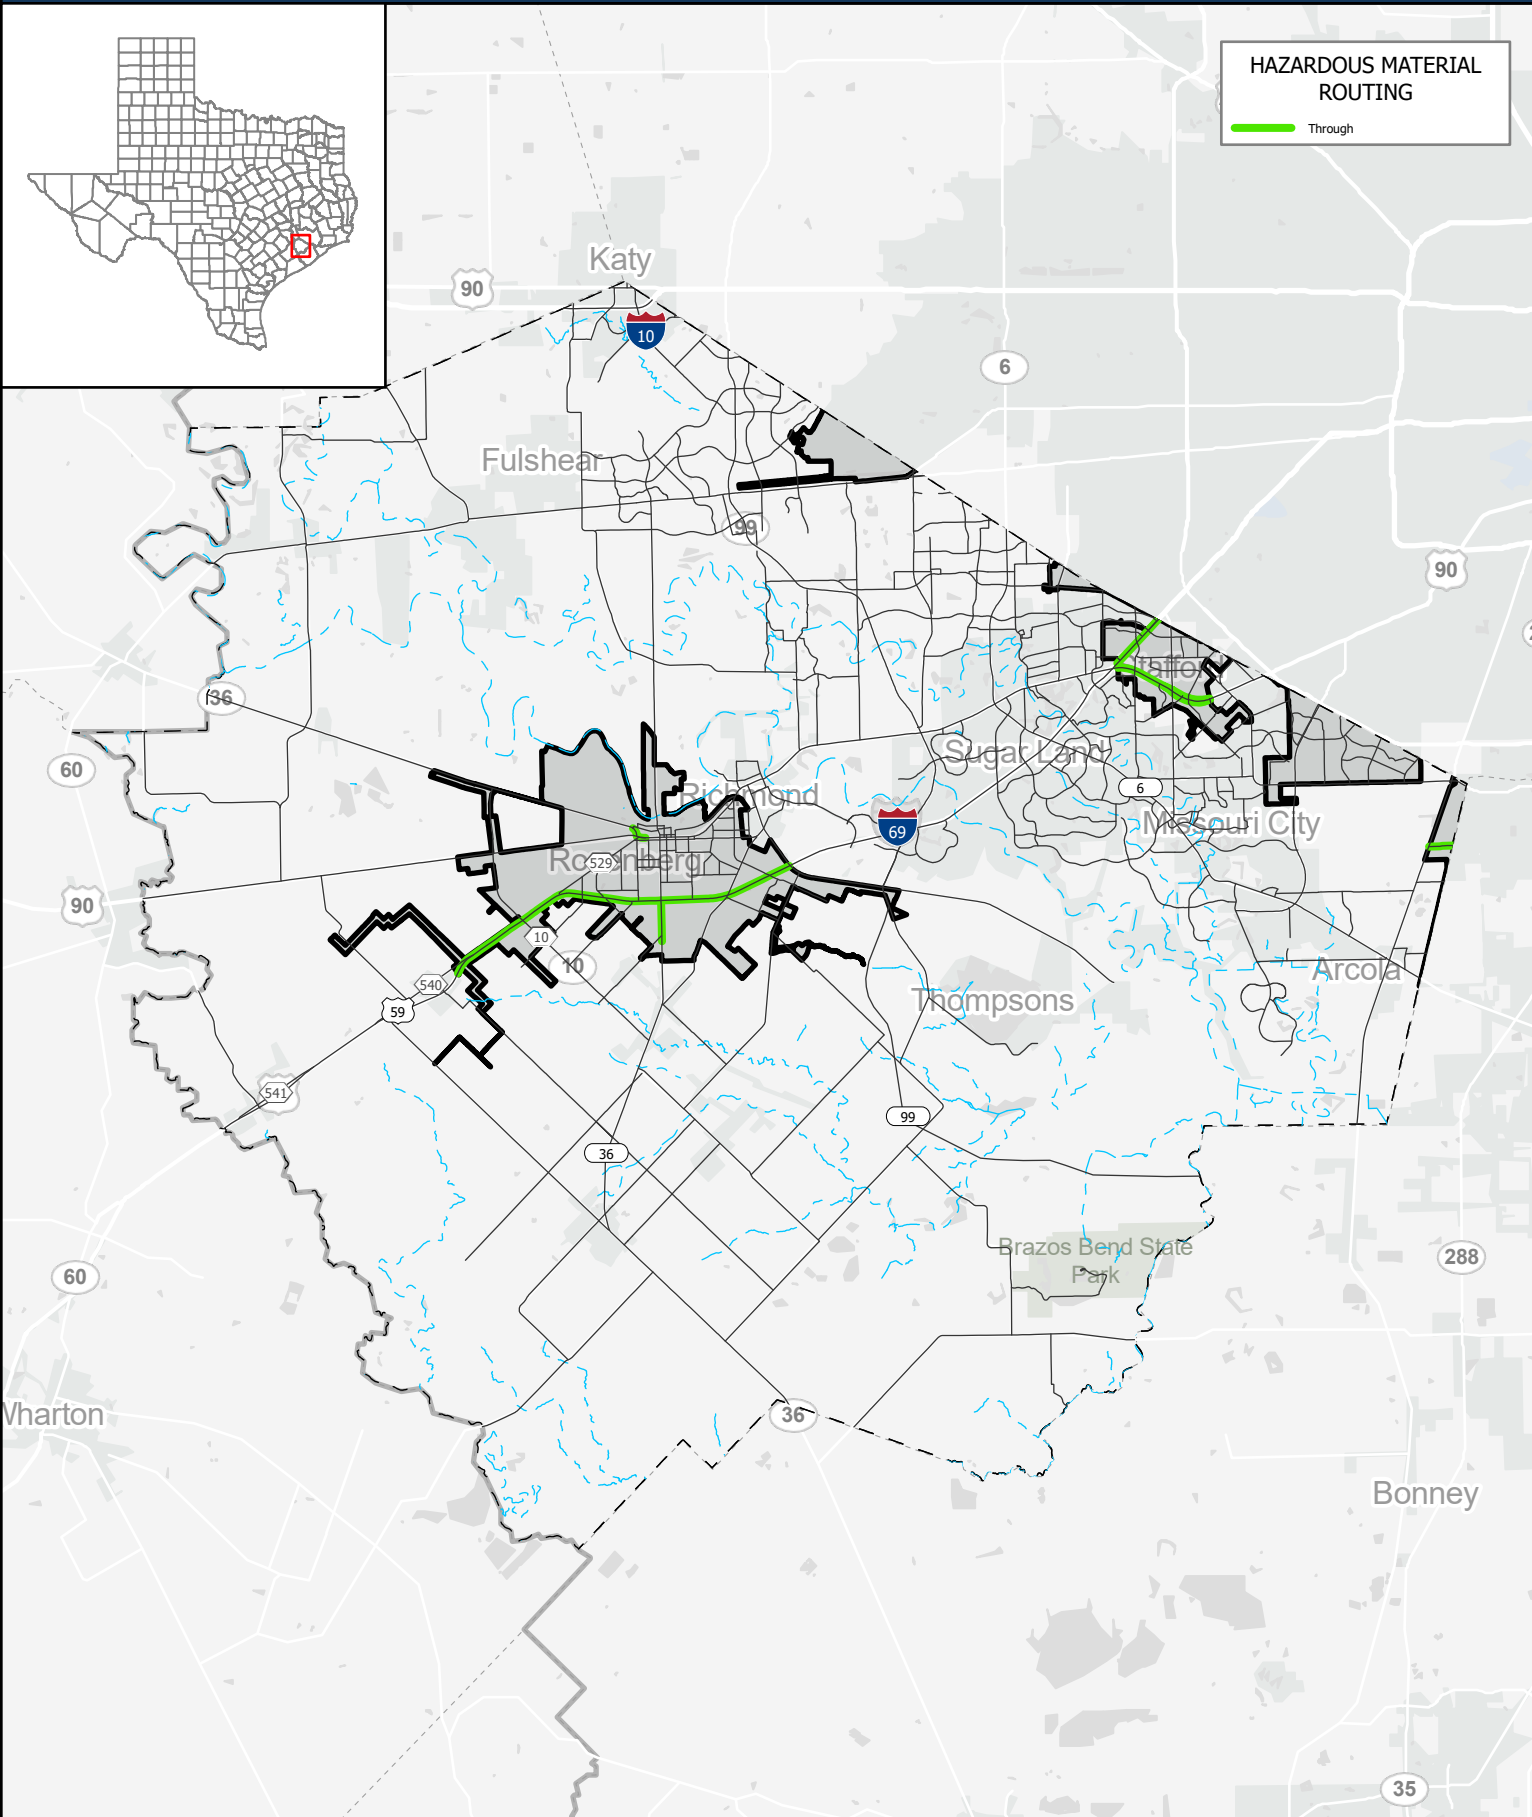

HAZARDOUS MATERIAL ROUTING

Through