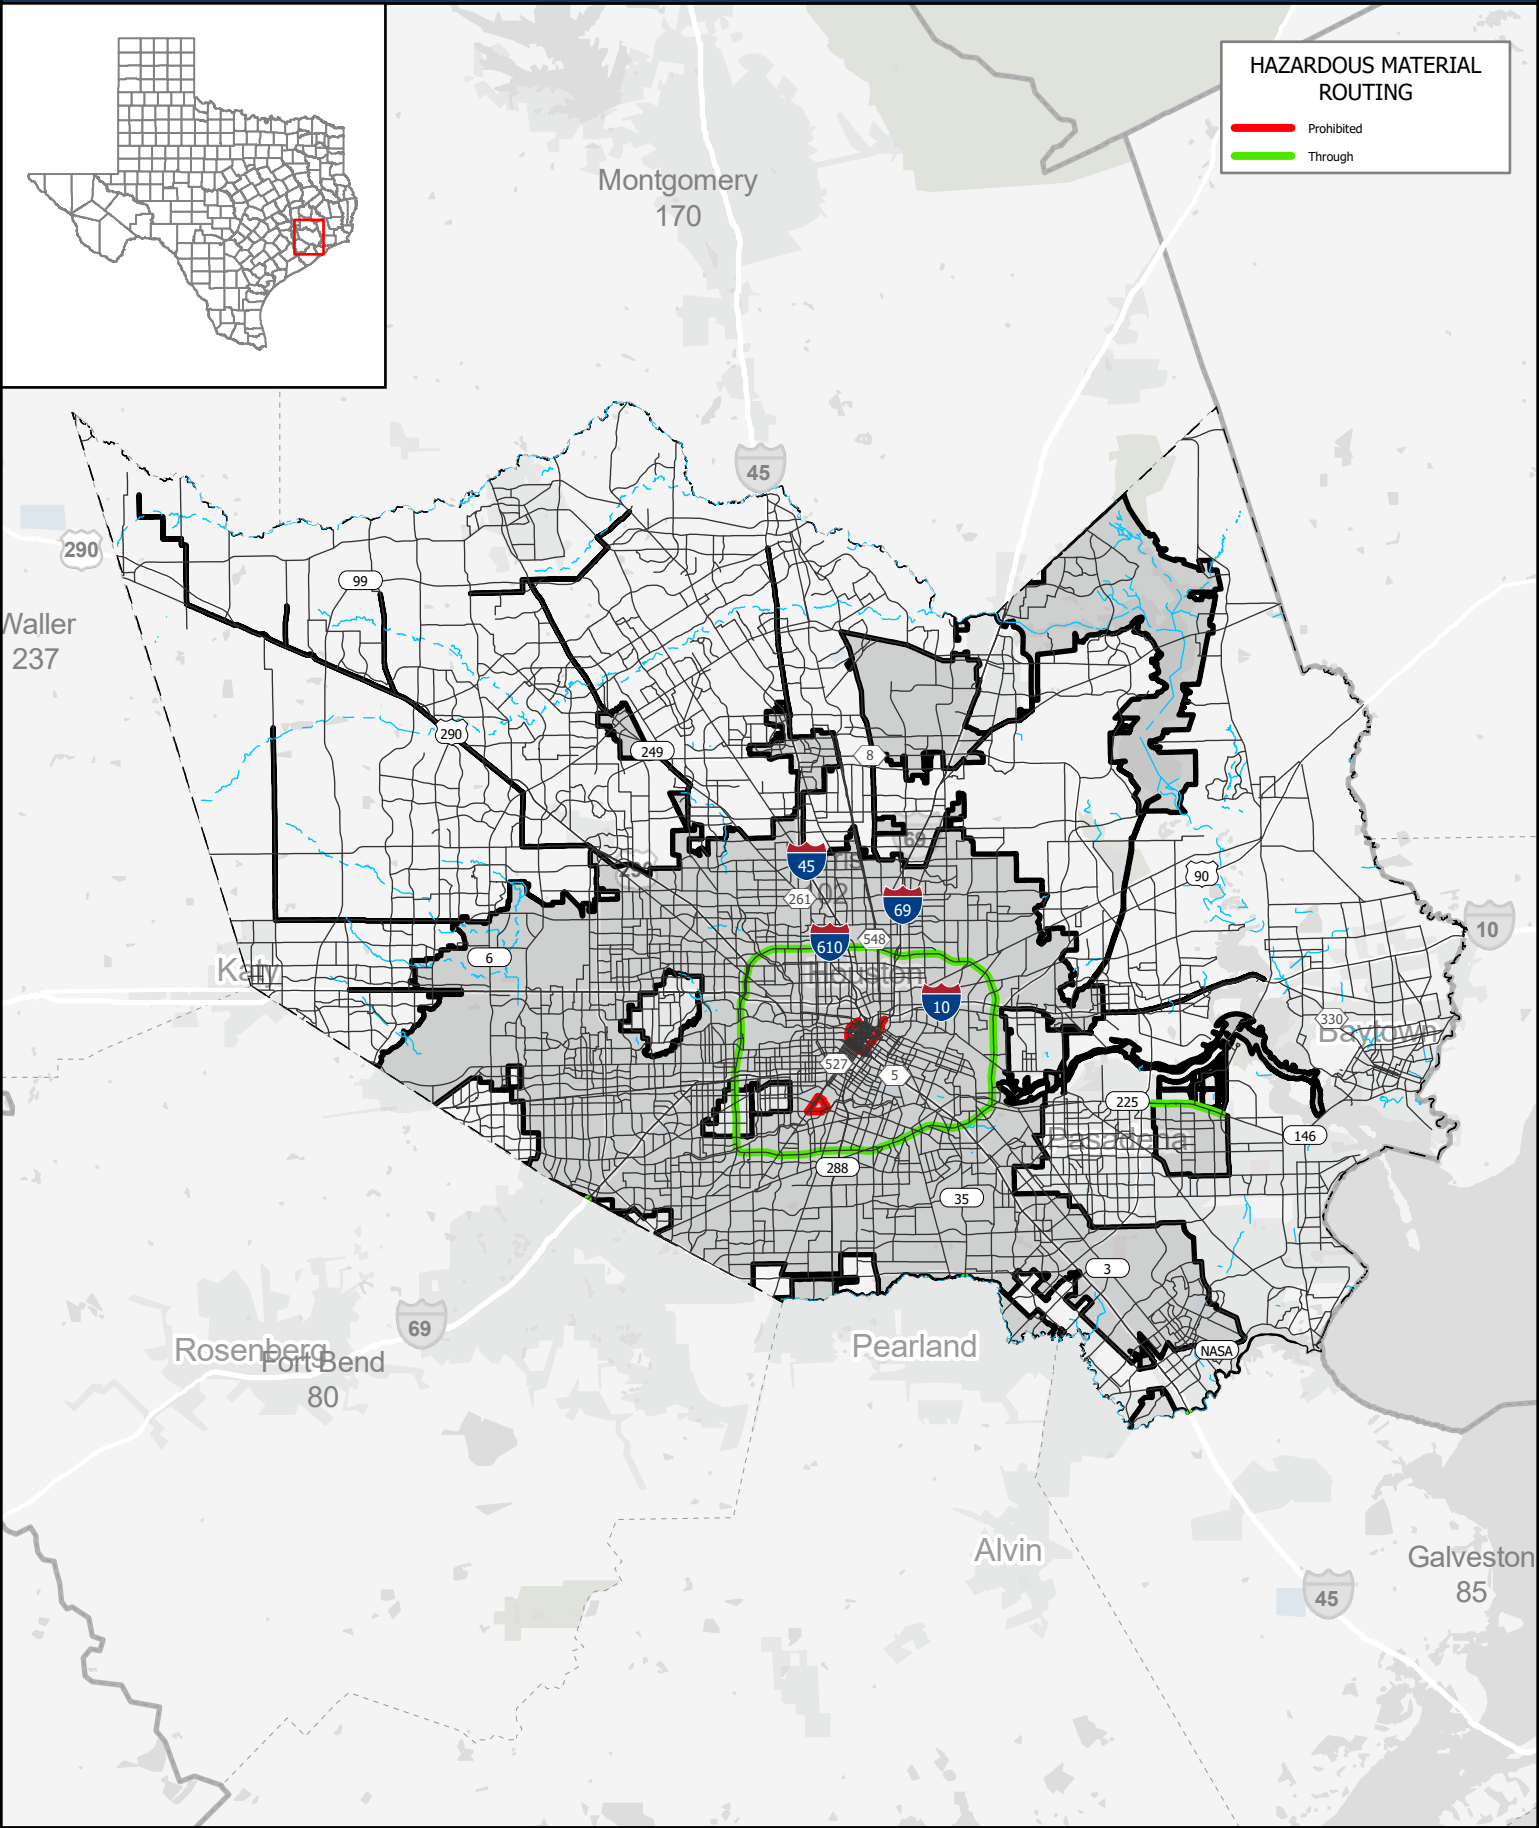

HAZARDOUS MATERIAL ROUTING

- Prohibited
- Through