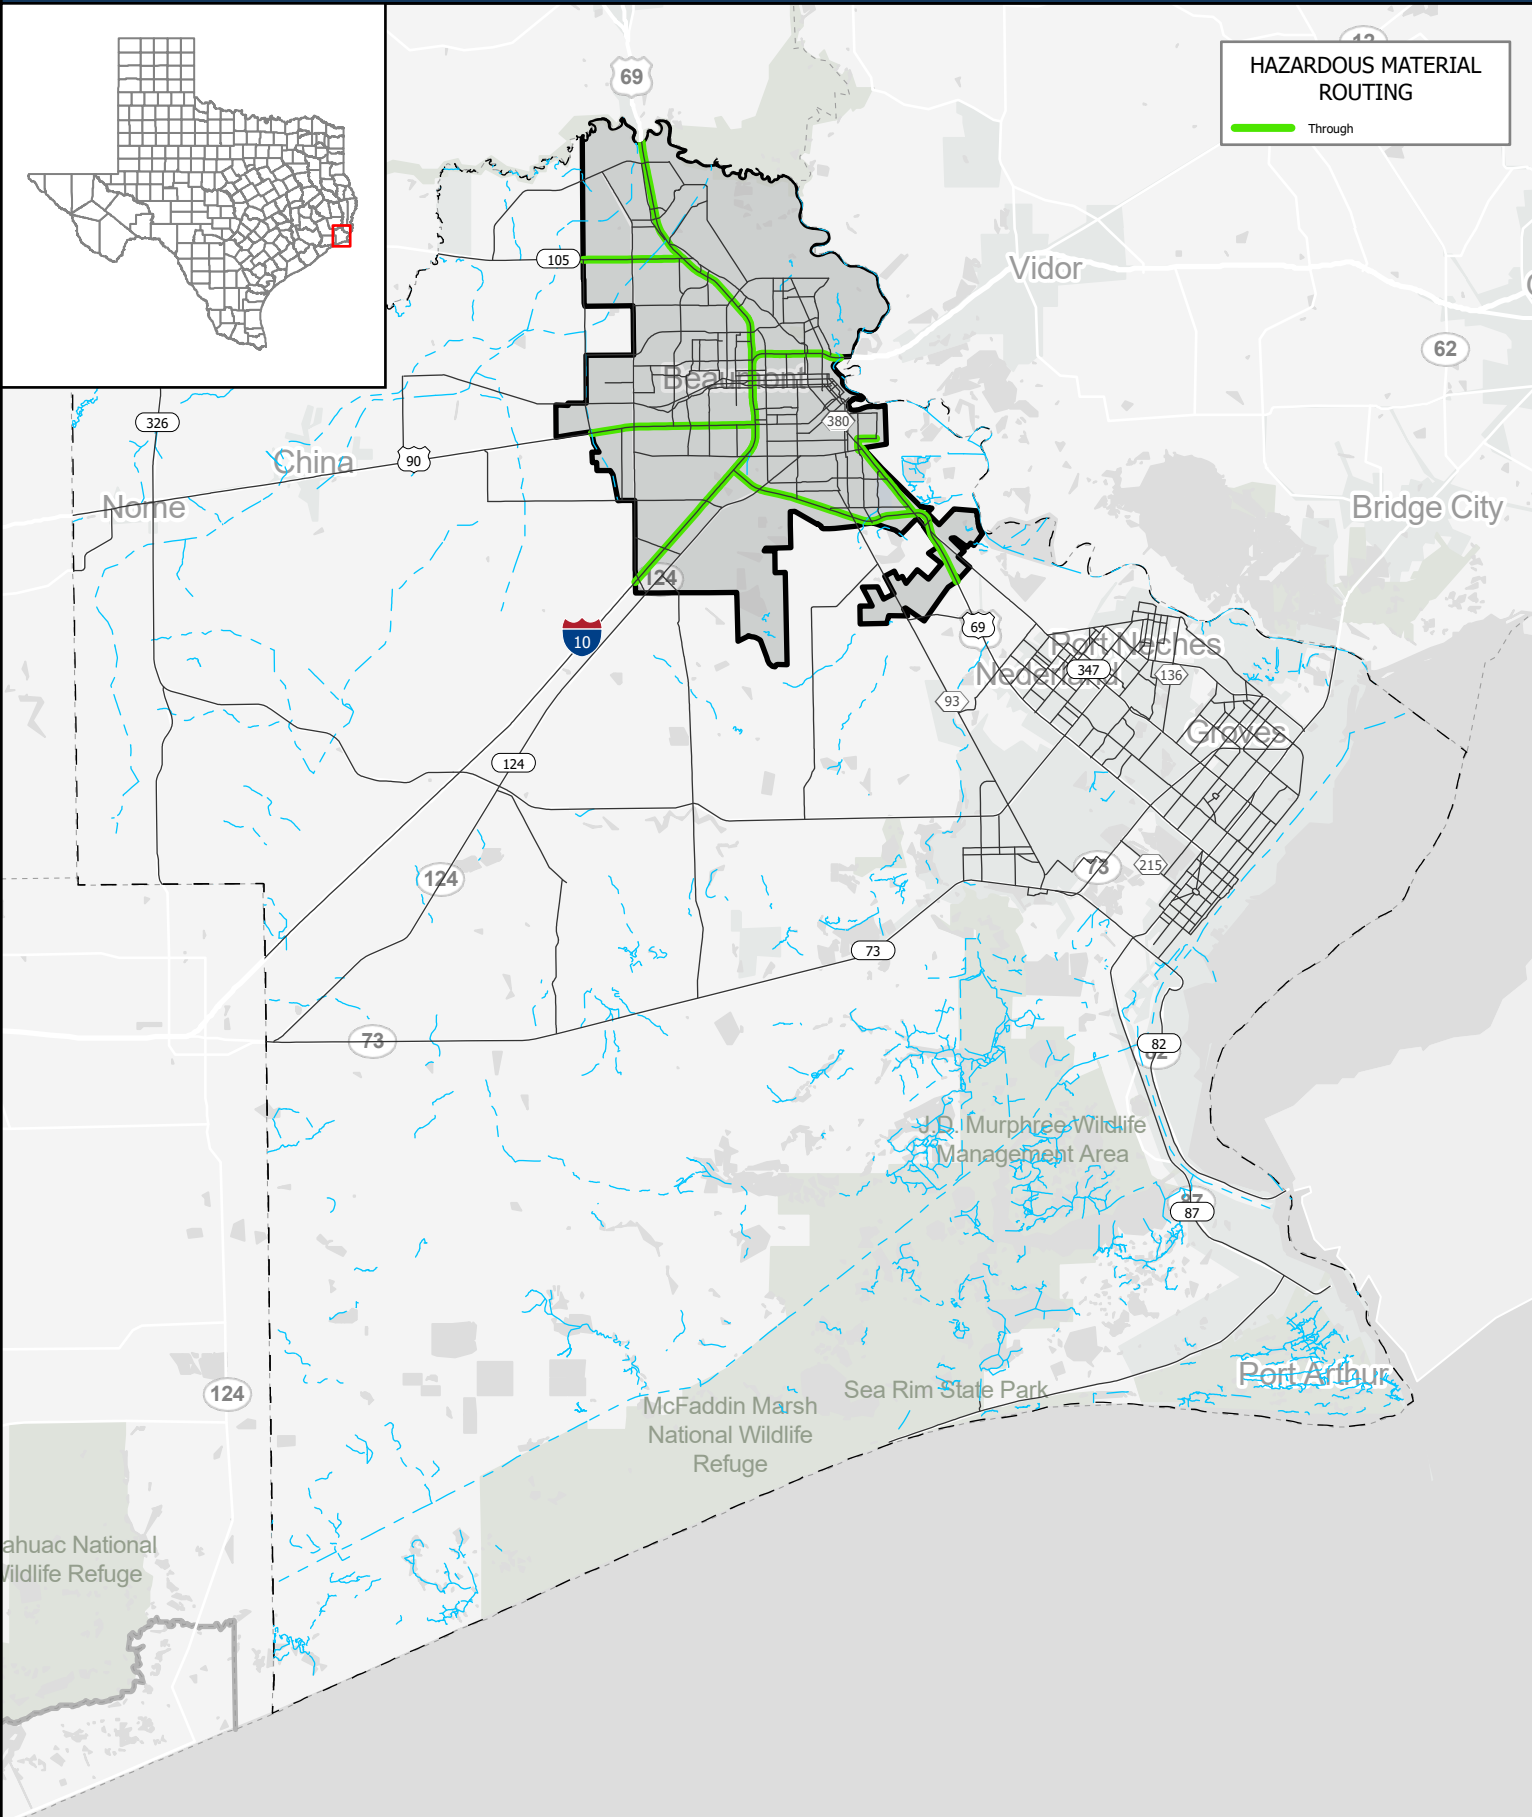

HAZARDOUS MATERIAL ROUTING

— Through