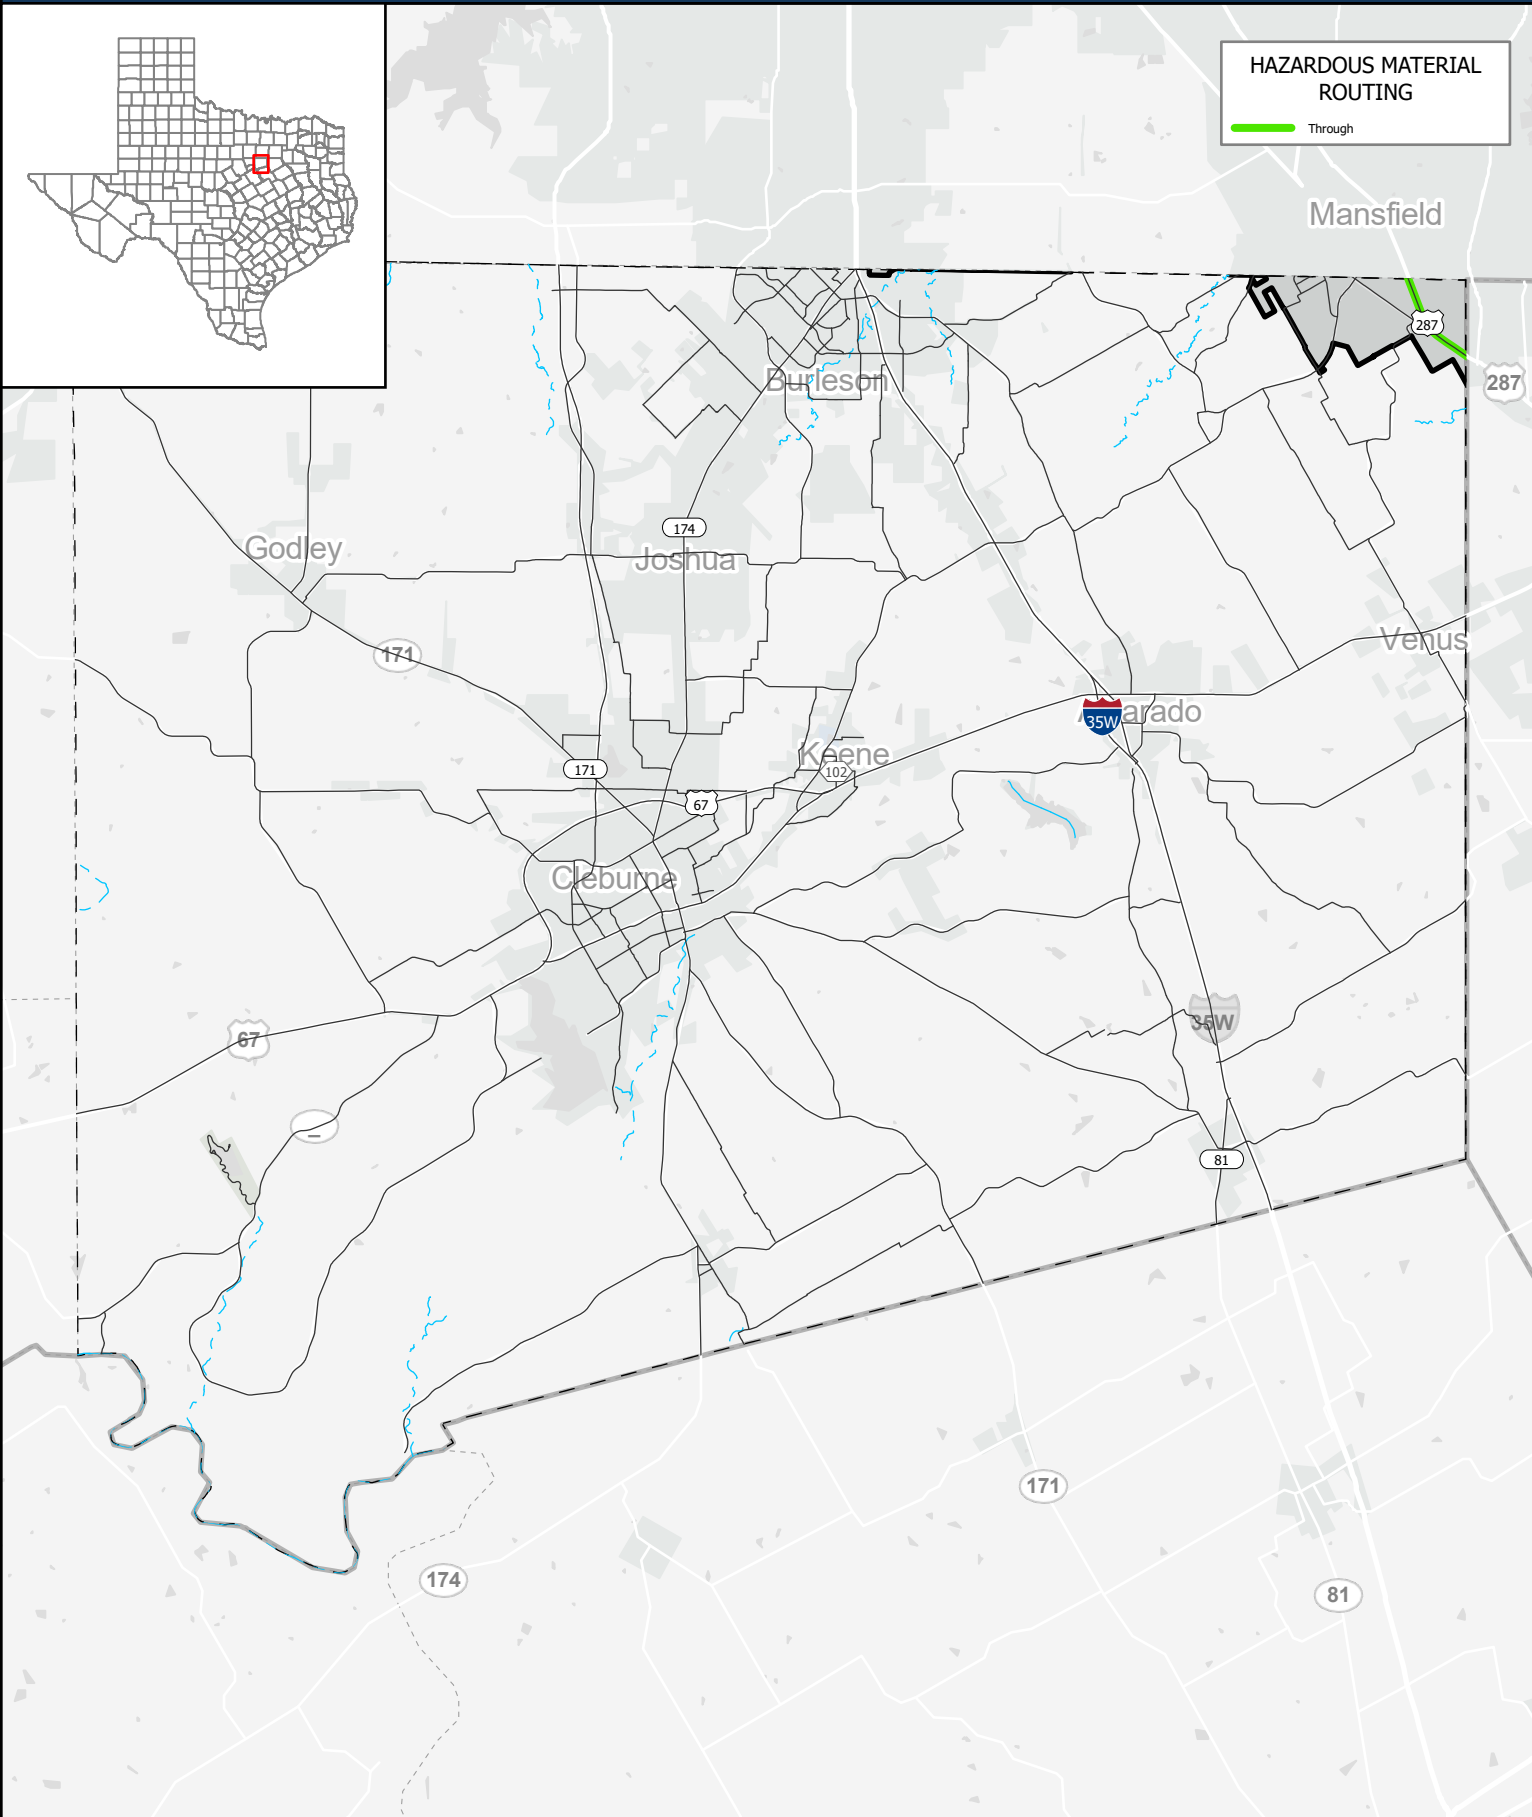

HAZARDOUS MATERIAL ROUTING
Through