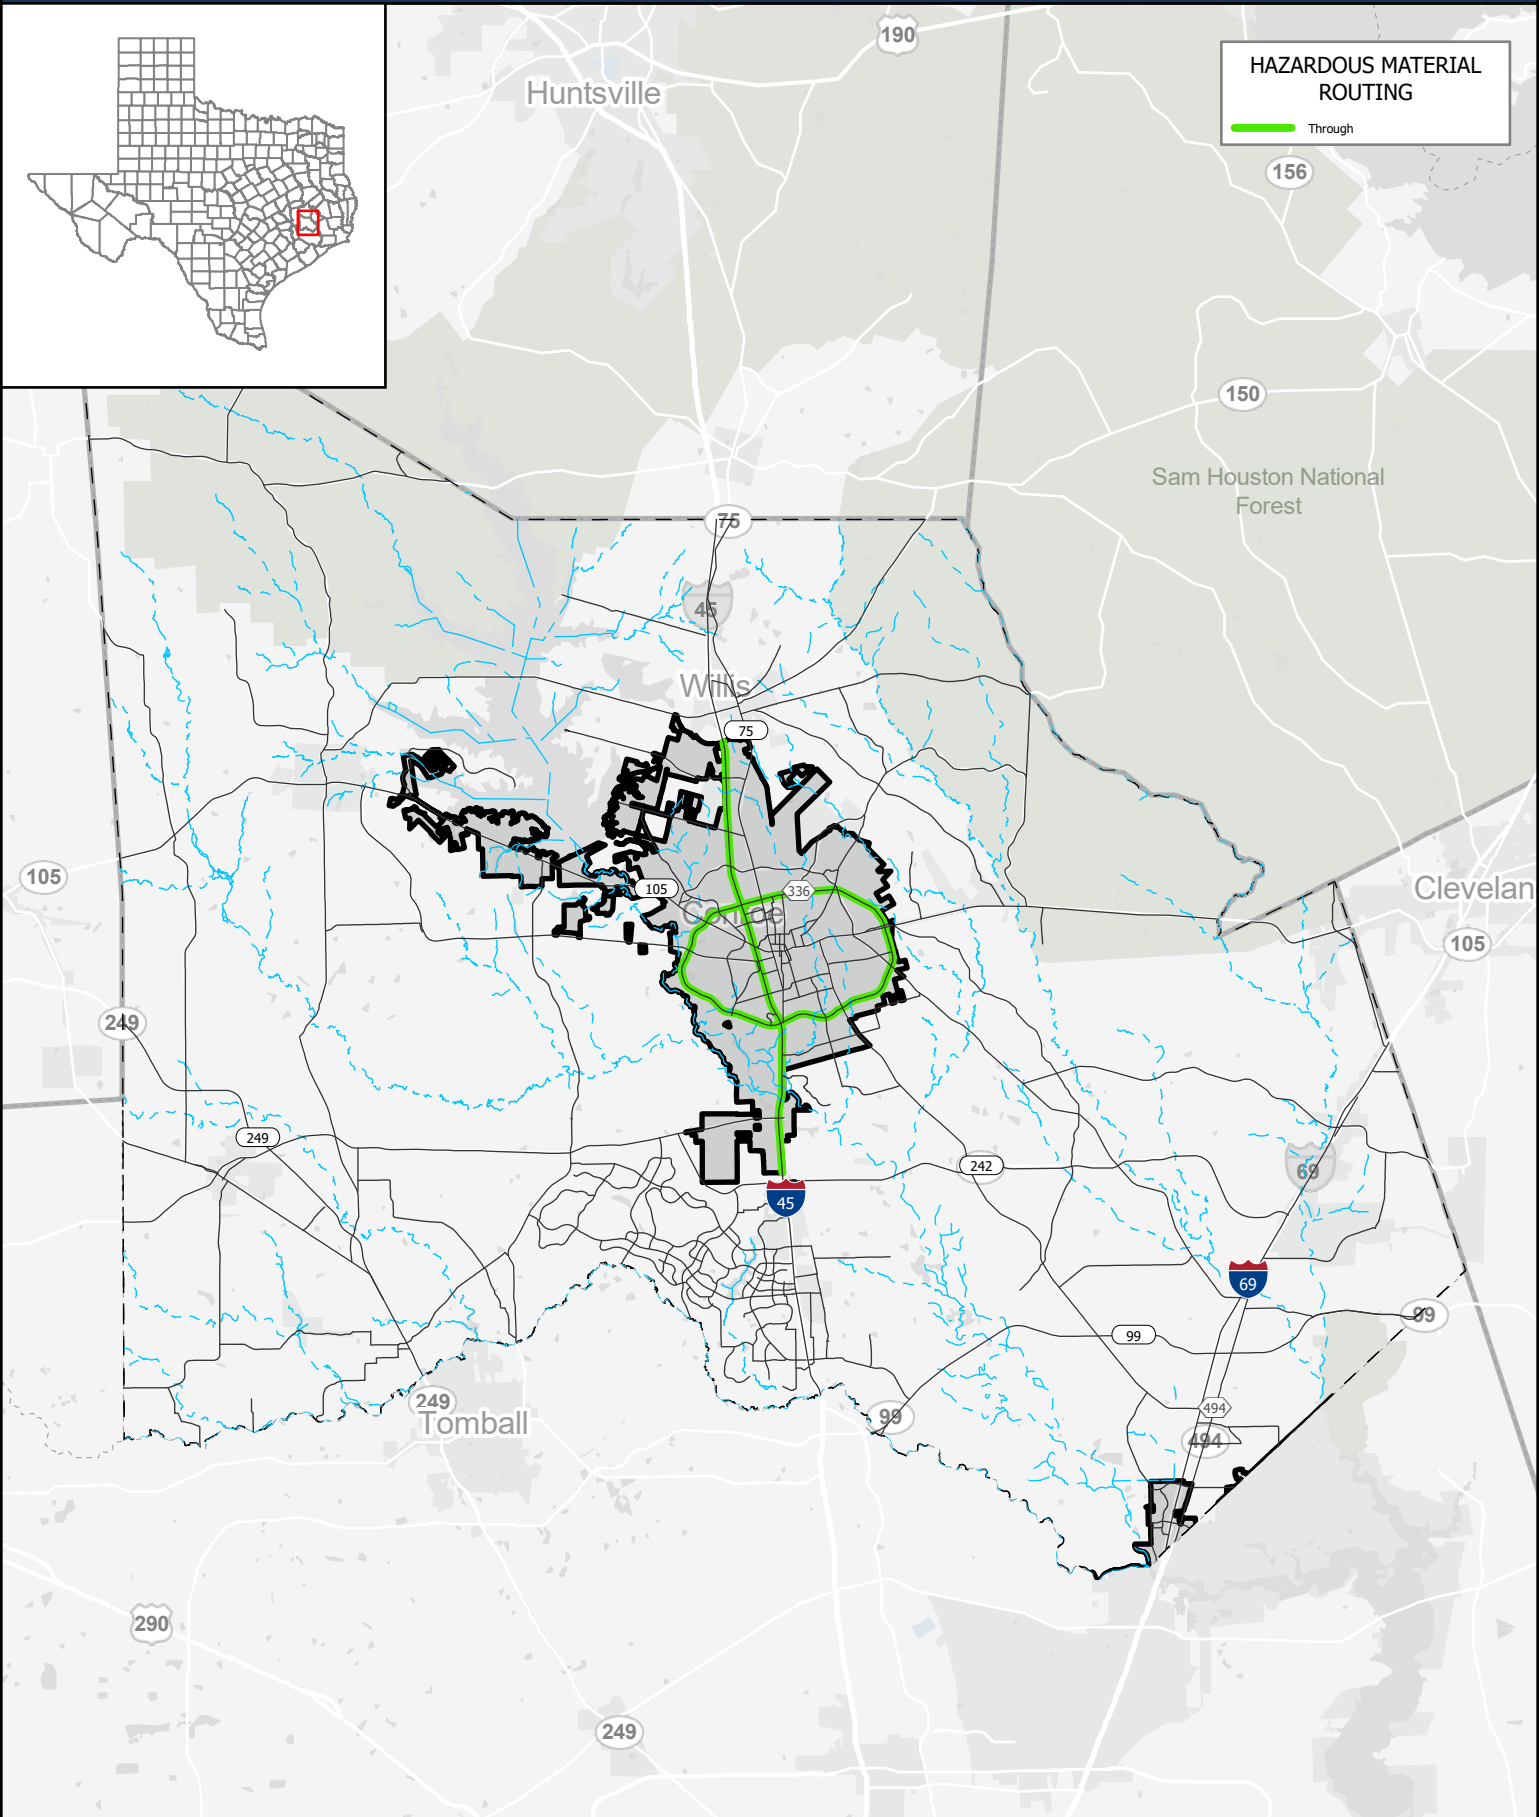

HAZARDOUS MATERIAL ROUTING
Through