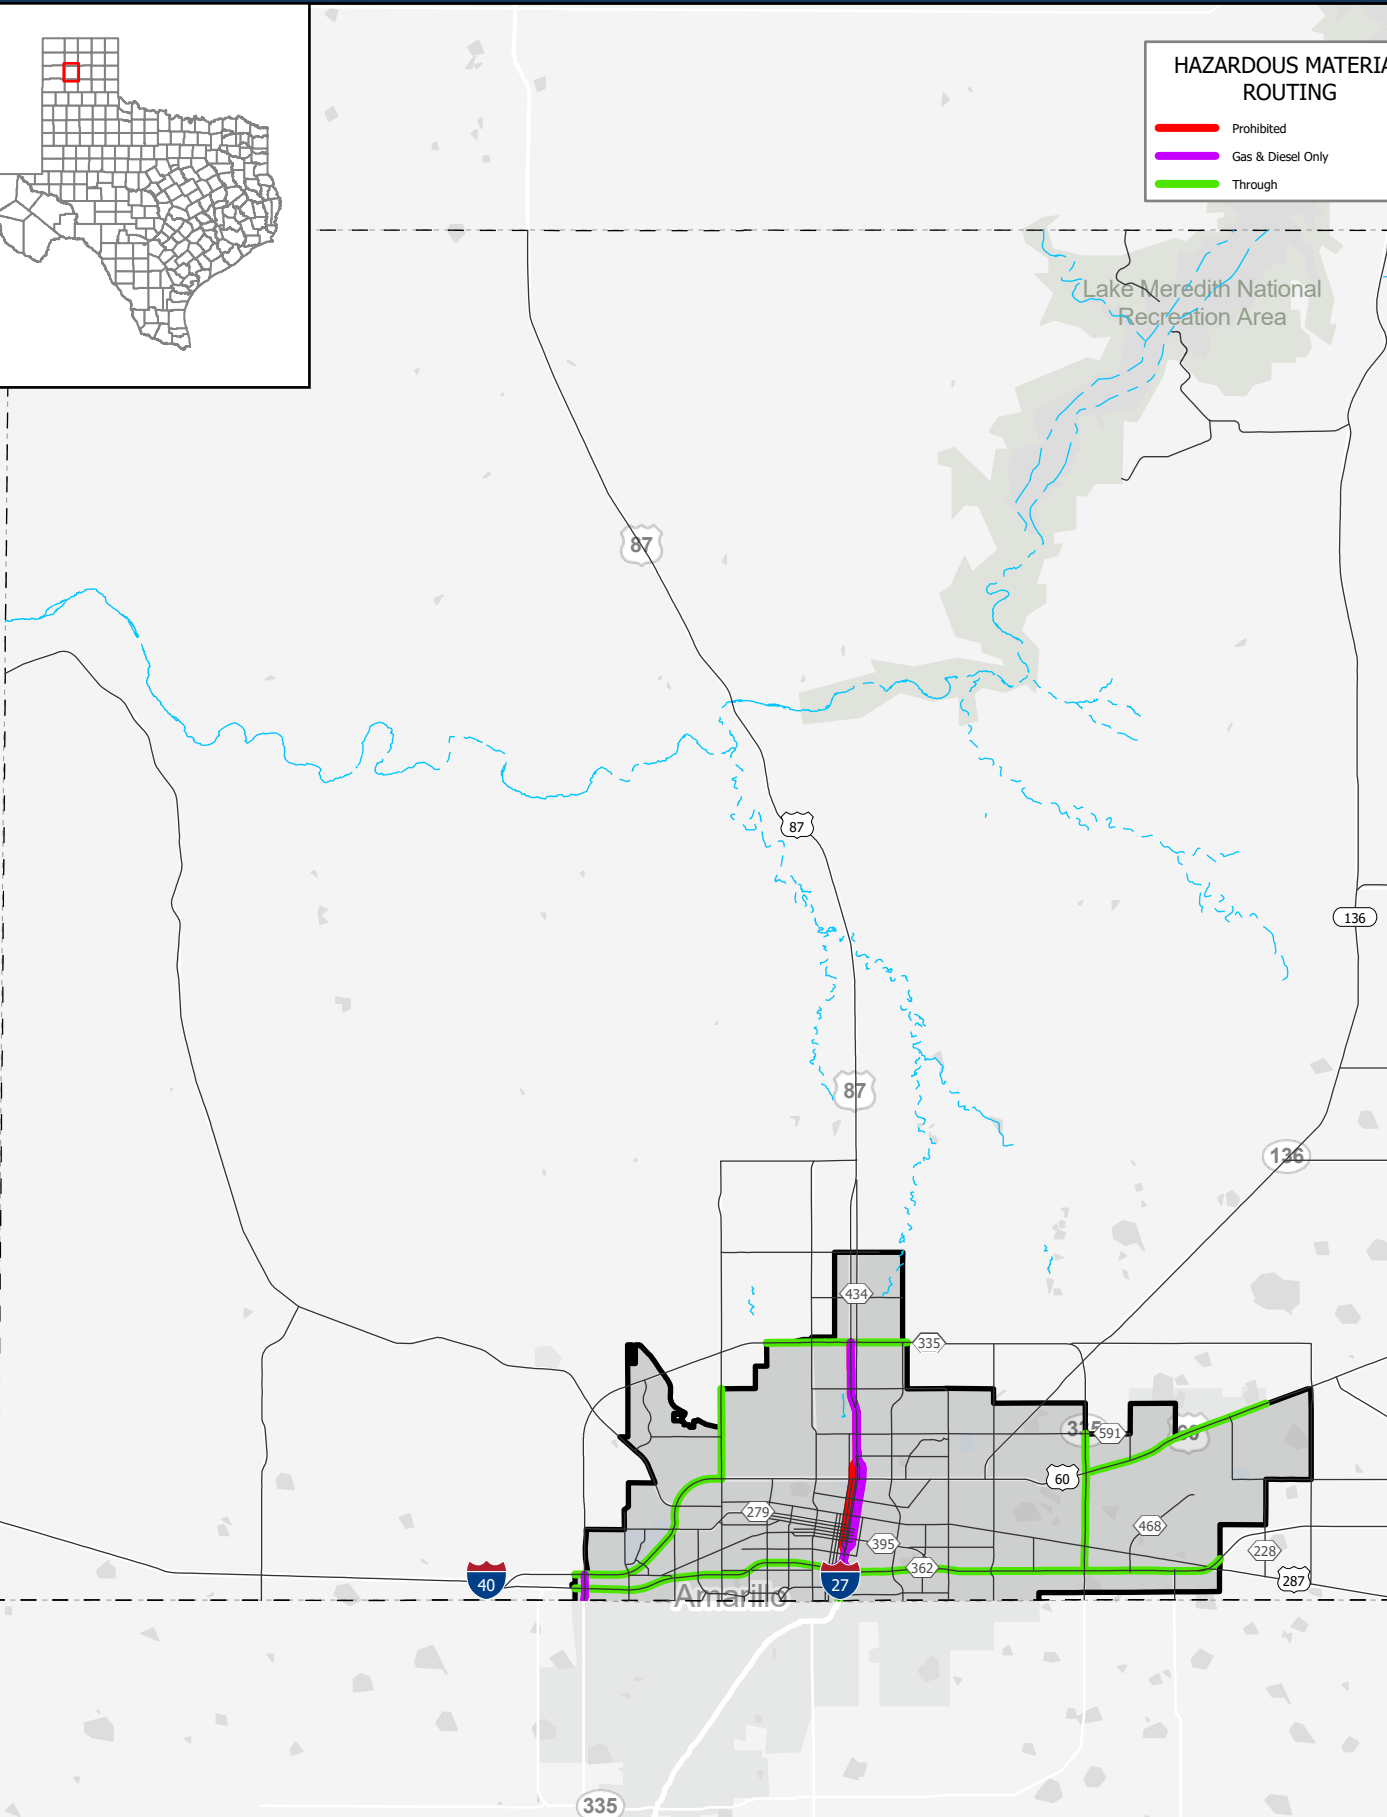

HAZARDOUS MATERIAL ROUTING

- █ Prohibited
- █ Gas & Diesel Only
- █ Through