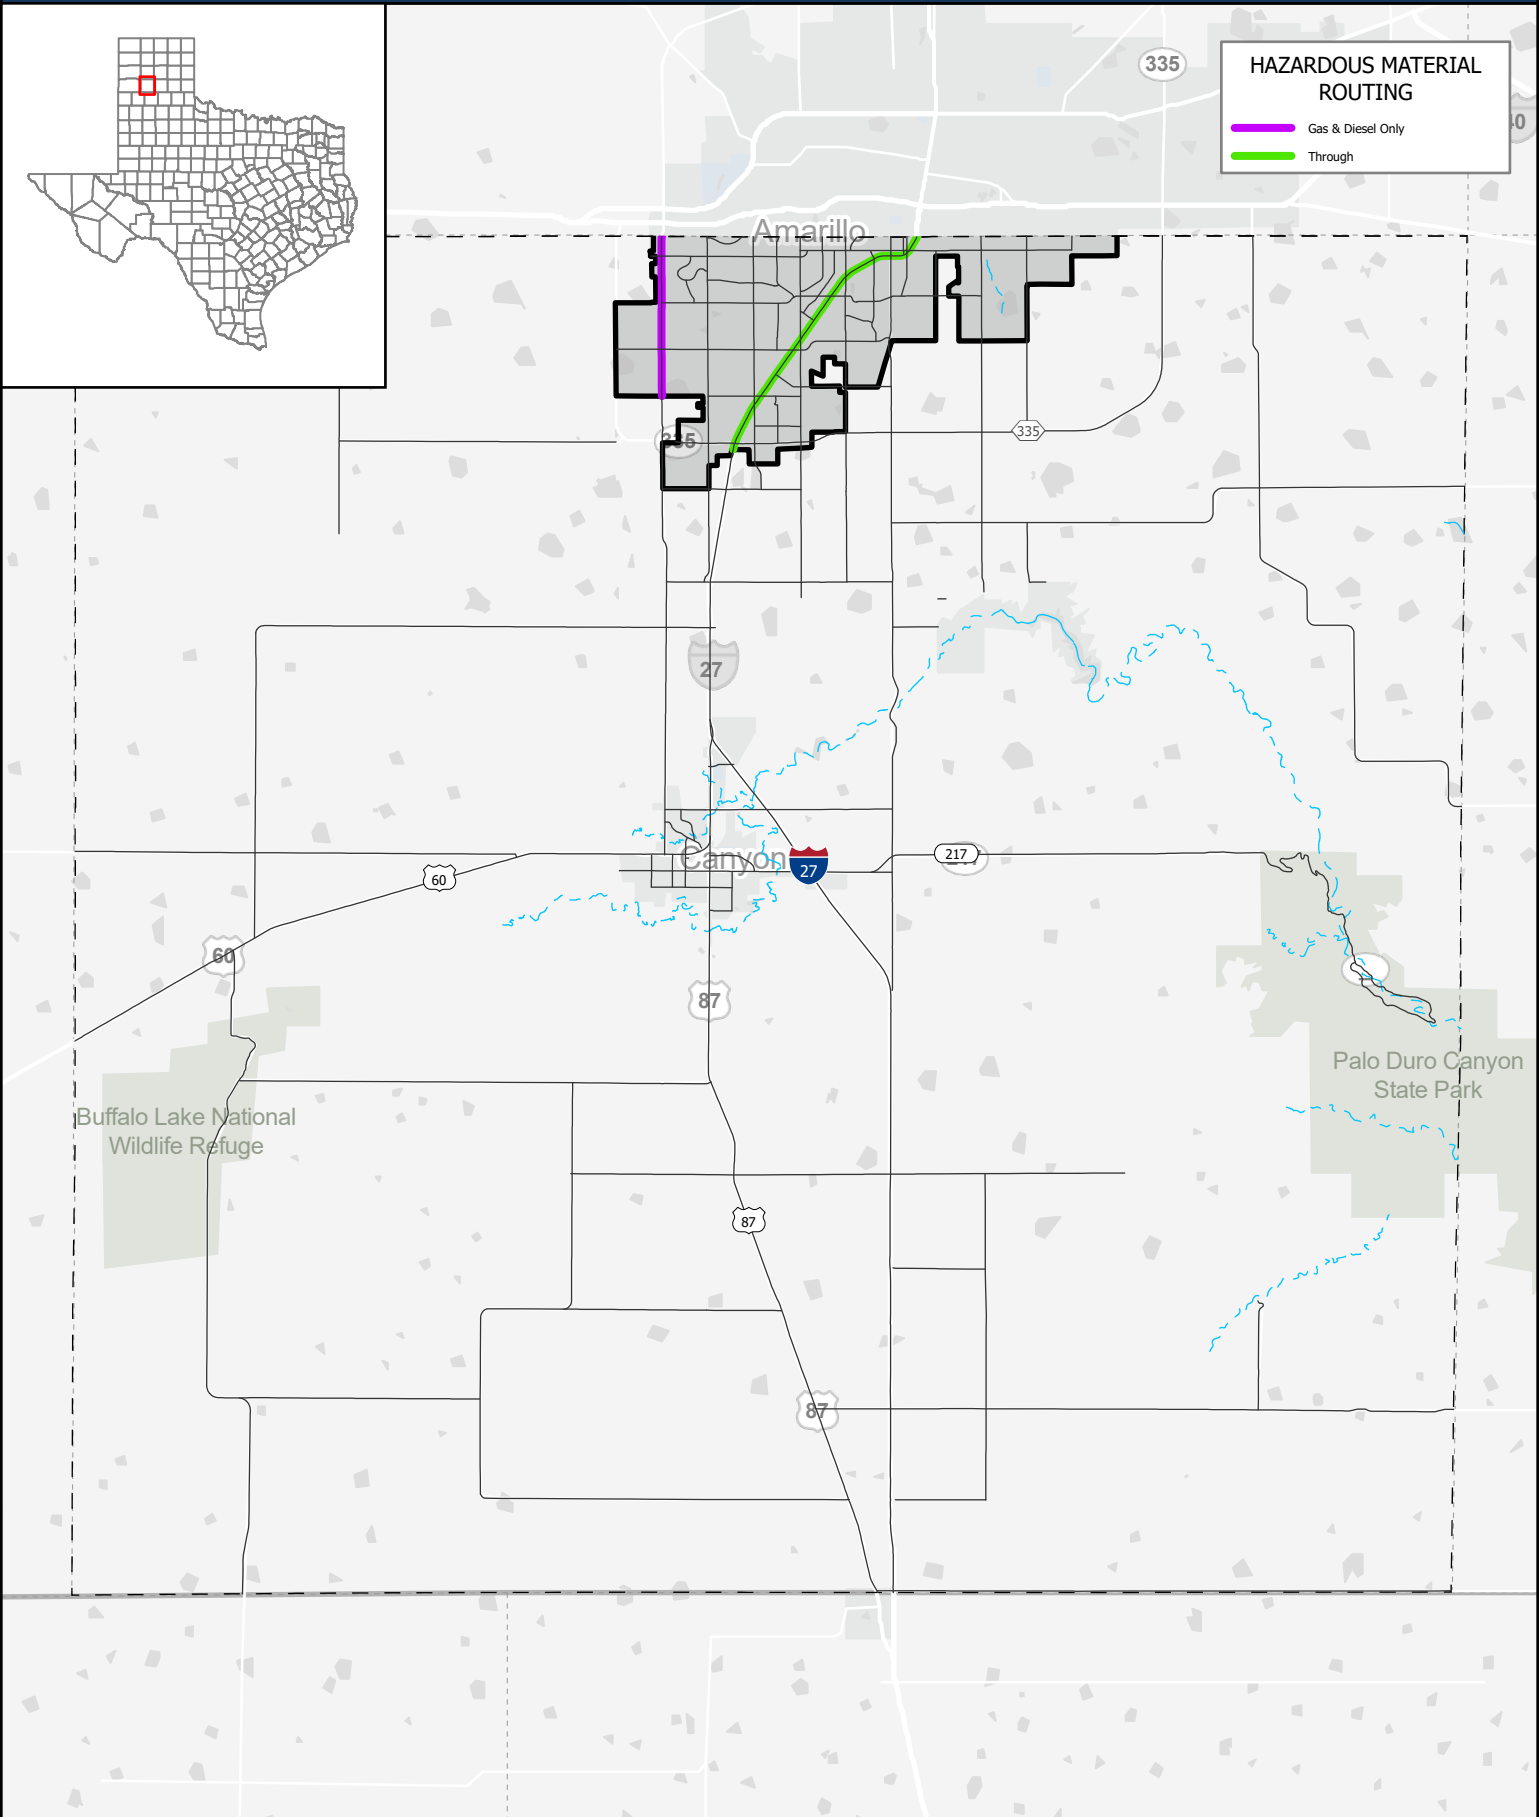

HAZARDOUS MATERIAL ROUTING

- Gas & Diesel Only
- Through