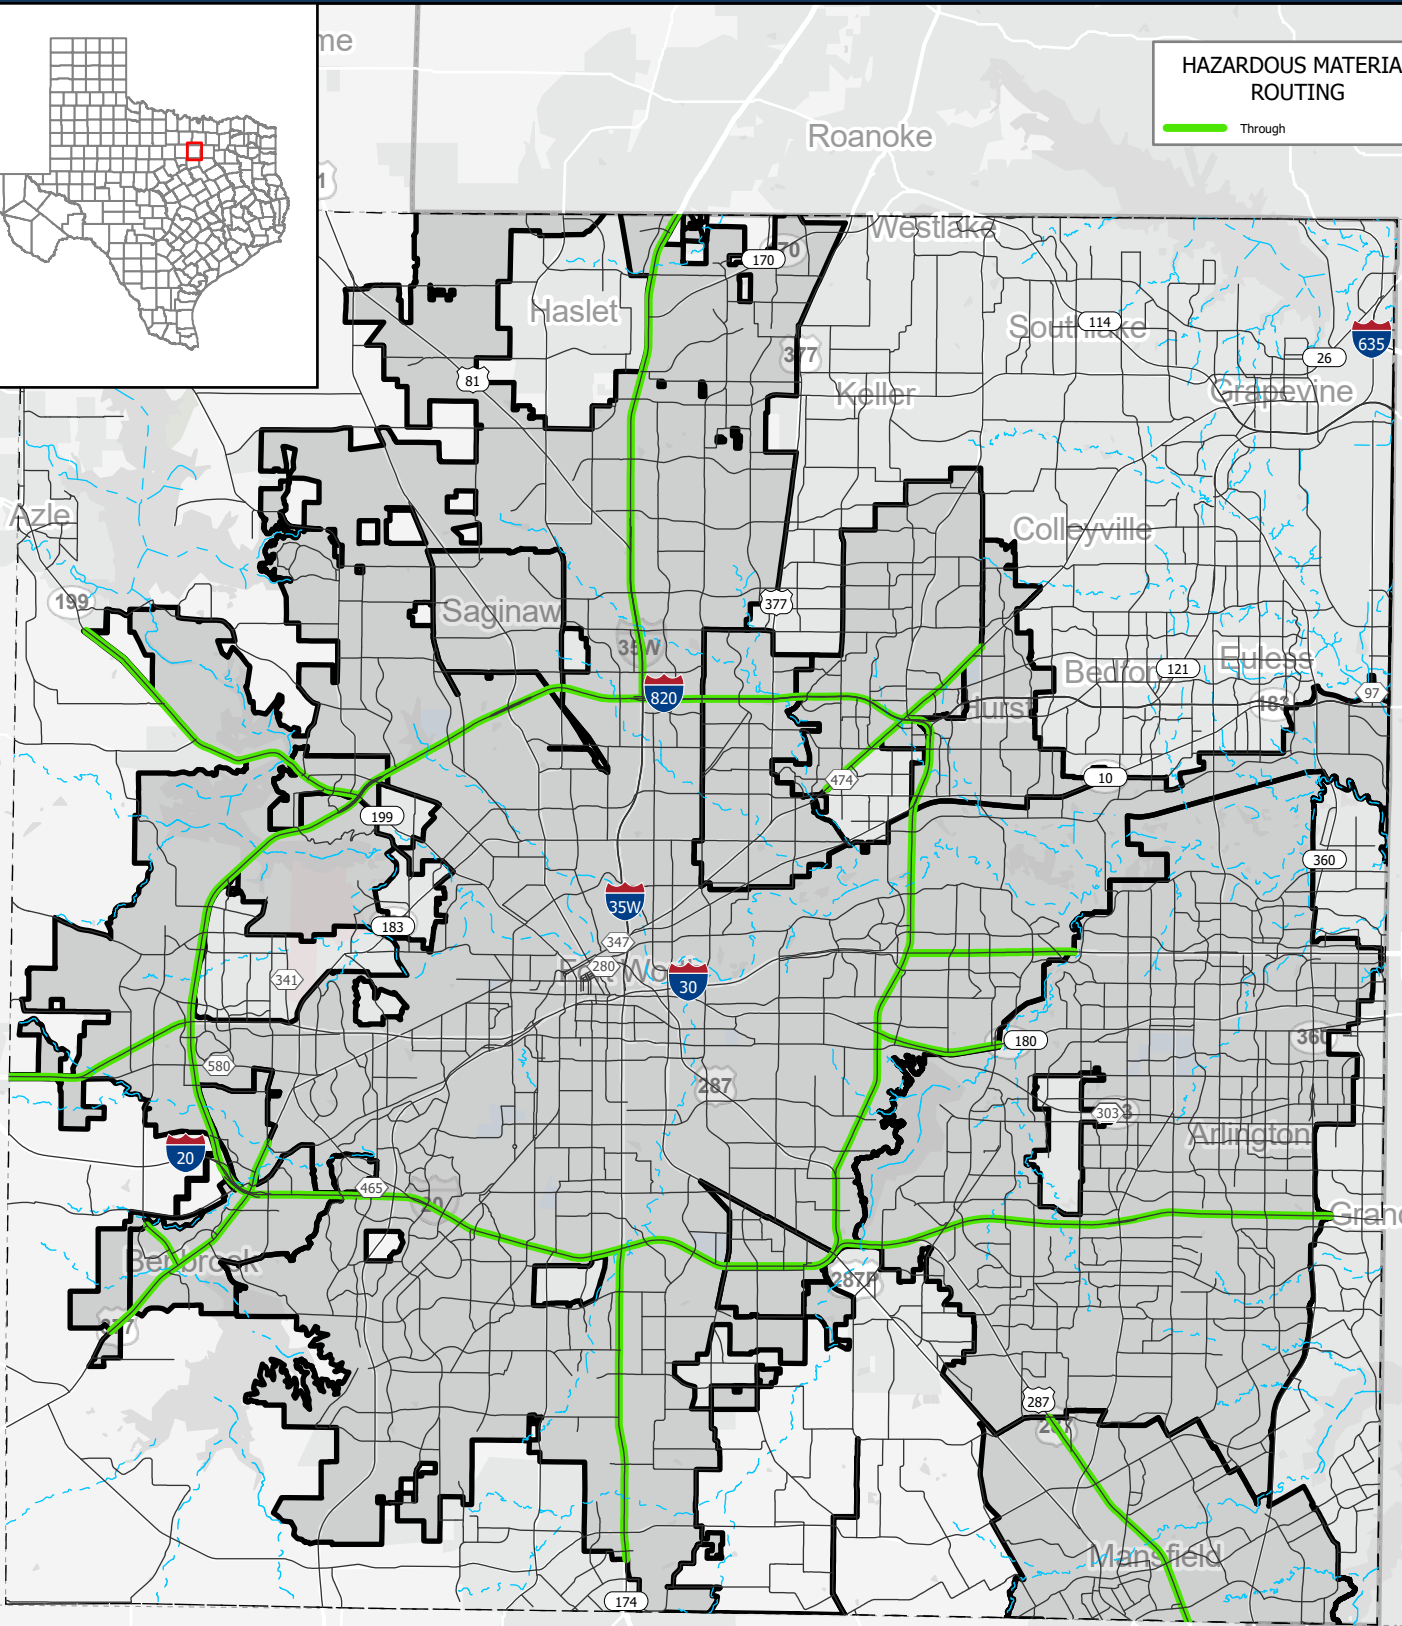

HAZARDOUS MATERIAL ROUTING

Through