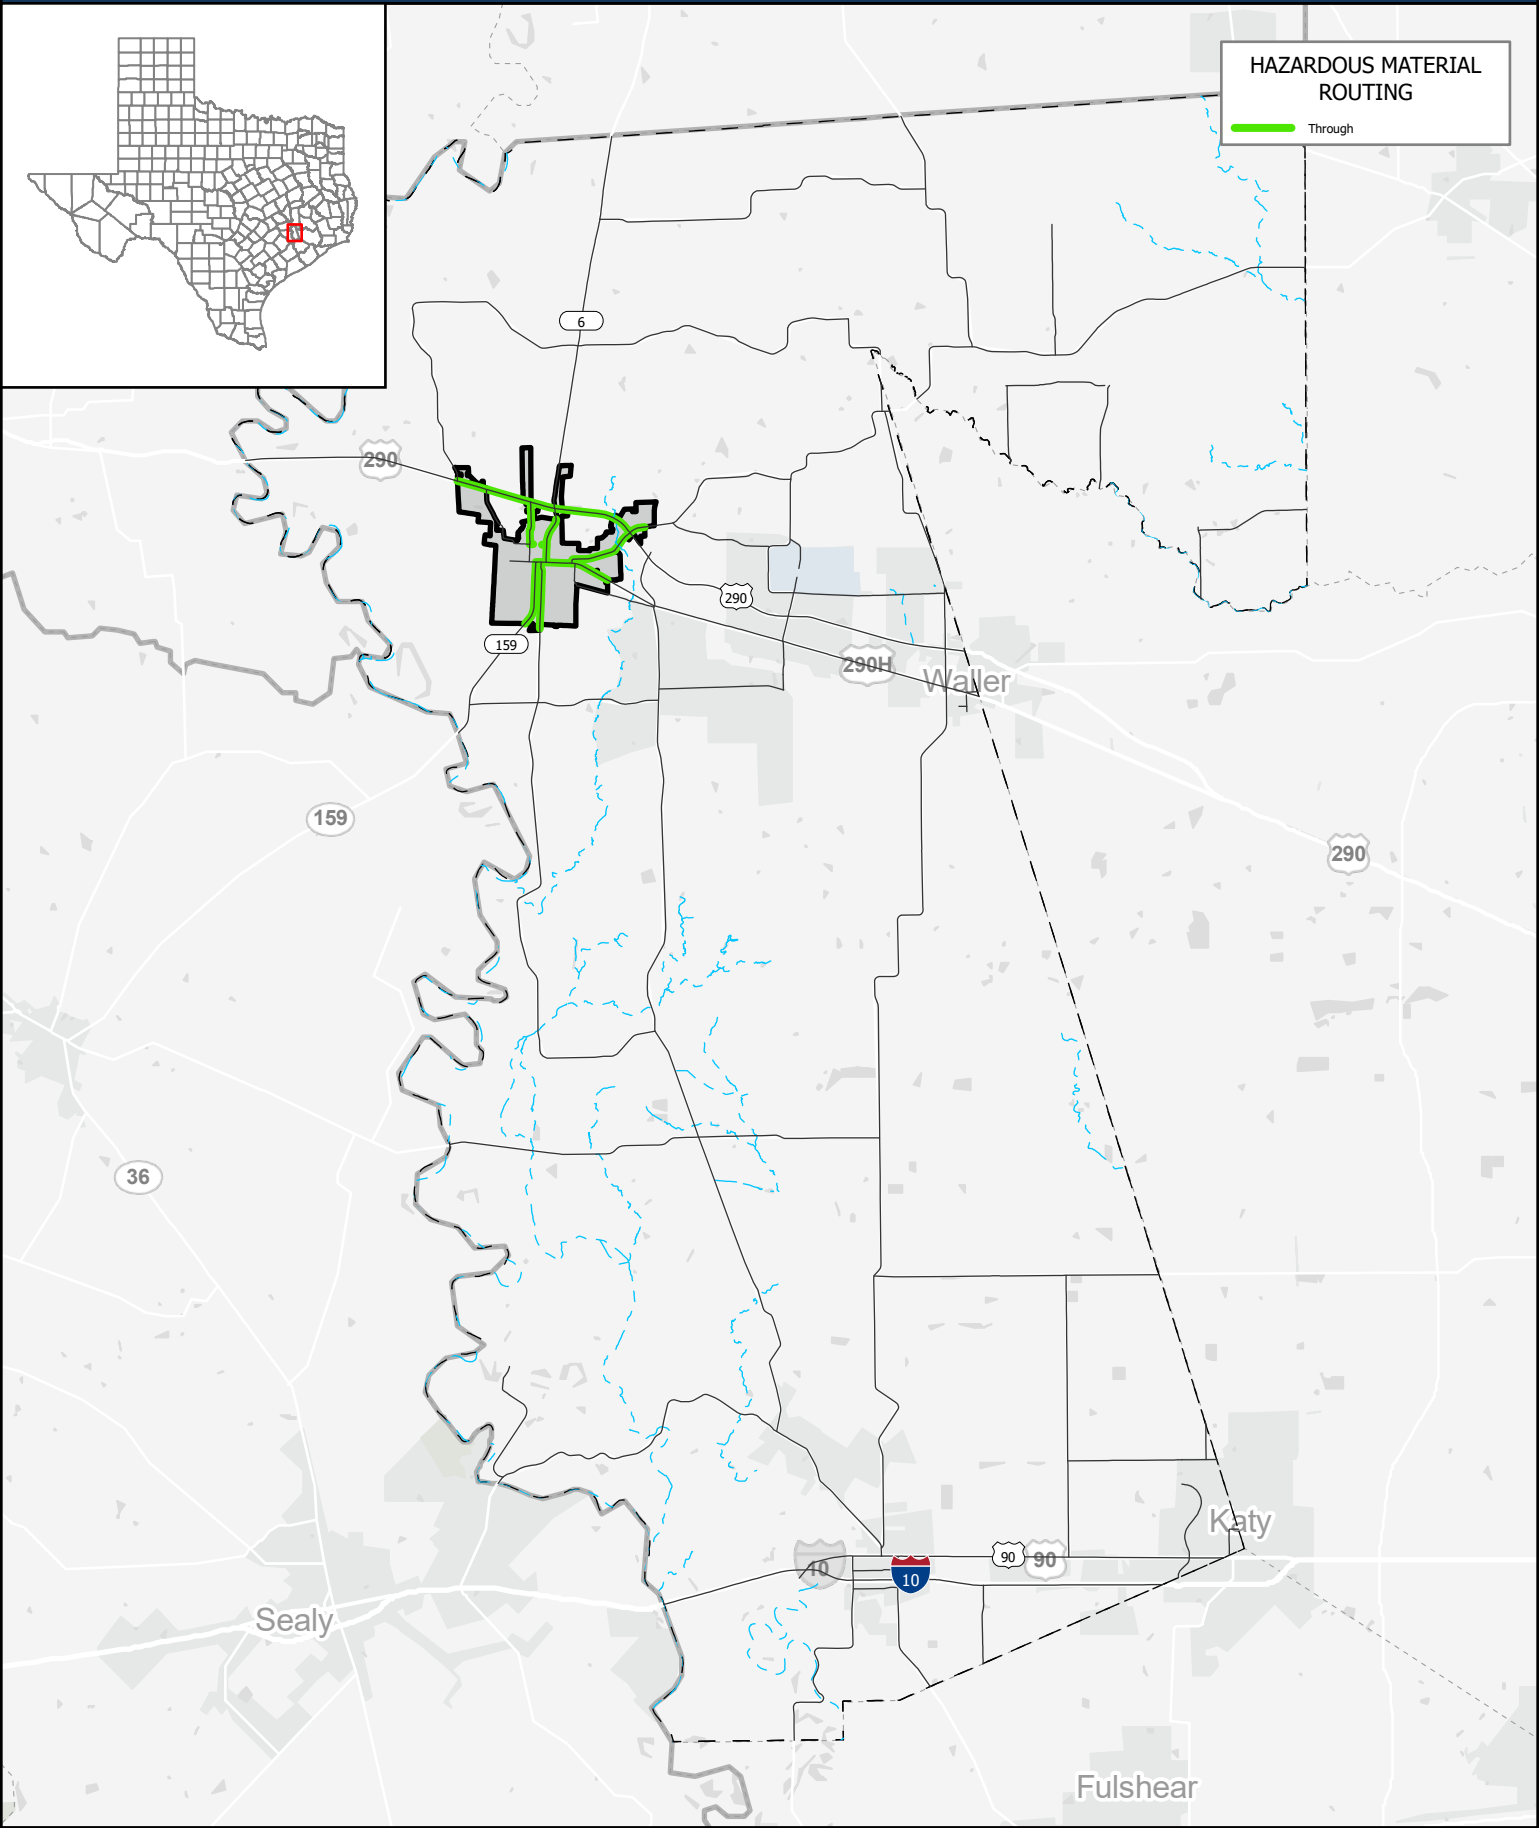

HAZARDOUS MATERIAL ROUTING
Through