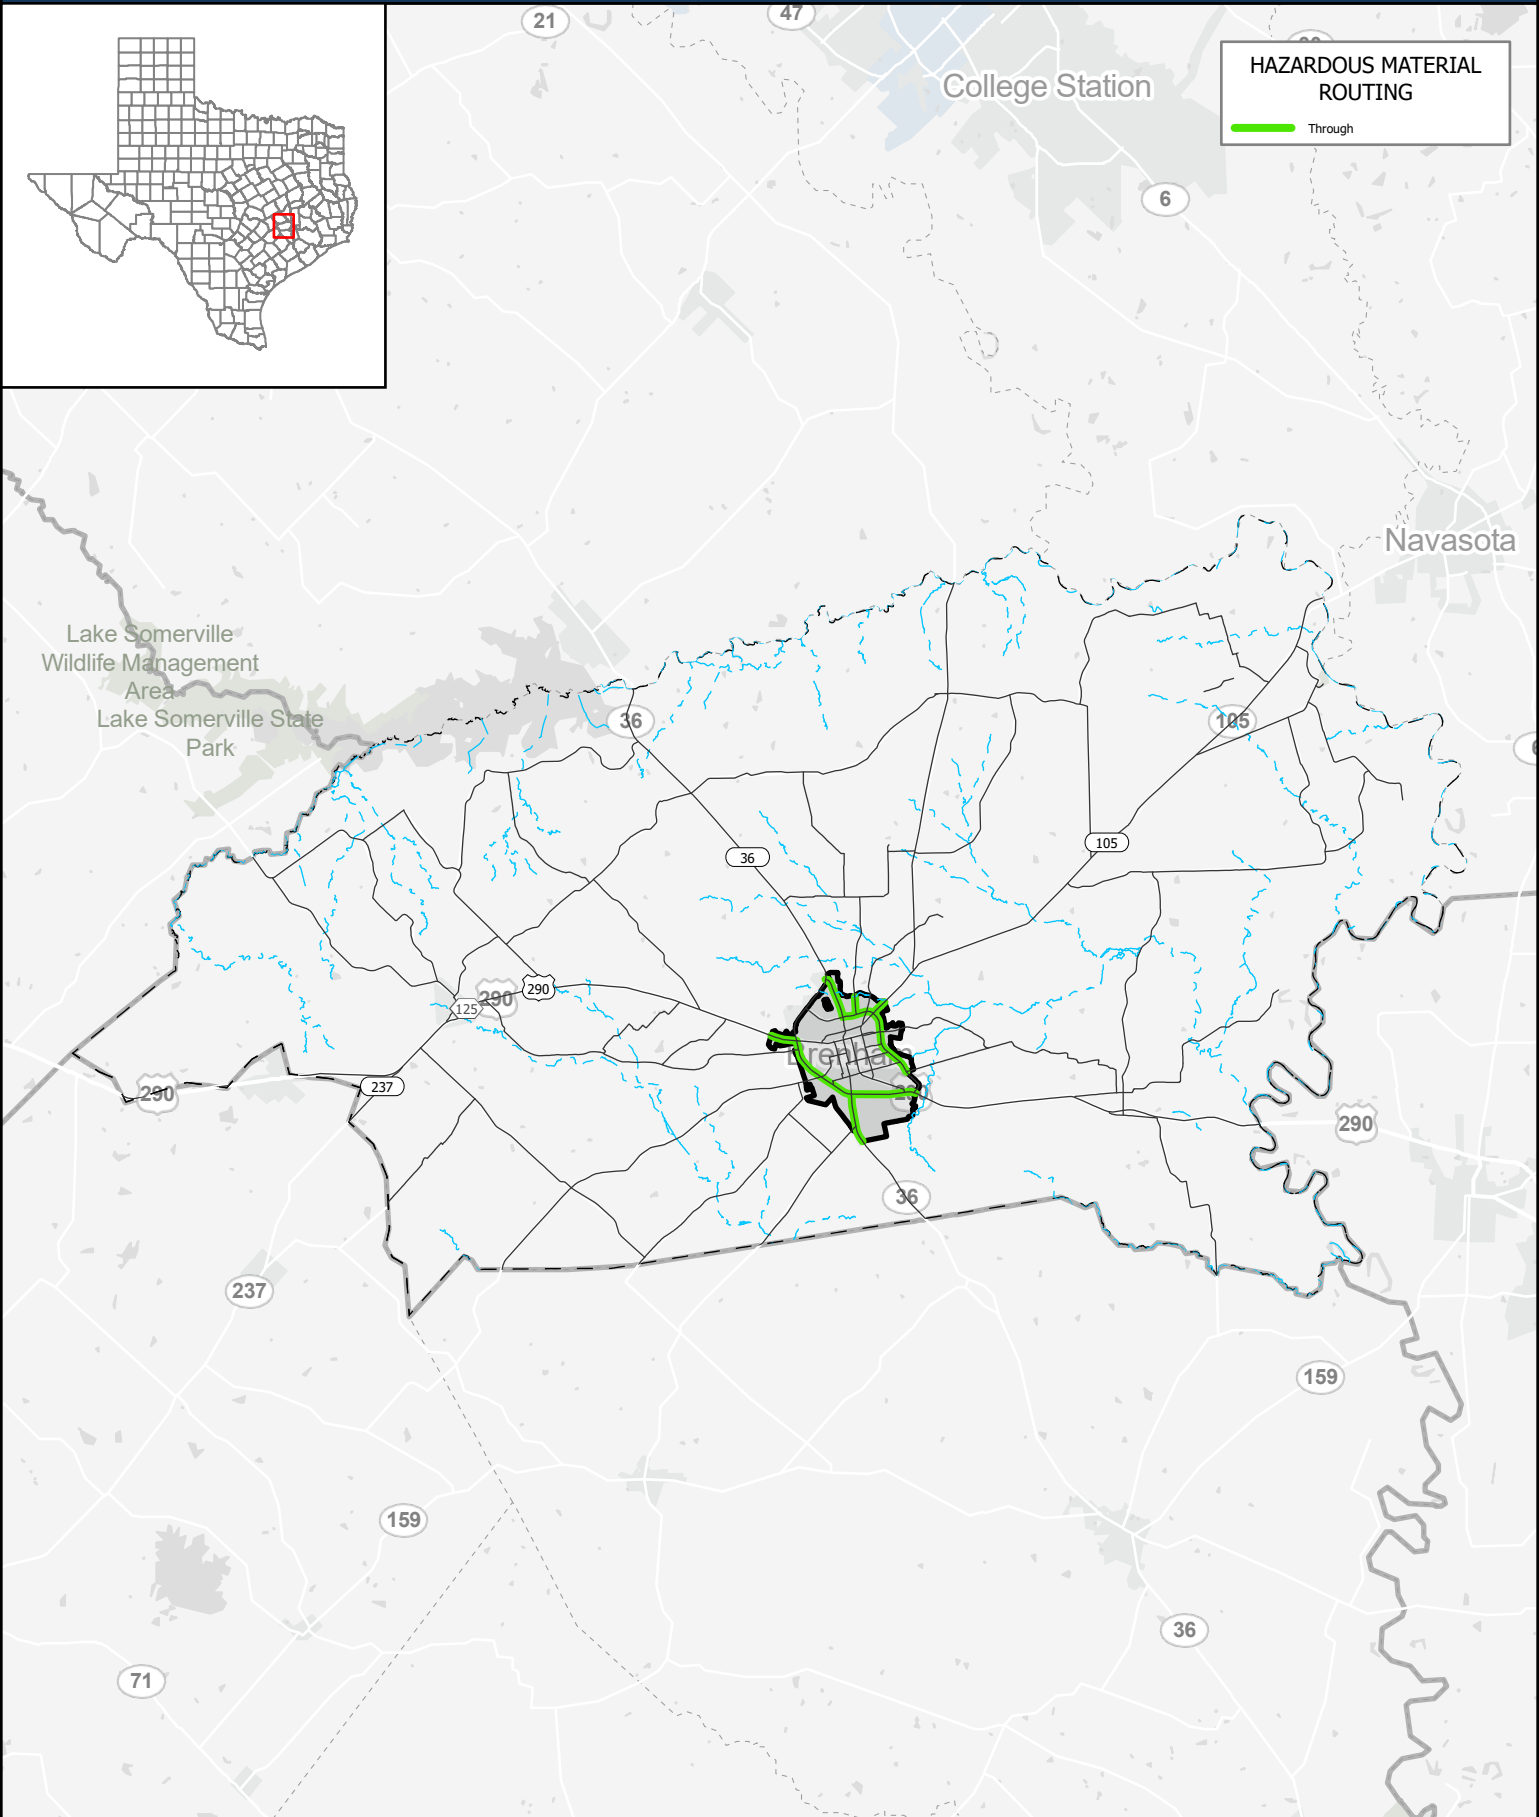

HAZARDOUS MATERIAL ROUTING

Through