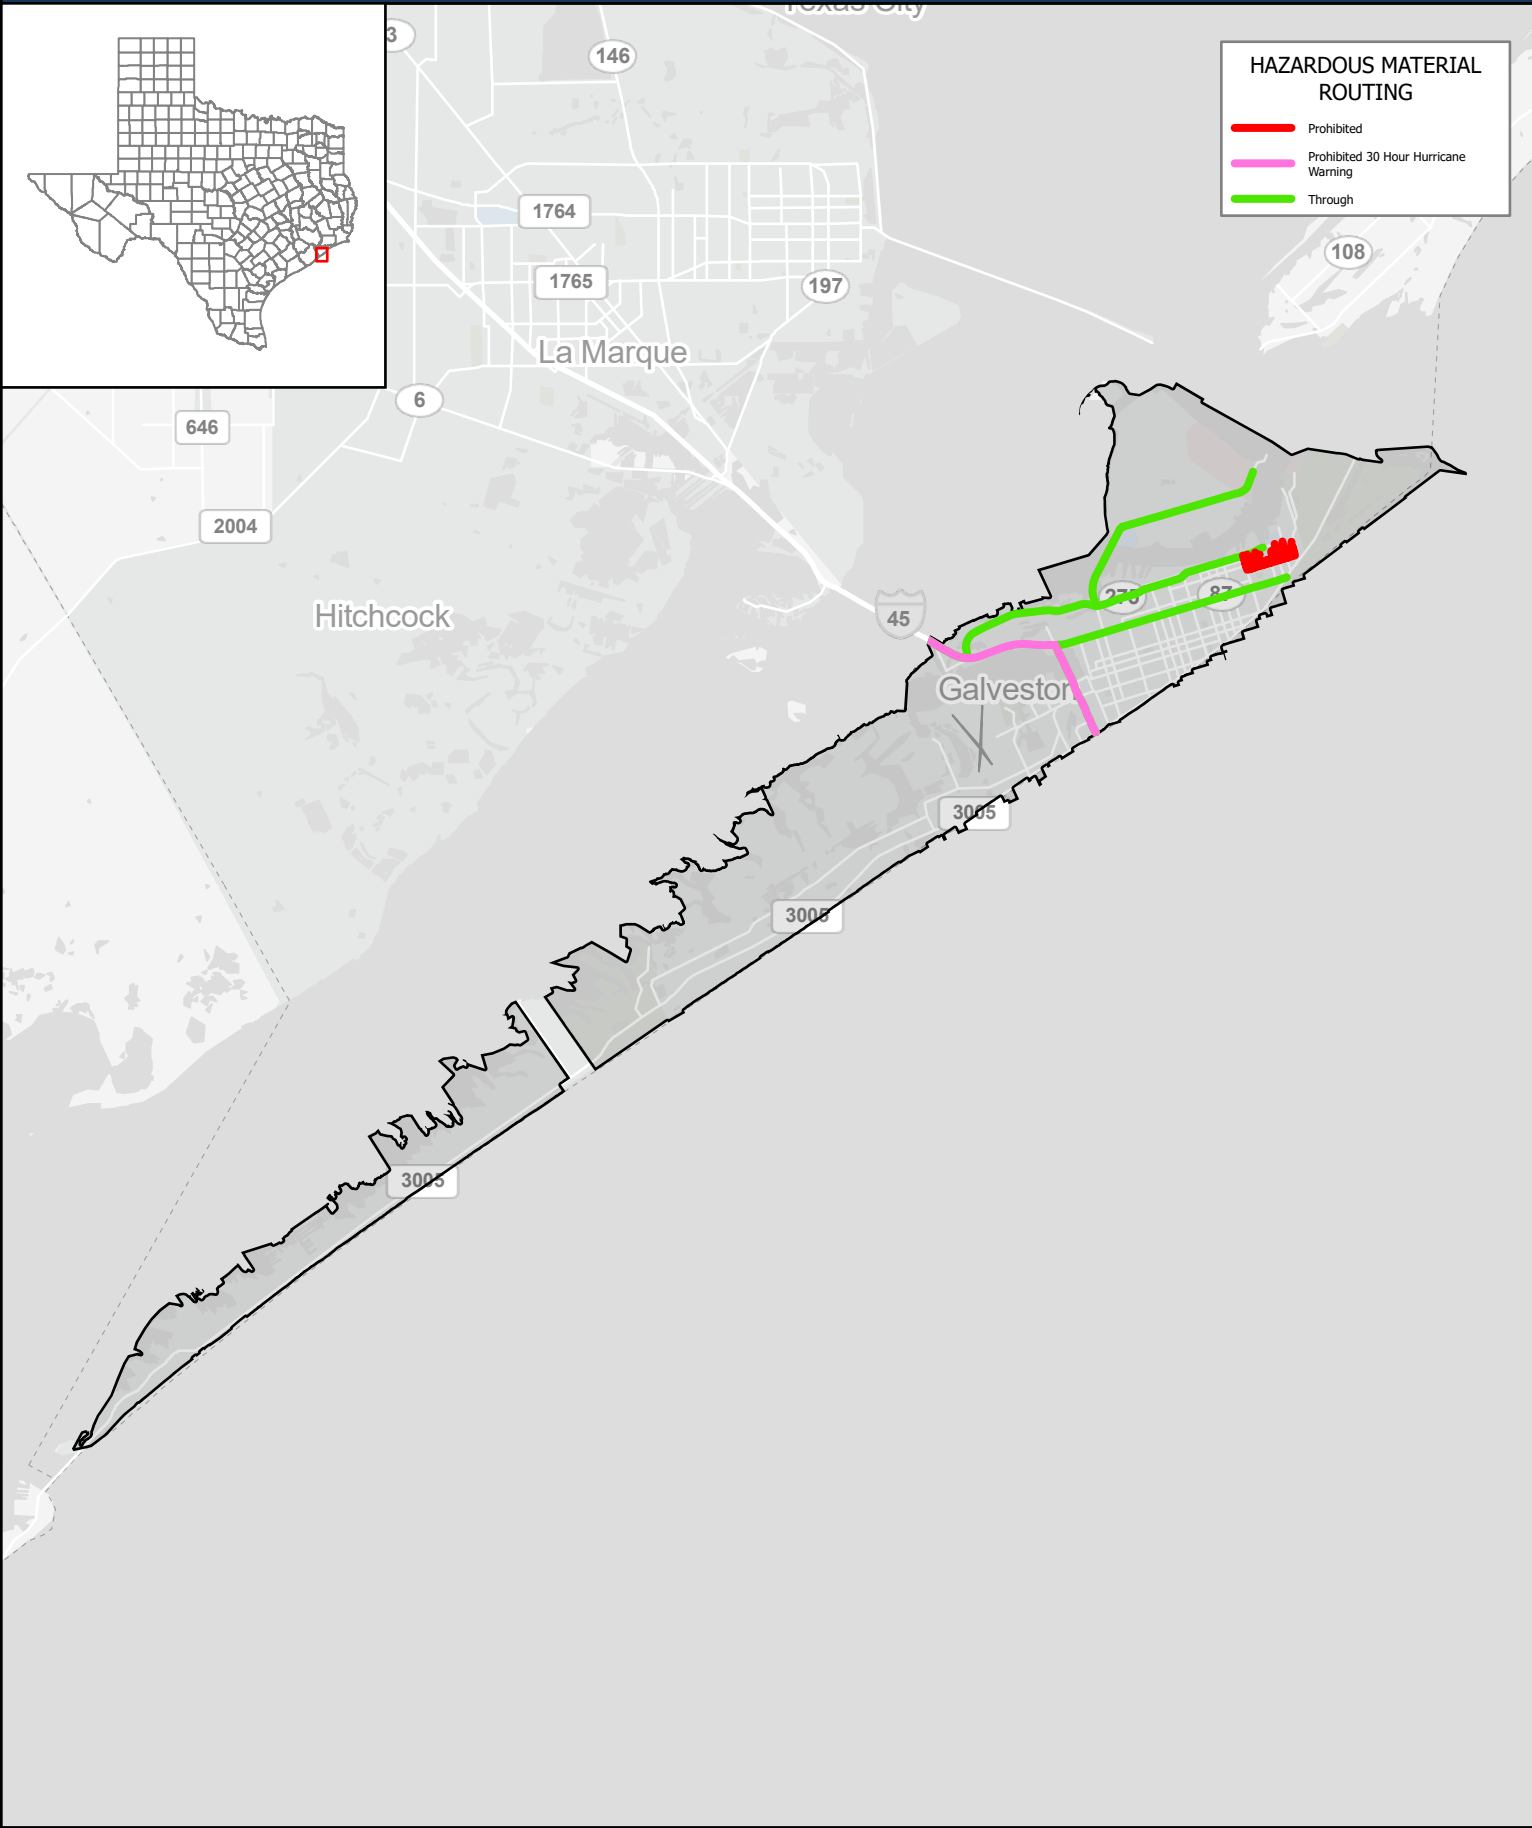

HAZARDOUS MATERIAL ROUTING

- Prohibited
- Prohibited 30 Hour Hurricane Warning
- Through