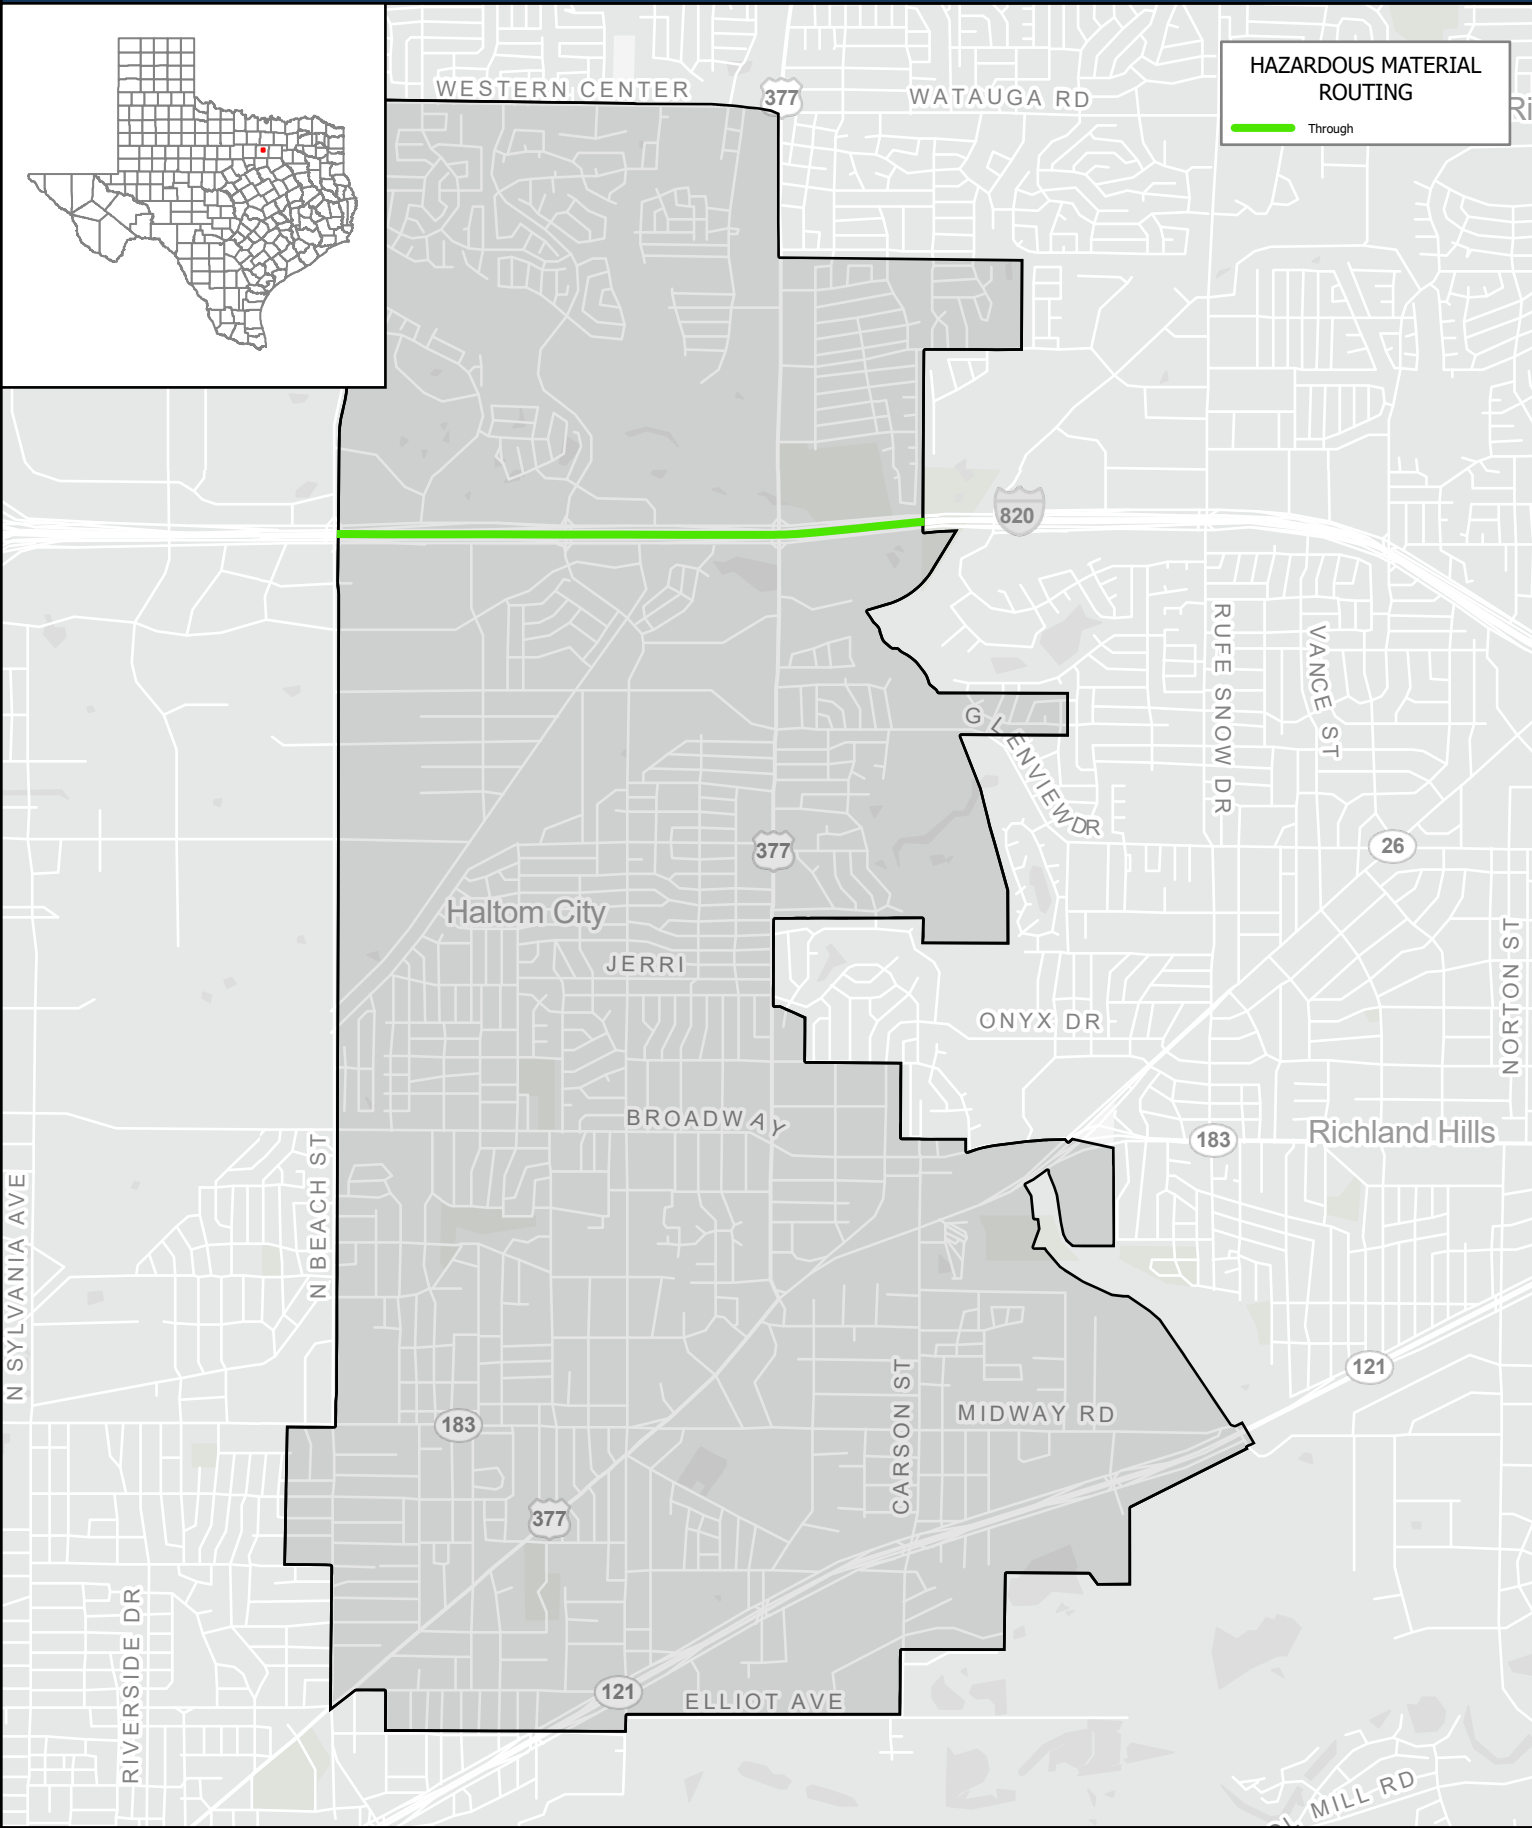

HAZARDOUS MATERIAL ROUTING
Through