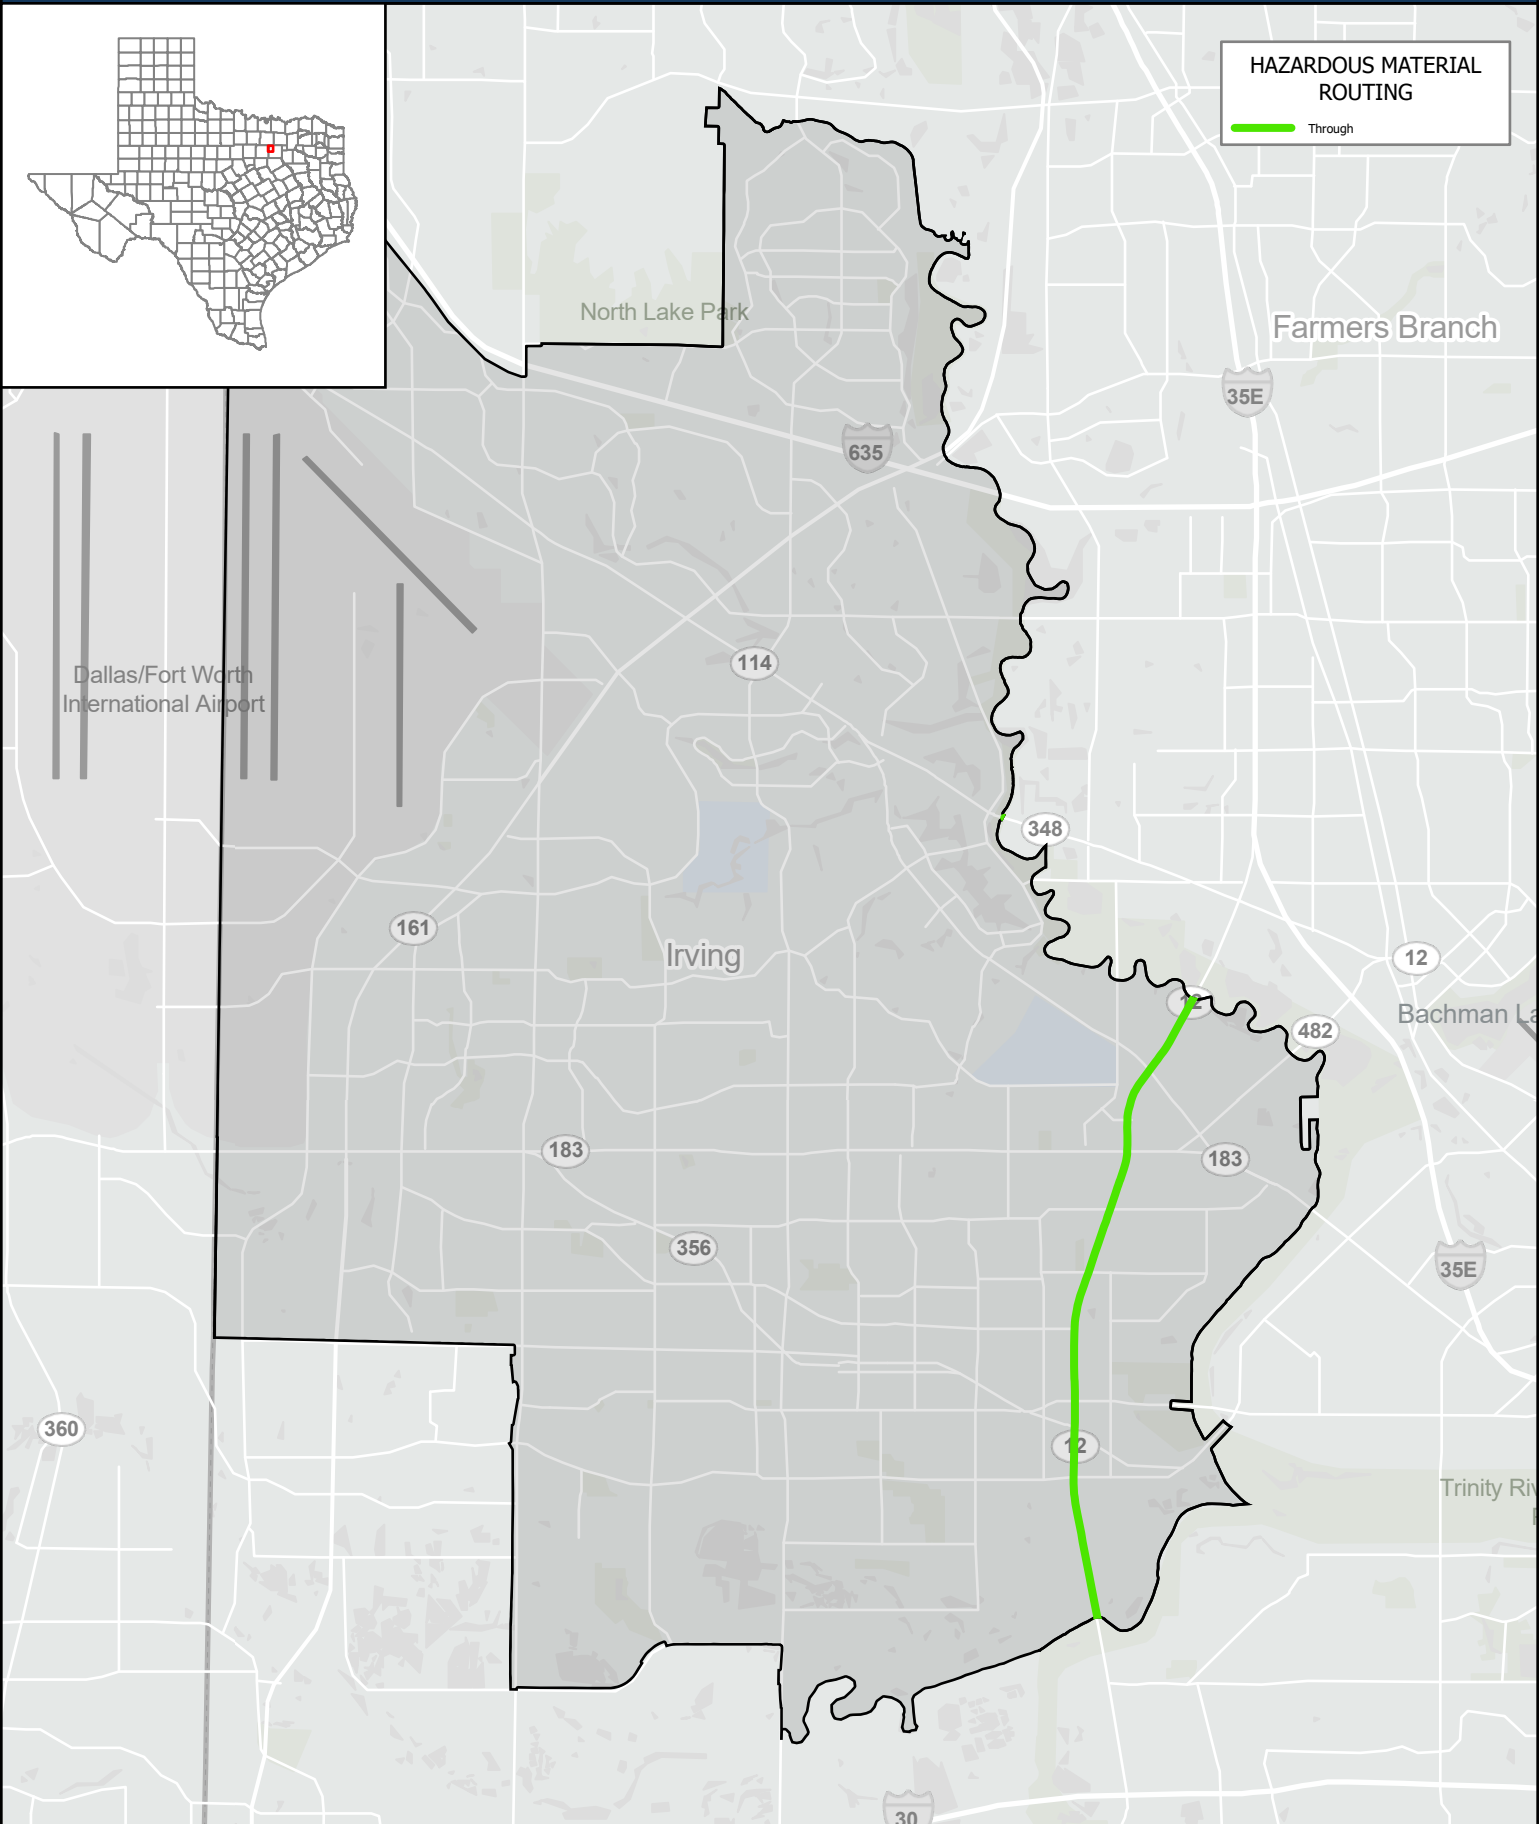

HAZARDOUS MATERIAL ROUTING
Through