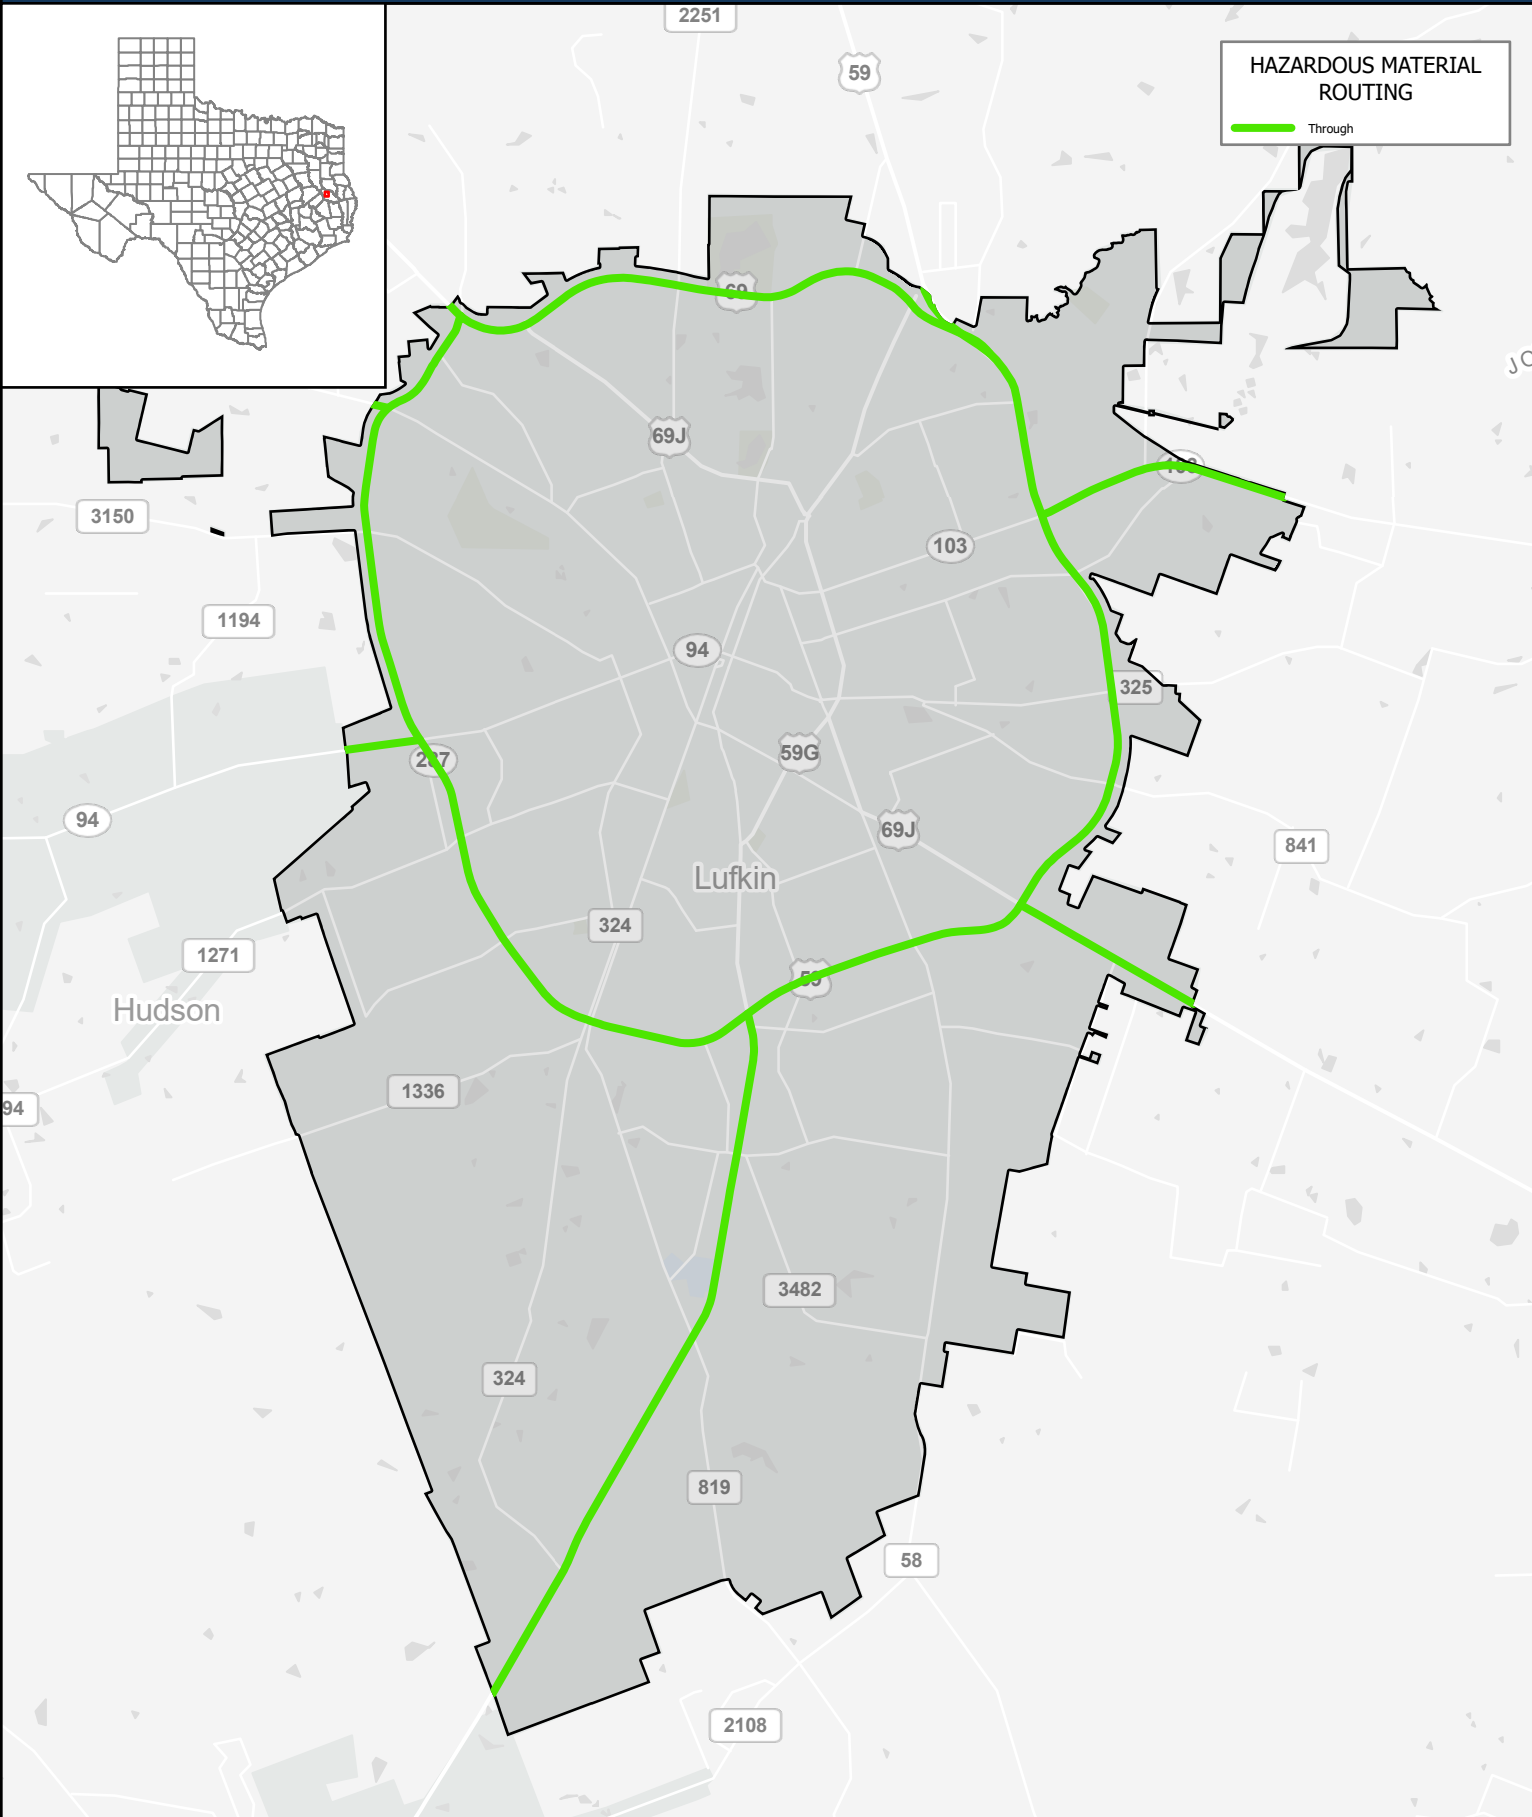

HAZARDOUS MATERIAL ROUTING
Through