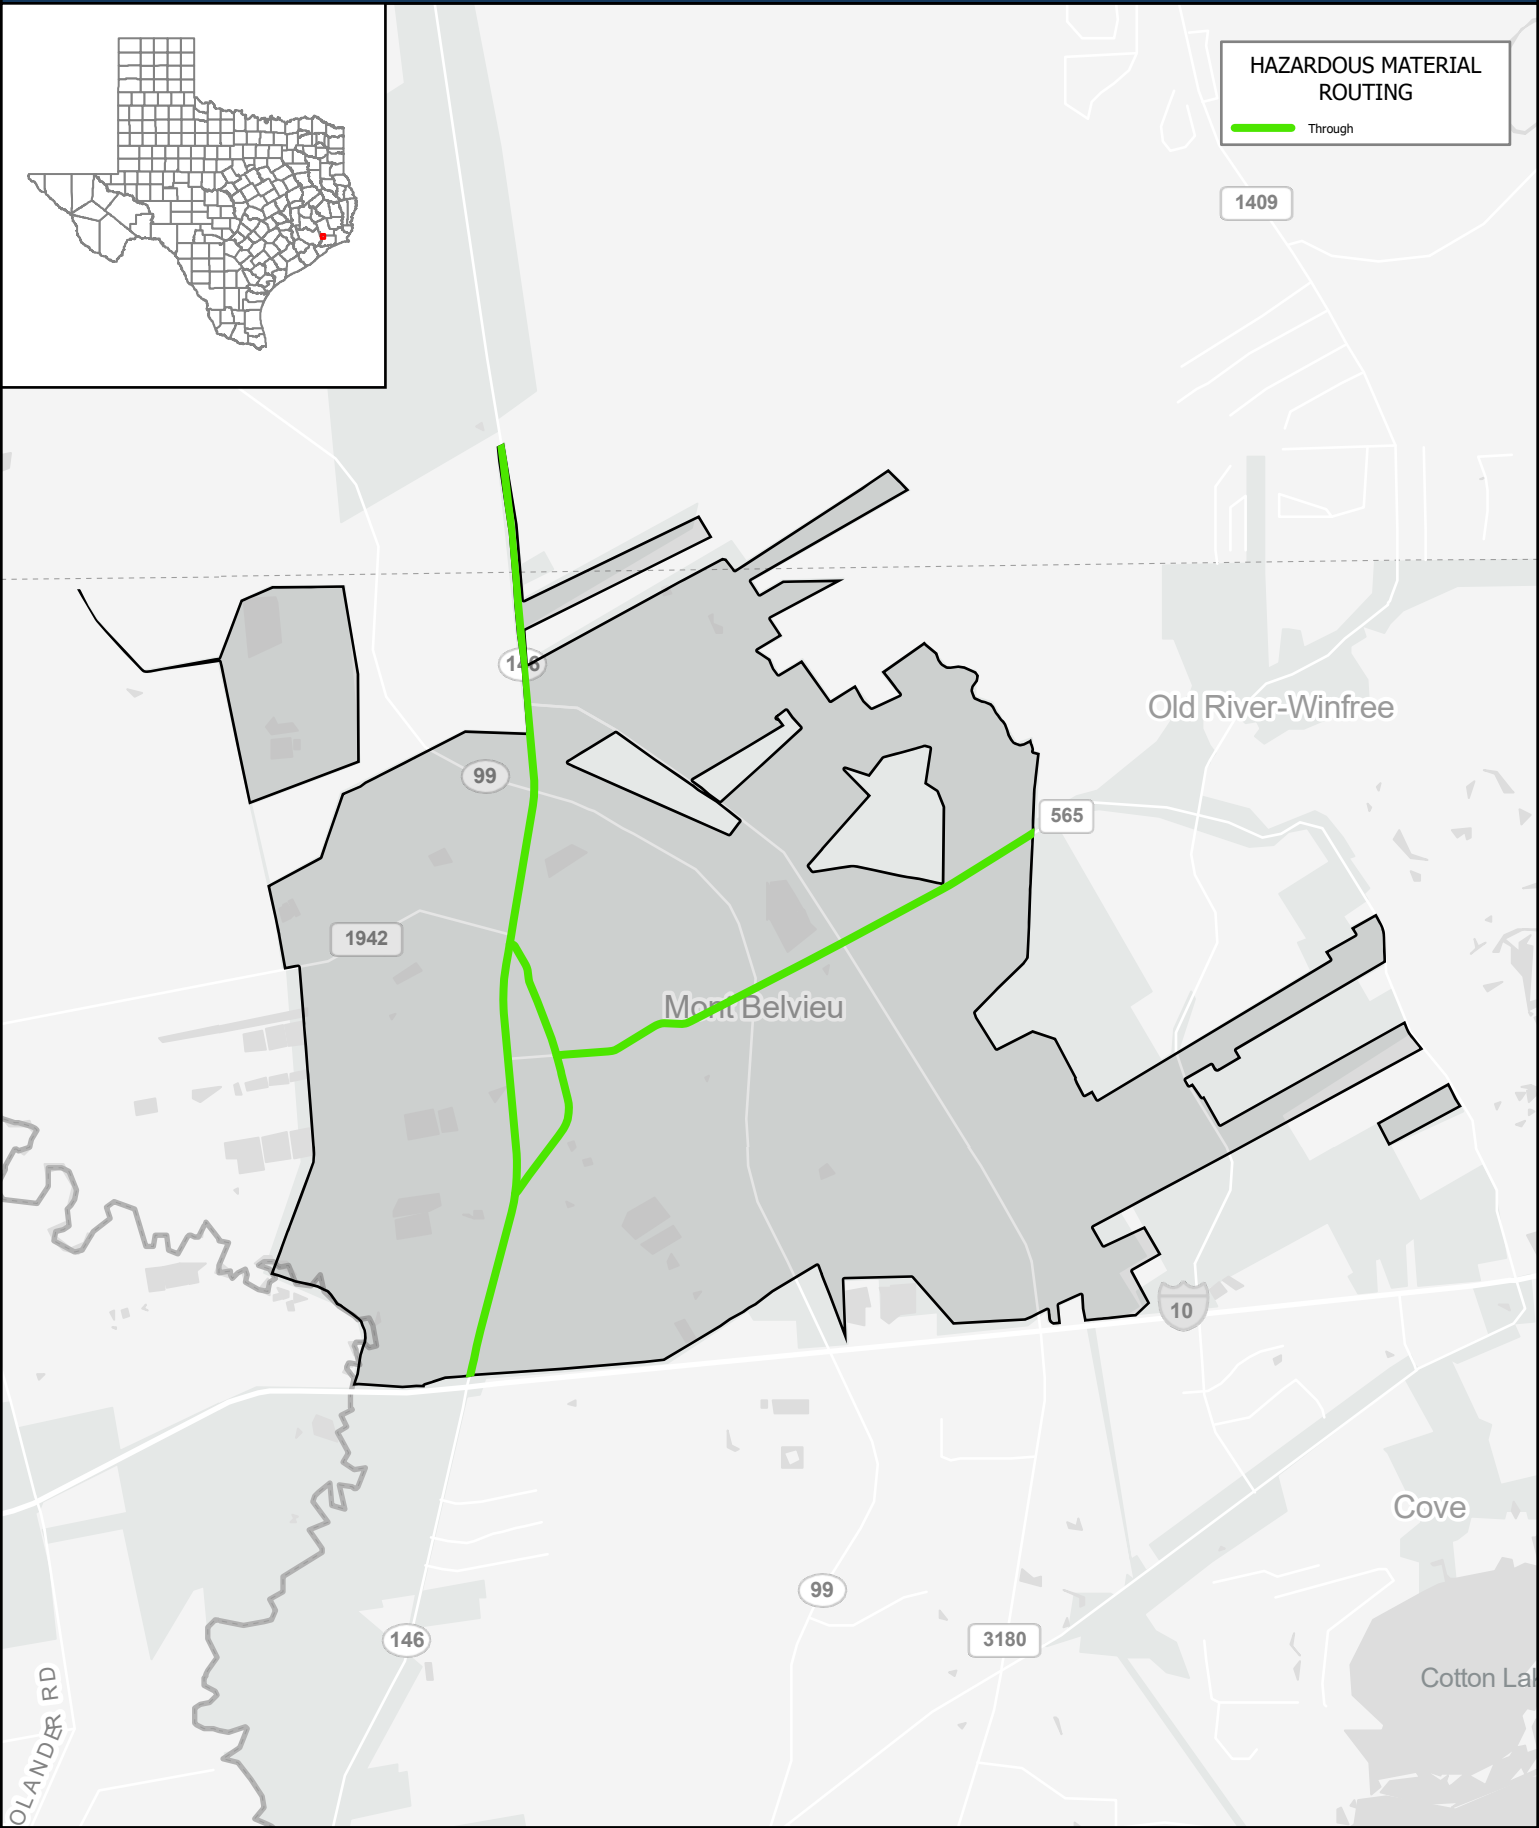

HAZARDOUS MATERIAL ROUTING
Through