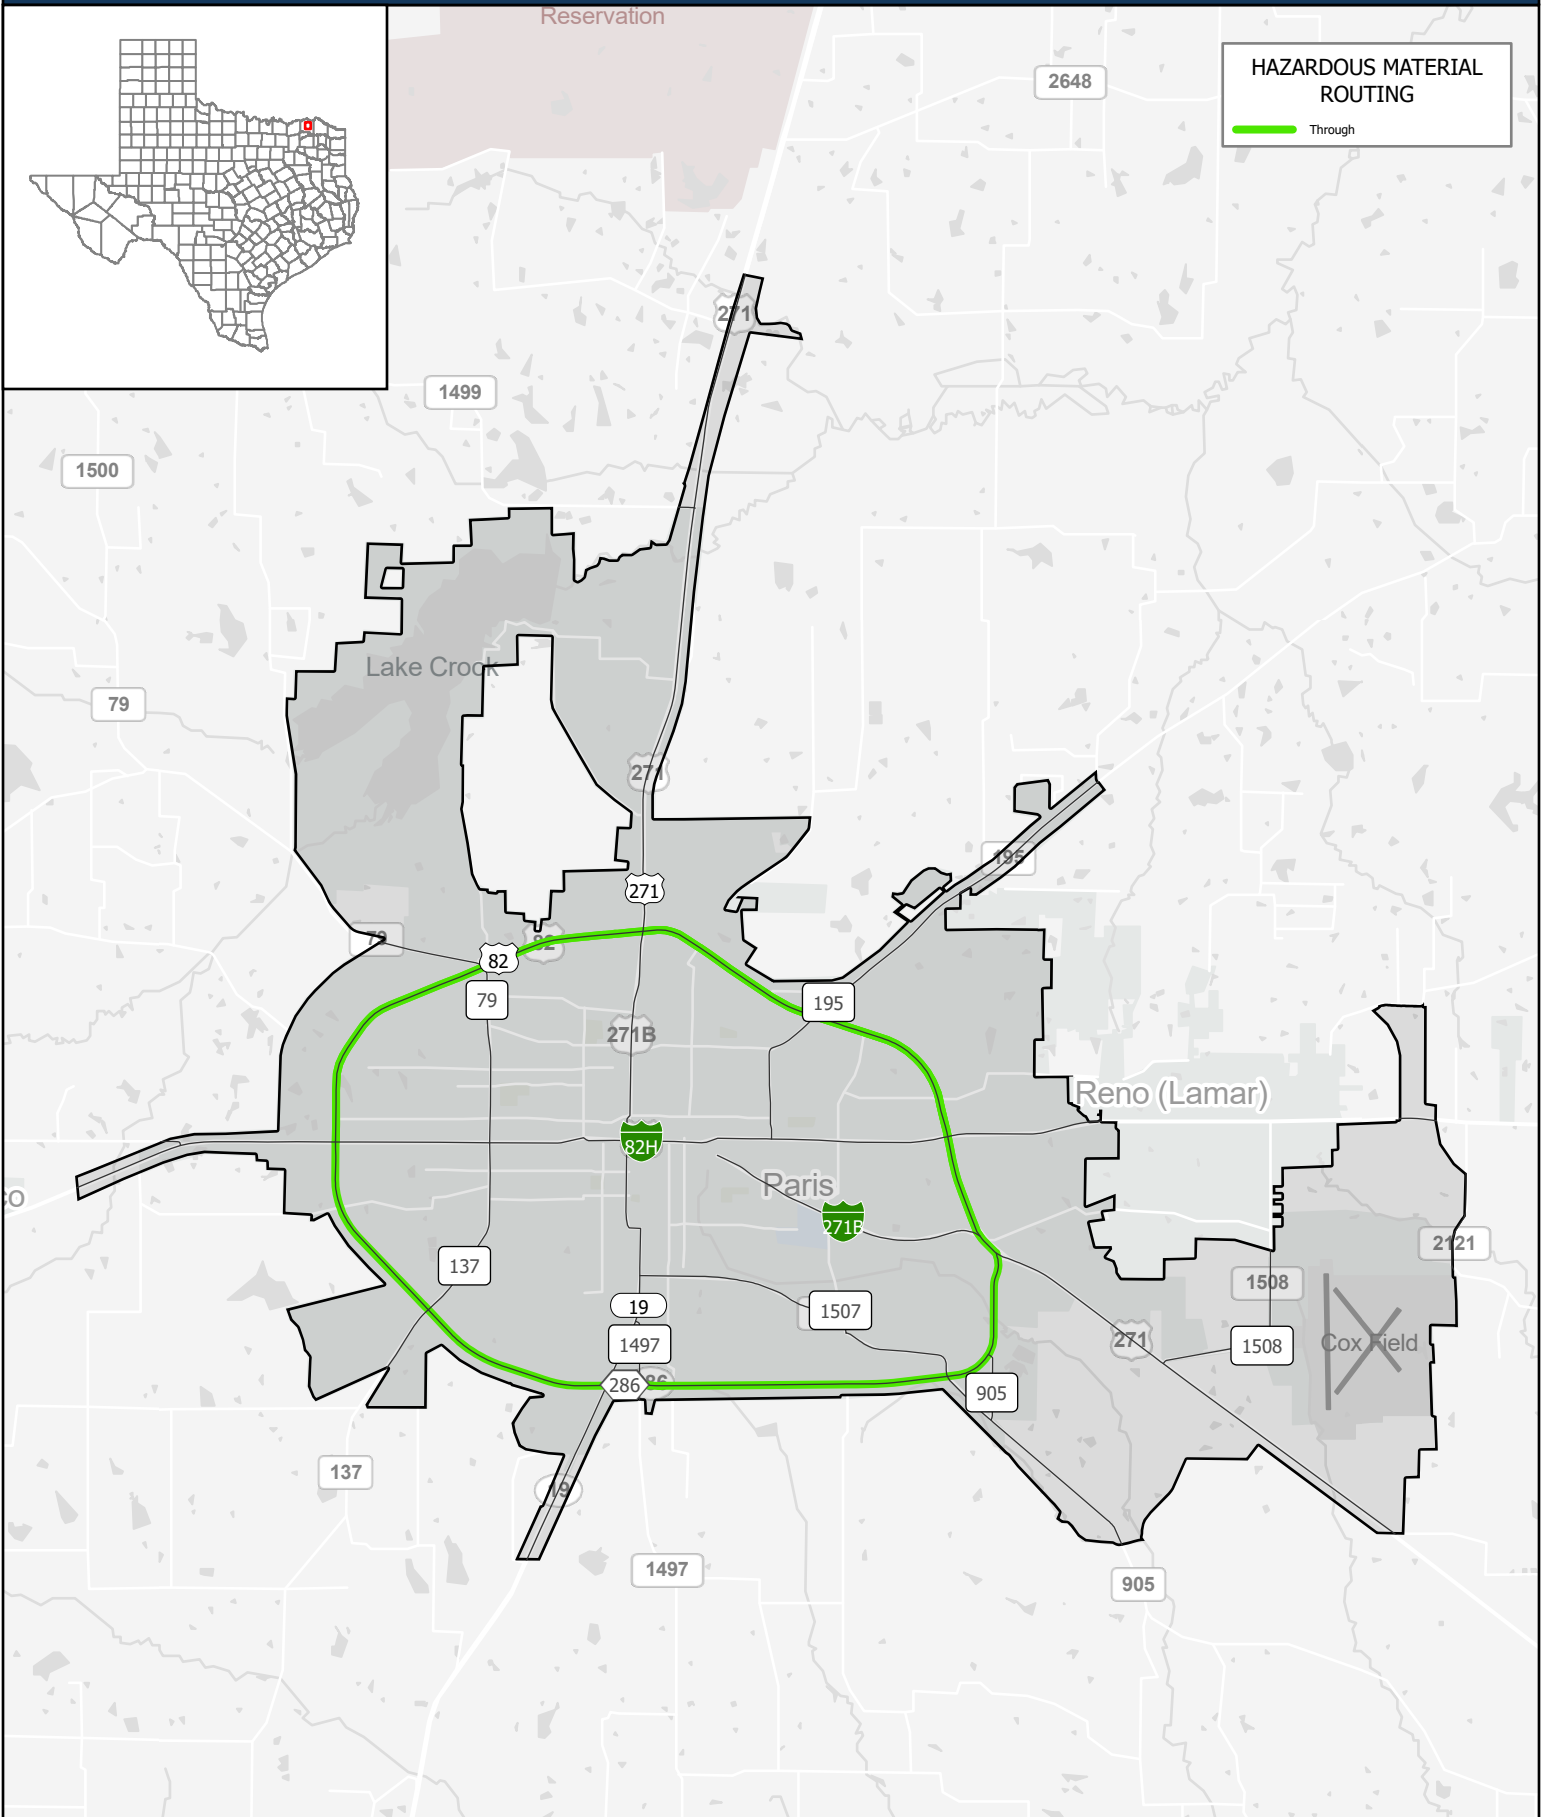

HAZARDOUS MATERIAL ROUTING

Through