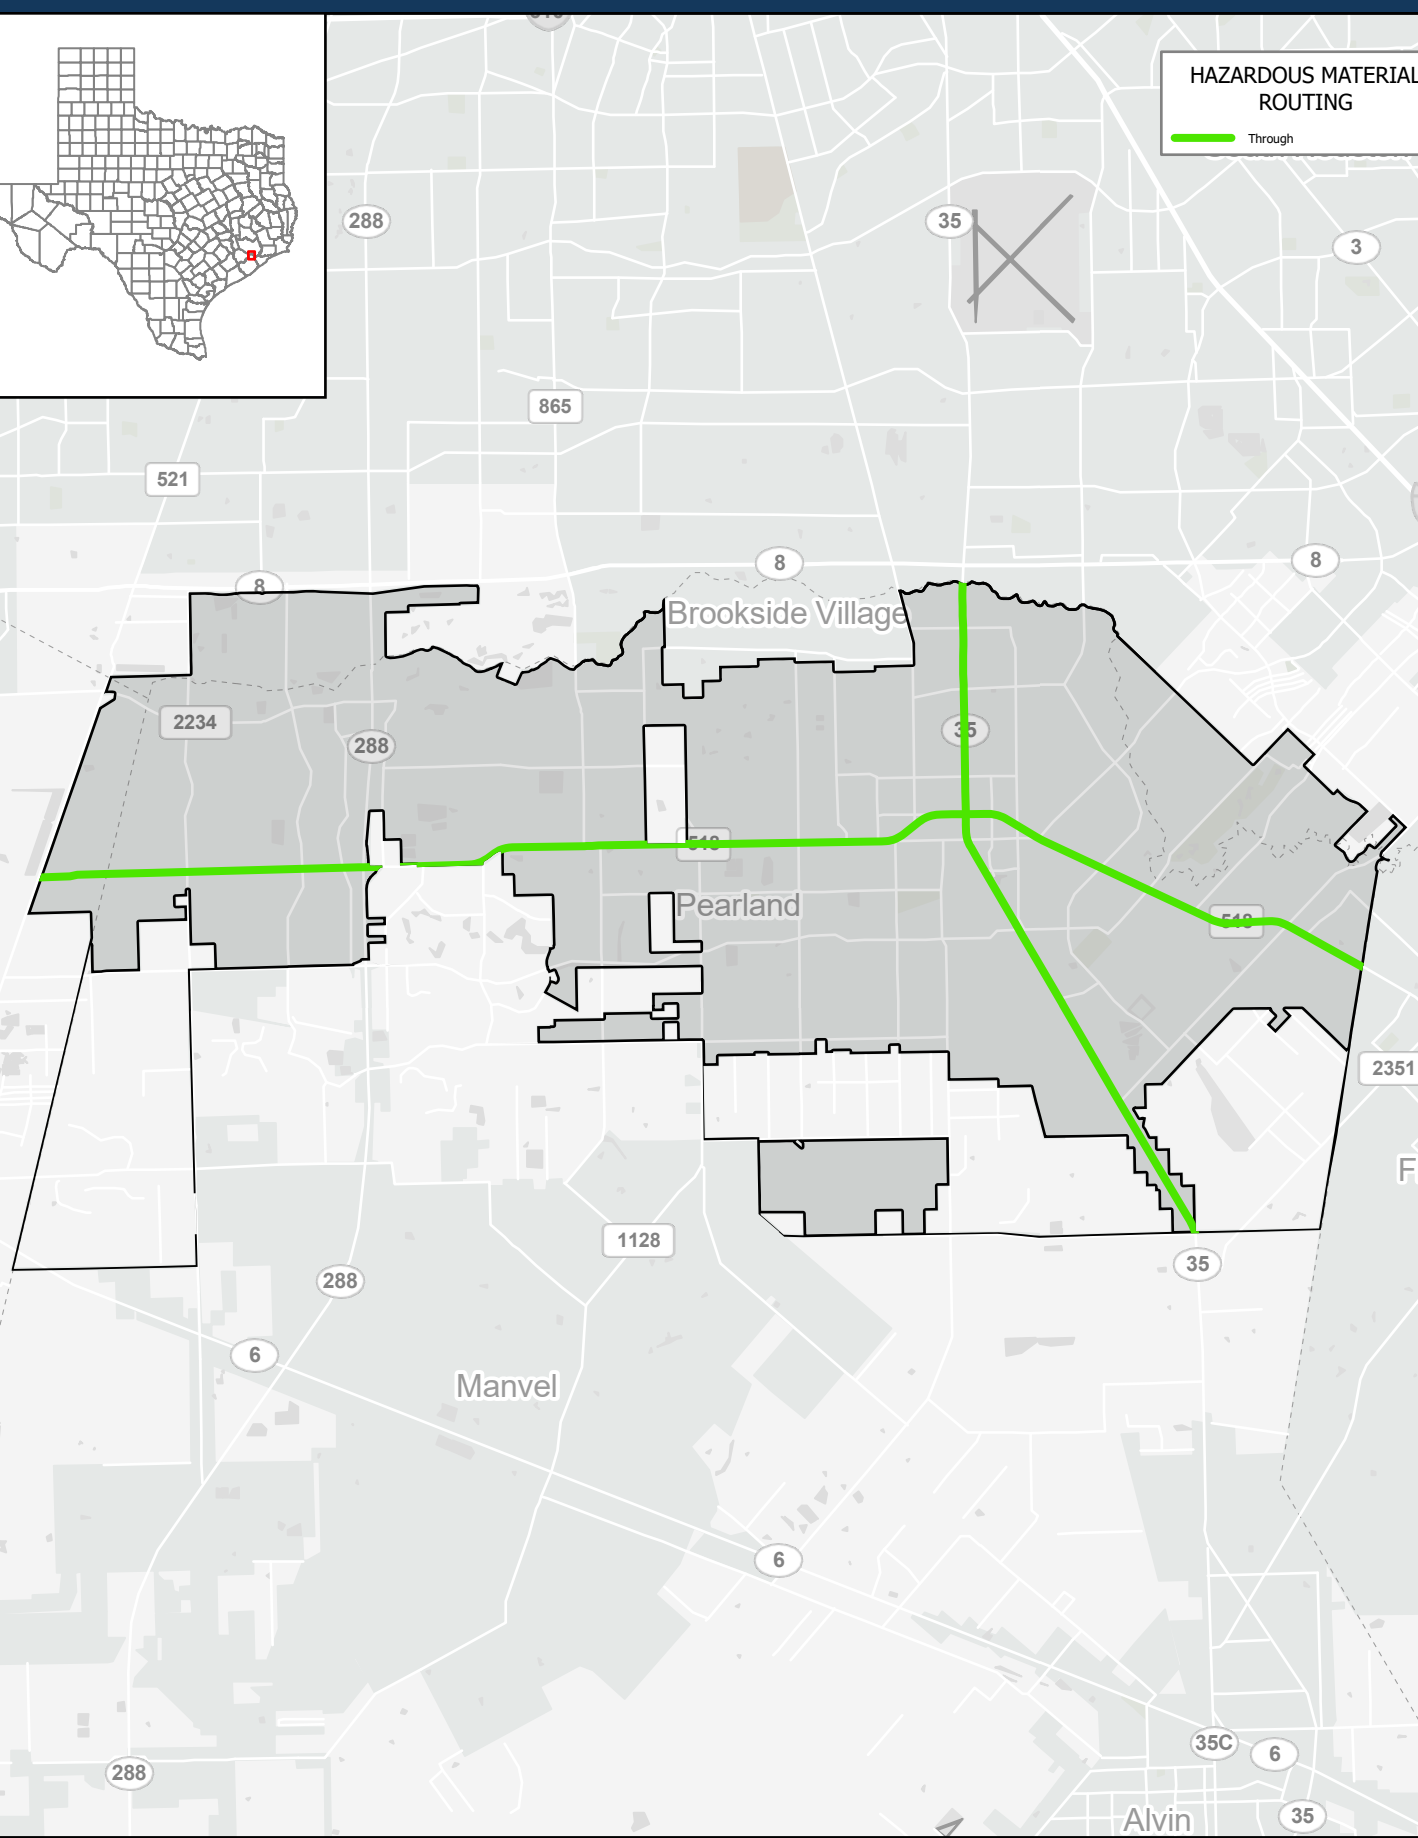

HAZARDOUS MATERIAL ROUTING
Through