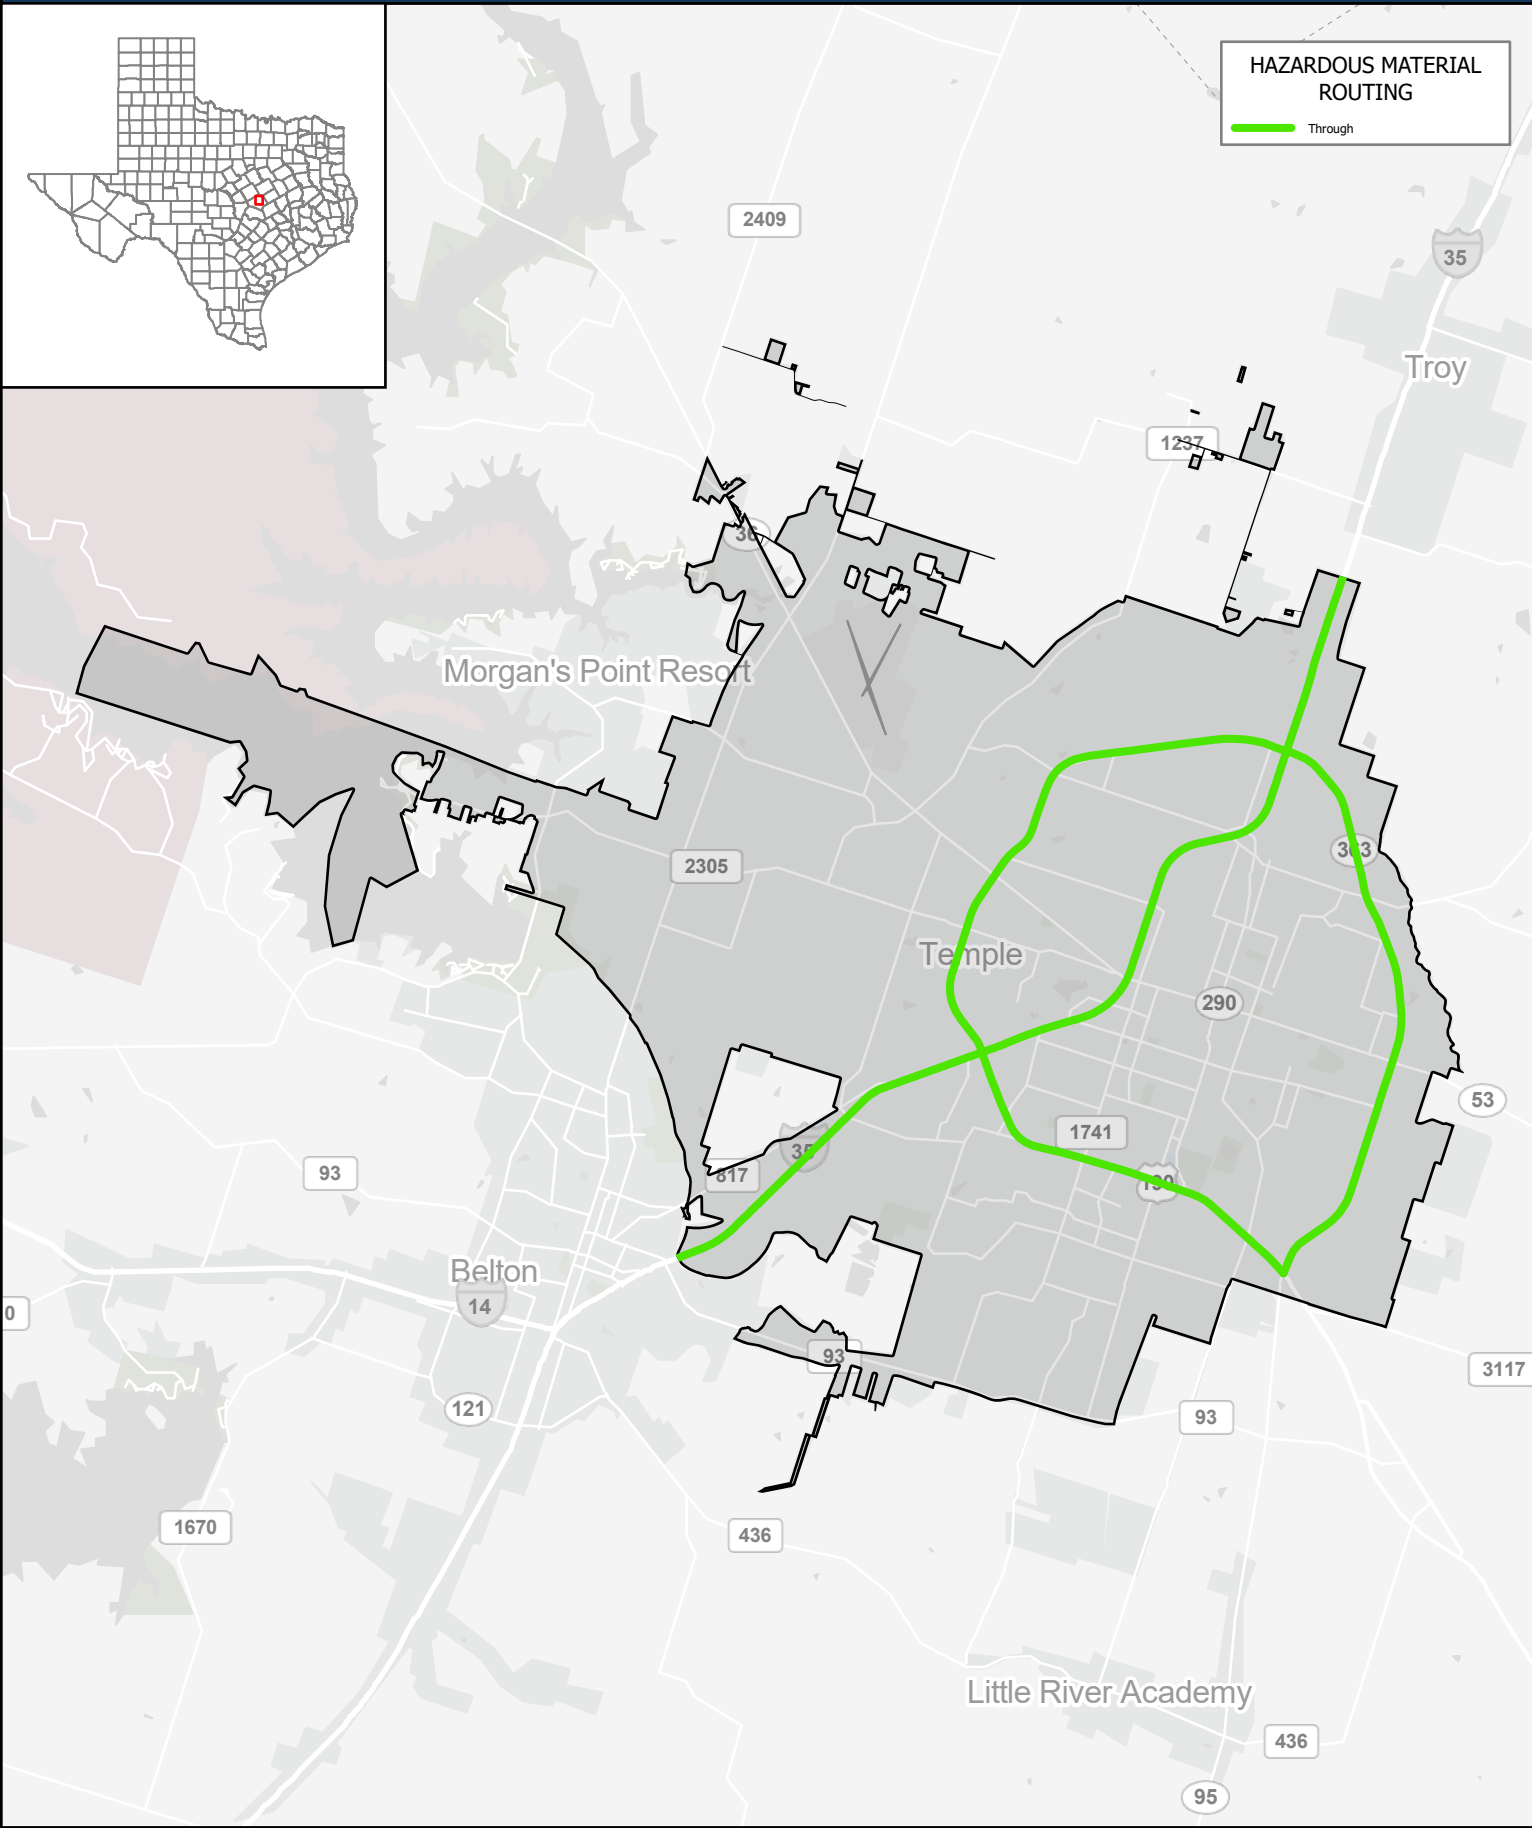

HAZARDOUS MATERIAL ROUTING

Through